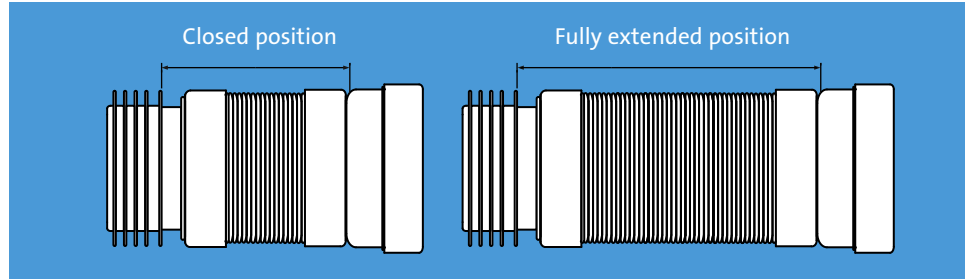

Flexible WC Connectors

- There is no British Standard for flexible WC connectors but M^CAlpine connectors comply to German Standard DIN 1389:2000-05 for flexible WC connectors
- Tested by German Testing House LGA, certificate number 572125072a and other testing houses. Tests prove conclusively that there is no build-up of sediment and the product is perfectly fit for purpose