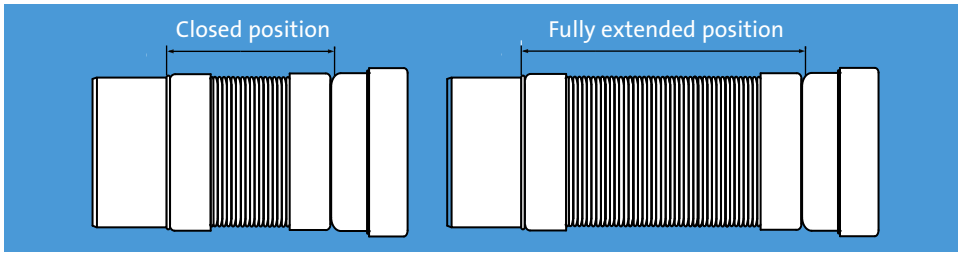

## 97-107mm Inlet 3½"/90mm Outlet 1¼" Universal Vent Boss

180mm	>	380mm	150mm	>	280mm
-------	---	-------	-------	---	-------

**WC-F26SV**

**WC-F23SV**

-

**97-107mm Inlet 110mm Plain End Outlet**

Closed 160mm > Extended 380mm      Closed 130mm > Extended 260mm