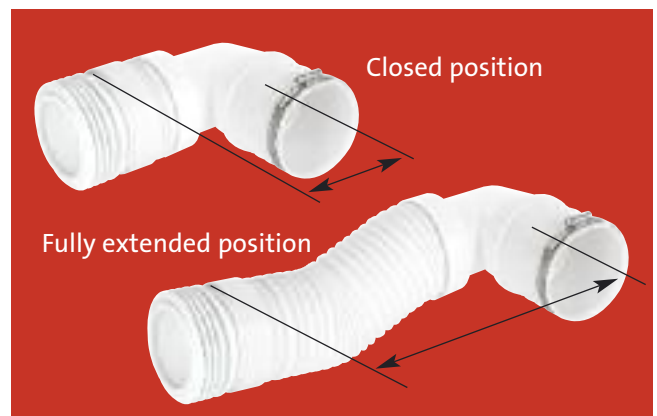

90° Long Bend in horizontal position

Closed position

Fully extended position

Closed 230mm

Extended 480mm

97-107mm Inlet - 4"/110mm Outlet

Code **WC-CON8F-BTW**

97-107mm Inlet - 3½"/90mm Outlet

Code **WC-CON8F-S-BTW**