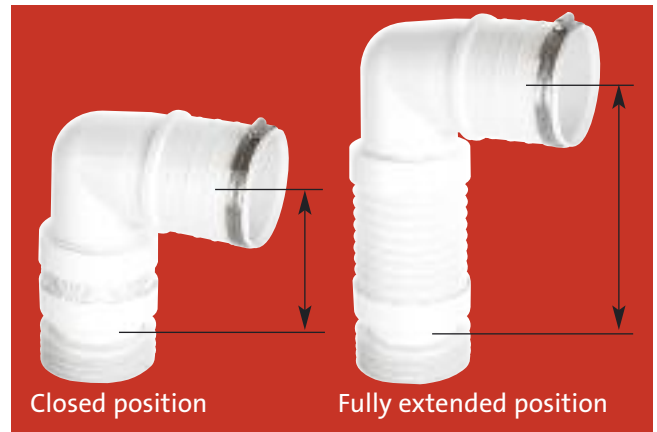

90° Short Bend in vertical position

Closed position

Fully extended position

Closed 170mm

Extended 250mm

97-107mm Inlet - 4"/110mm Outlet

Code **WC-CON8F18-BTW**

97-107mm Inlet - 3½"/90mm Outlet

Code **WC-CON8F18-S-BTW**