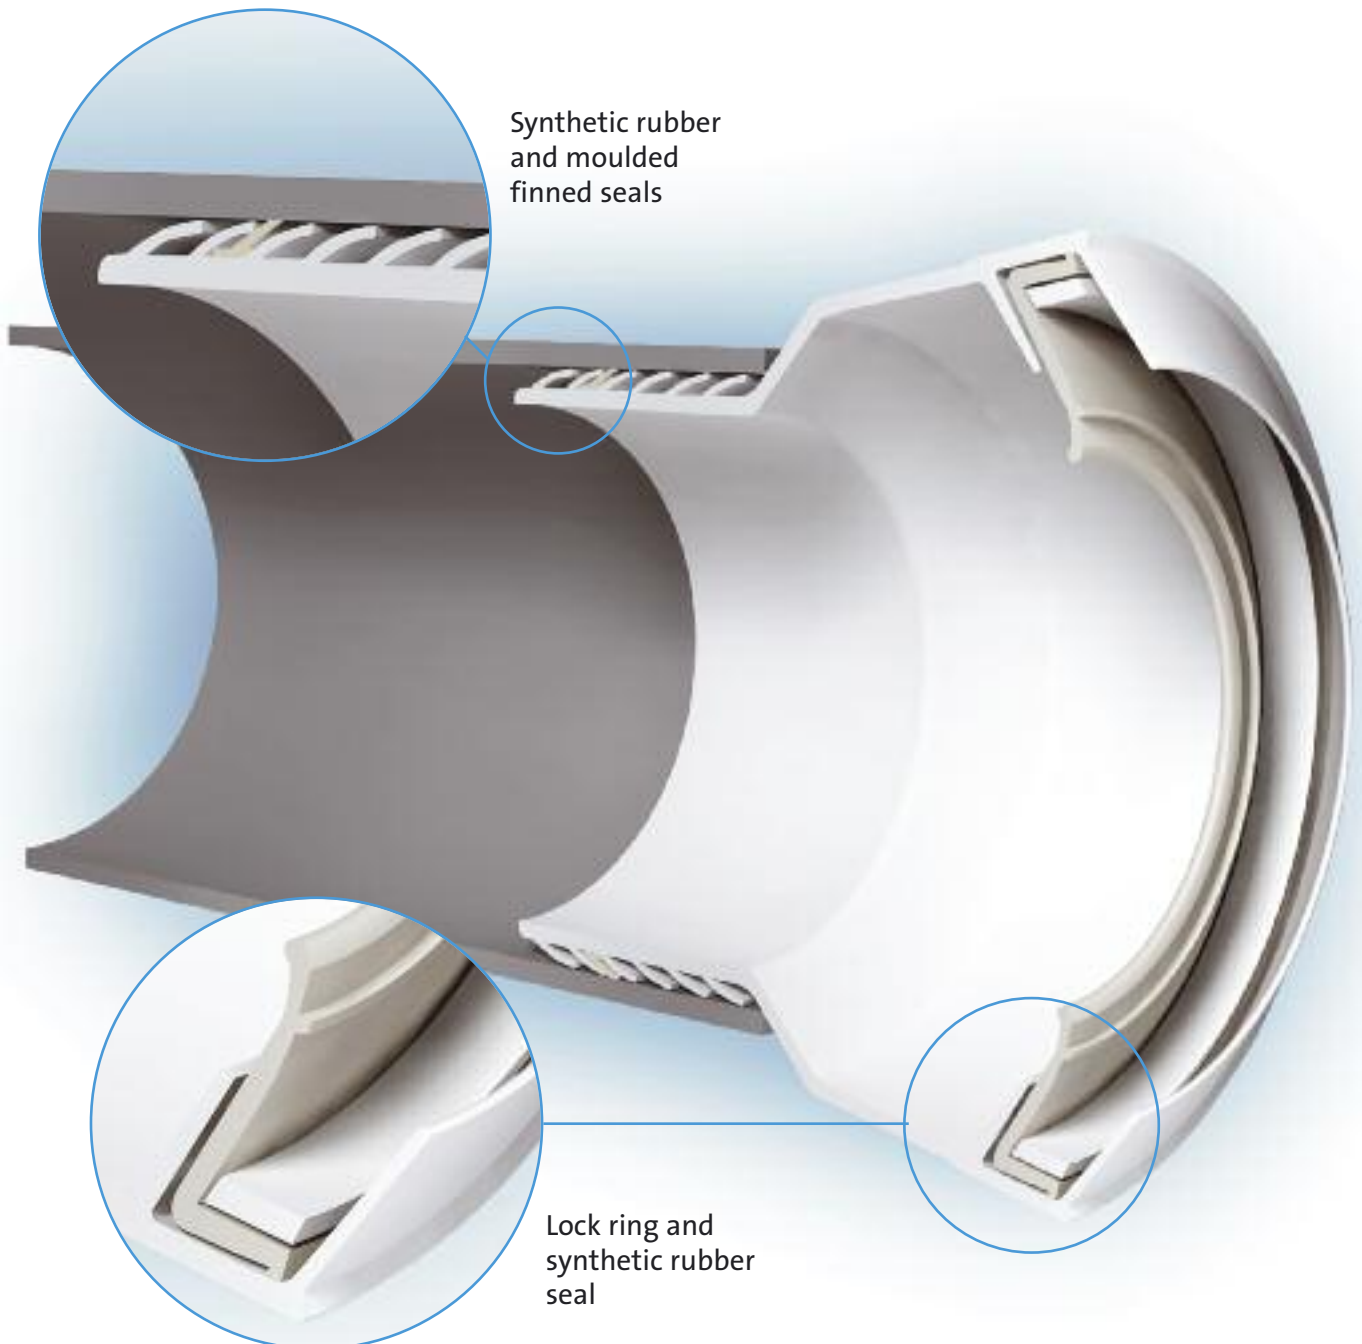

WC Connectors

WC Connectors General

- McAlpine is the only European manufacturer to offer EVA (ethylene vinyl acetate), rigid polypropylene and flexible polypropylene WC connectors
- All outlets fit inside diameter pipe sizes as follows:
  - **110mm Plain End:** Ring seal socket of 110mm soil or underground pipe fittings
  - **4"/110mm:** PVC-U and cast iron
  - **3½"/90mm:** Cast iron
  - **3"/75mm:** PVC-U and cast iron
- Fixing instructions and dimensional leaflet for all WC connectors available on request

MACFIT

- MACFIT WC connectors are manufactured in EVA with synthetic rubber and moulded finned seals
- MACFIT incorporates a new 'lock ring' inlet seal (patent pending) to give a superior, tighter connection to the WC pan outlet
- European Patent No. 1655528

MACFIT WC Connectors