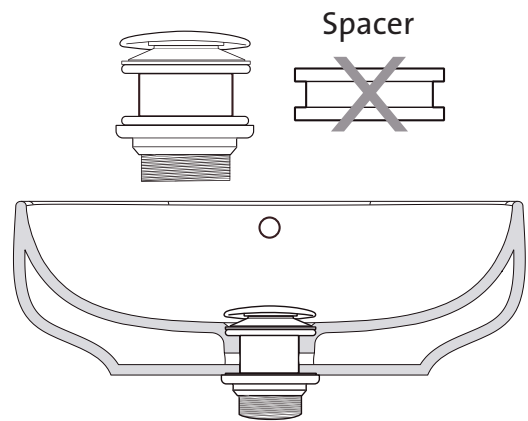

NEW

CI/Sfb	(52.6)	In6
March 2017		

M'ALPINE
Plumbing Products

Spring-Loaded Centre Pin Basin Wastes

- Centre Pin dry fixing connection for a quick and simple installation
- Suitable for basins with or without overflow
- Polished Stainless Steel Mushroom Plug
- CP Brass or White Plastic waste body

Spring-Loaded Centre Pin Basin Wastes

Installation with Spacer - no overflow

Installation without Spacer - with overflow

1¹/₄" x 60mm polished stainless steel flange with spring-loaded mushroom plug - CP brass body

Code

CWP60-SS

1¹/₄" x 60mm polished stainless steel flange with spring-loaded mushroom plug - white plastic body

Code

CWP60-SSP