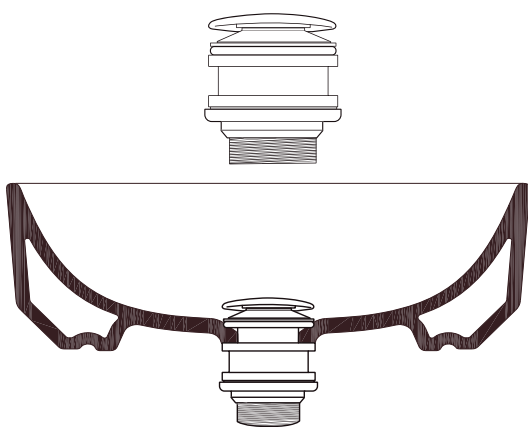

NEW

CI/Sfb	(52.6)	In6
March 2017		

M'ALPINE
Plumbing Products

Spring-Loaded Centre Pin Basin Wastes

- Centre Pin dry fixing connection for a quick and simple installation
- Suitable for basins with or without overflow
- Polished Stainless Steel Mushroom Plug
- CP Brass or White Plastic waste body

Spring-Loaded Centre Pin Basin Wastes

Installation with Spacer - no overflow

Installation without Spacer - with overflow

1¹/₄" x 60mm polished stainless steel flange with spring-loaded mushroom plug - CP brass body

Code

CWP60-SS

1¹/₄" x 60mm polished stainless steel flange with spring-loaded mushroom plug - white plastic body

Code

CWP60-SSP