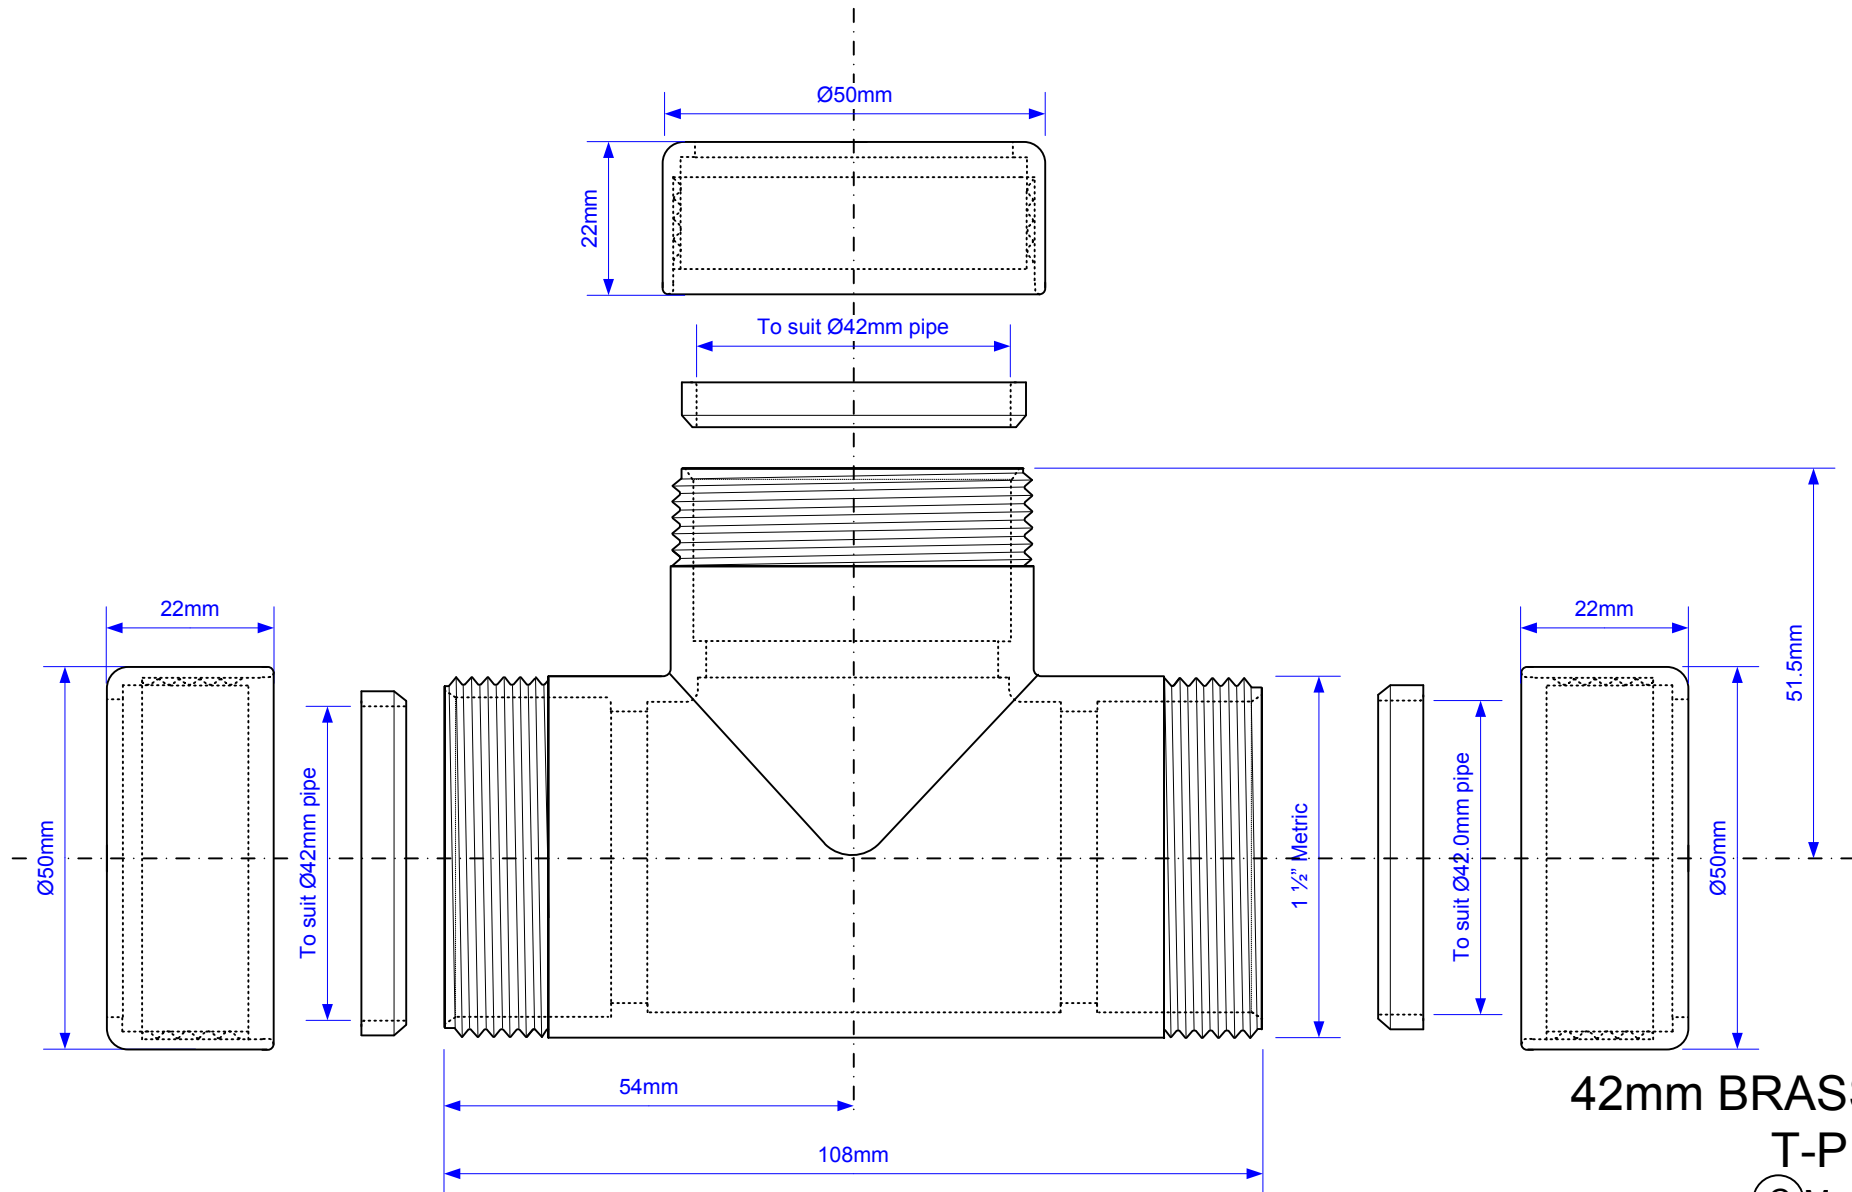

Code:

42E-CB

42mm BRASS CP
T-PIECE

© McALPINE
30/06/2011

Drawing verified correct as of: 10/03/2015
RM

DRAWN BY RM

REVISED 13/06/2014, 10/03/2015
SCALE 1:1

FILENAME 42E-CB.VSD
DATE 10/03/2015