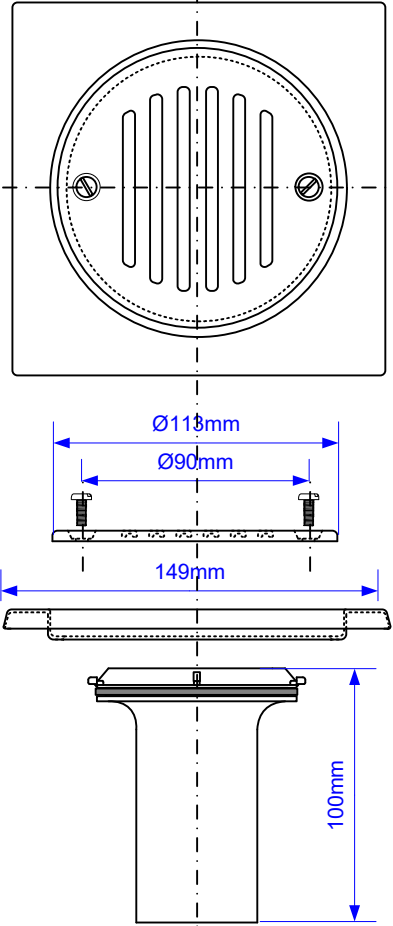

# 75mm Vertical Trapped Gully for use with Tiled or Stone Flooring.

**M'ALPINE**  
Plumbing Products

Grid and Tube dimensions for  
**TSG2T6SS** (with screws)  
**TSG2-T150SS** (no screws)

Grid and Tube dimensions for  
**TSG2T6WH**

Grid and Tube dimensions for  
**TSG2-R125SS**

Each  
product  
uses this  
Trap Body

**75mm Water Seal**

Drawing verified  
correct as of:

27/03/2019  
RM

DRAWN BY

RM

REVISED