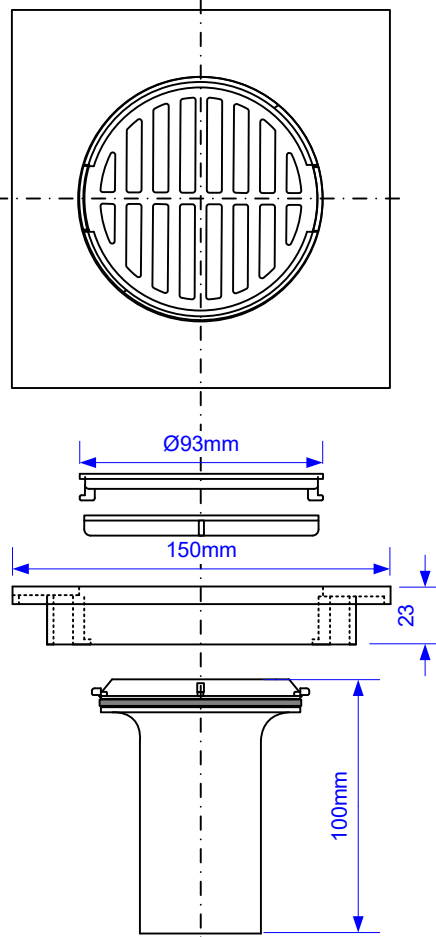

# 75mm Vertical Trapped Gully for use with Tiled or Stone Flooring.

**M'ALPINE**  
Plumbing Products

Grid and Tube dimensions for  
**TSG2T6SS** (with screws)  
**TSG2-T150SS** (no screws)

Grid and Tube dimensions for  
**TSG2T6WH**

Grid and Tube dimensions for  
**TSG2-R125SS**

Each  
product  
uses this  
Trap Body

**75mm Water Seal**

Drawing verified  
correct as of:

27/03/2019  
RM

DRAWN BY

RM

REVISED

27/03/2019

SCALE

1:3

FILENAME

75MM VERTICAL TILED FLOORING TRAPS.VSD

DATE

27/03/2019