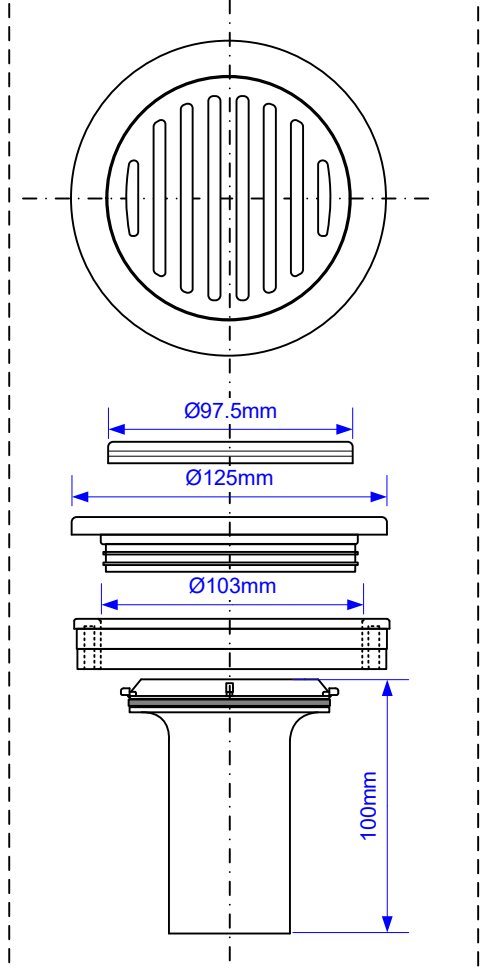

# 75mm Vertical Trapped Gully for use with Tiled or Stone Flooring.

**M'ALPINE**  
Plumbing Products

Grid and Tube dimensions for  
**TSG2T6SS** (with screws)  
**TSG2-T150SS** (no screws)

Grid and Tube dimensions for  
**TSG2T6WH**

Grid and Tube dimensions for  
**TSG2-R125SS**

Each  
product  
uses this  
Trap Body

**75mm Water Seal**

Drawing verified  
correct as of:

27/03/2019  
RM

DRAWN BY

RM

REVISED

27/03/2019

SCALE

1:3

FILENAME

75MM VERTICAL TILED FLOORING TRAPS.VSD

DATE

27/03/2019