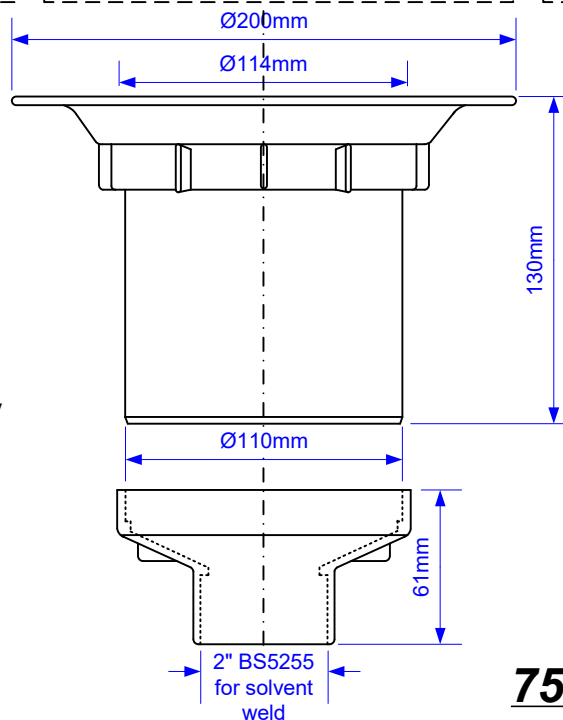

# 75mm Vertical Trapped Gully for use with Tiled or Stone Flooring.

**M'ALPINE**  
Plumbing Products

Grid and Tube dimensions for  
**TSG2T6SS** (with screws)  
**TSG2-T150SS** (no screws)

Grid and Tube dimensions for  
**TSG2T6WH**

Grid and Tube dimensions for  
**TSG2-R125SS**

Each  
product  
uses this  
Trap Body

**75mm Water Seal**

Drawing verified  
correct as of:

27/03/2019  
RM

DRAWN BY

RM

REVISED

27/03/2019

SCALE

1:3

FILENAME

75MM VERTICAL TILED FLOORING TRAPS.VSD

DATE

27/03/2019