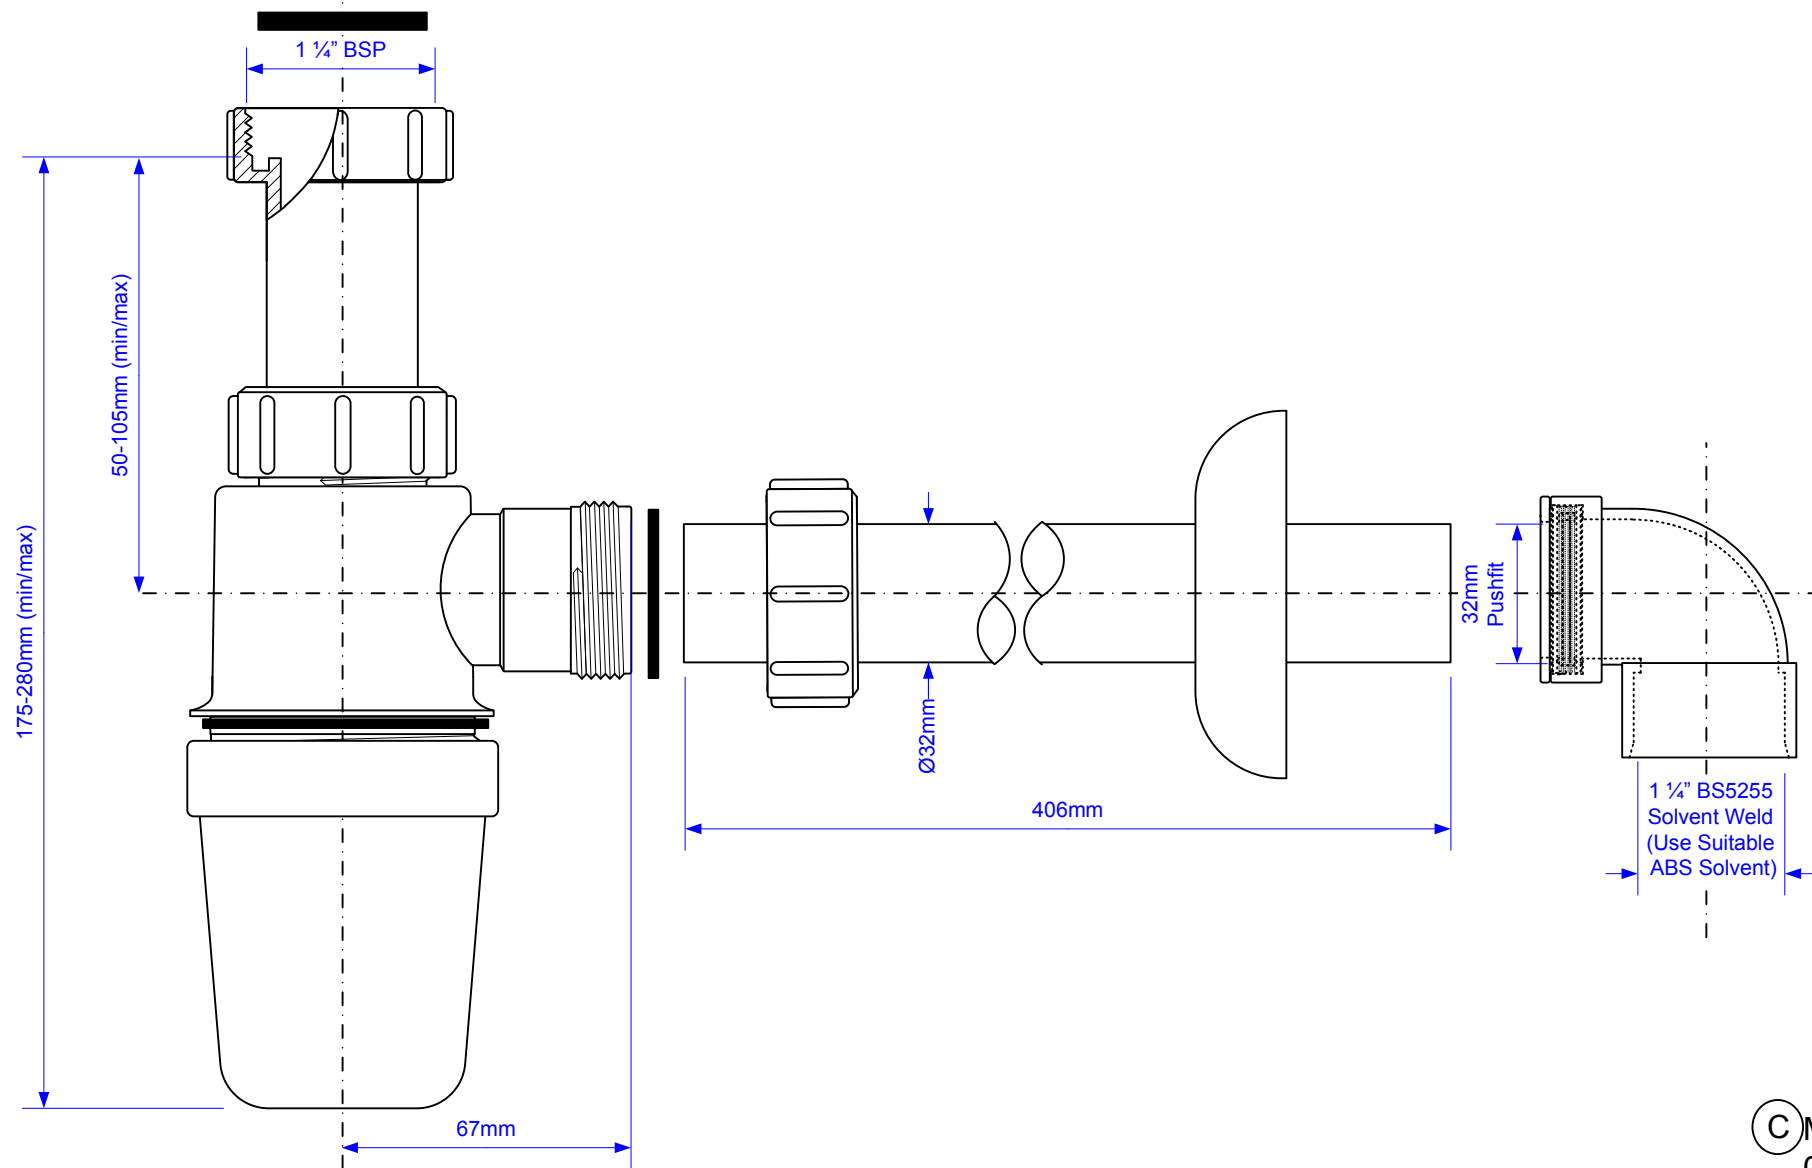

Code:

A32UK-CP

© McALPINE
01/07/2011

Drawing verified correct as of:

01/07/2011
RM

DRAWN BY

RM

REVISED

01/07/2011

FILENAME

A32UK-CP.VSD

SCALE

1: 1.75

DATE

01/07/2011