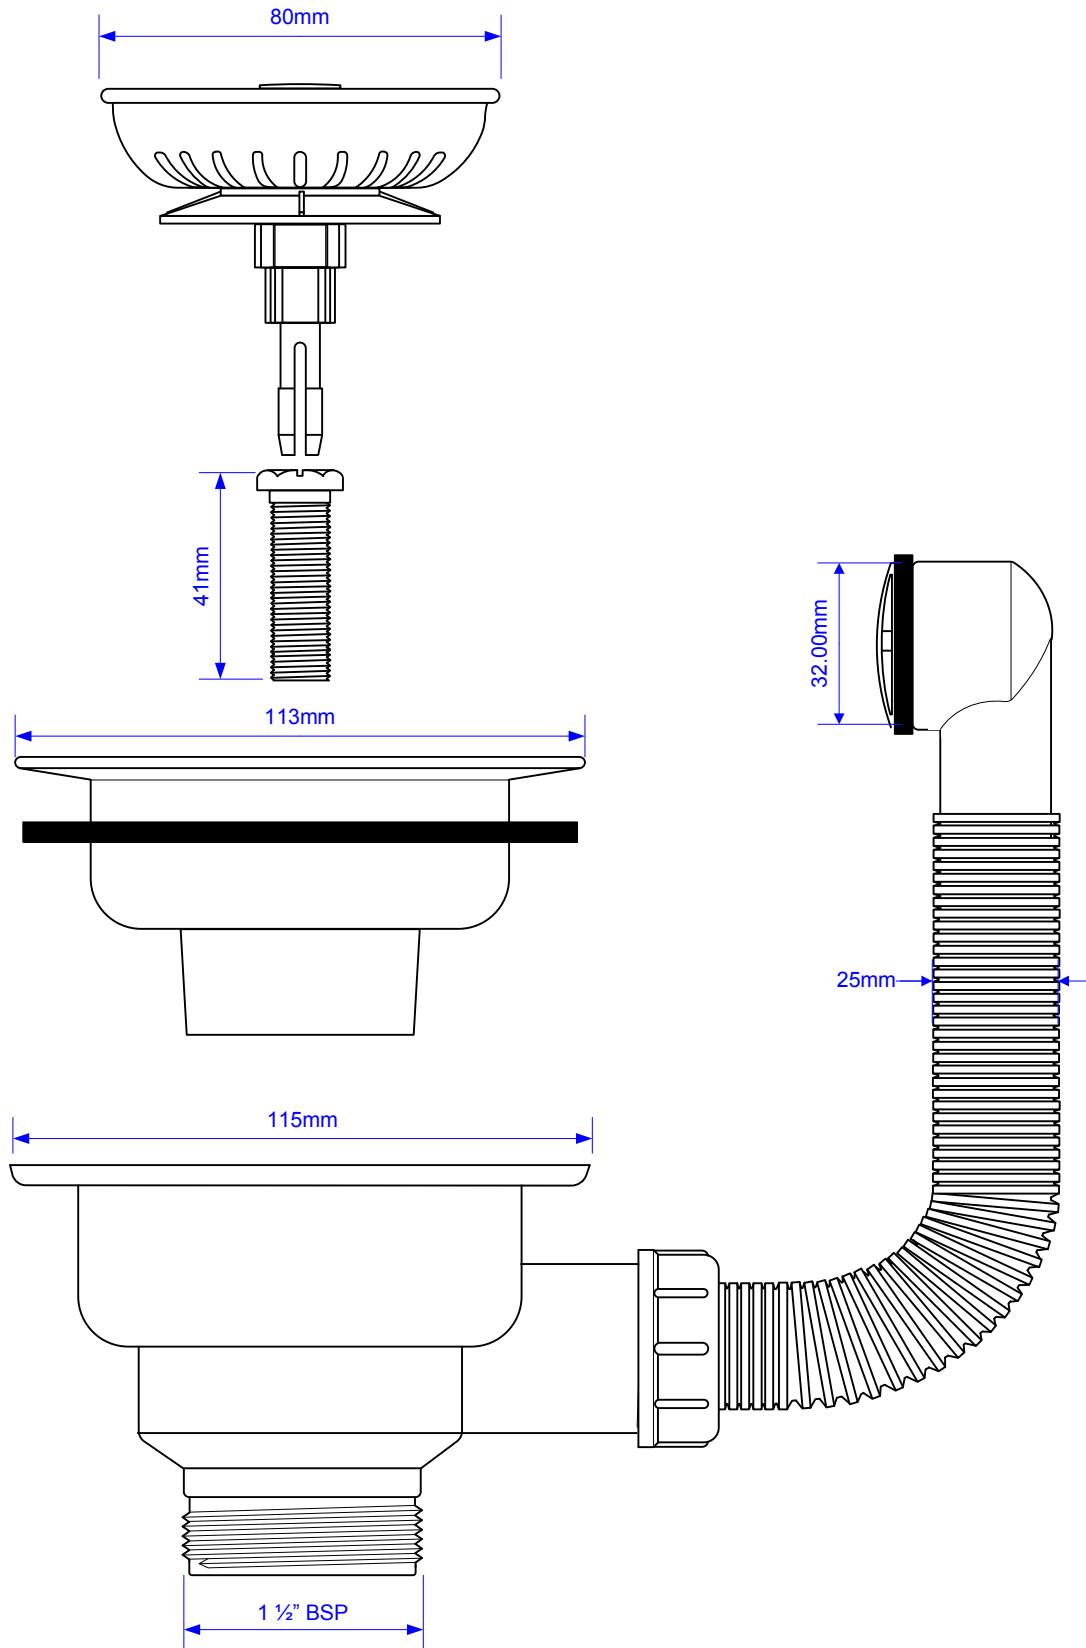

Code :

BSWCLS-OFSS

© McALPINE
23/11/2010

Drawing verified
correct as of

23/11/20120
C McM

DRAWN BY

C McM

REVISED

SCALE

1:1.5

FILENAME

BSWCLS-OFSS.vsd

DATE

23/11/2010