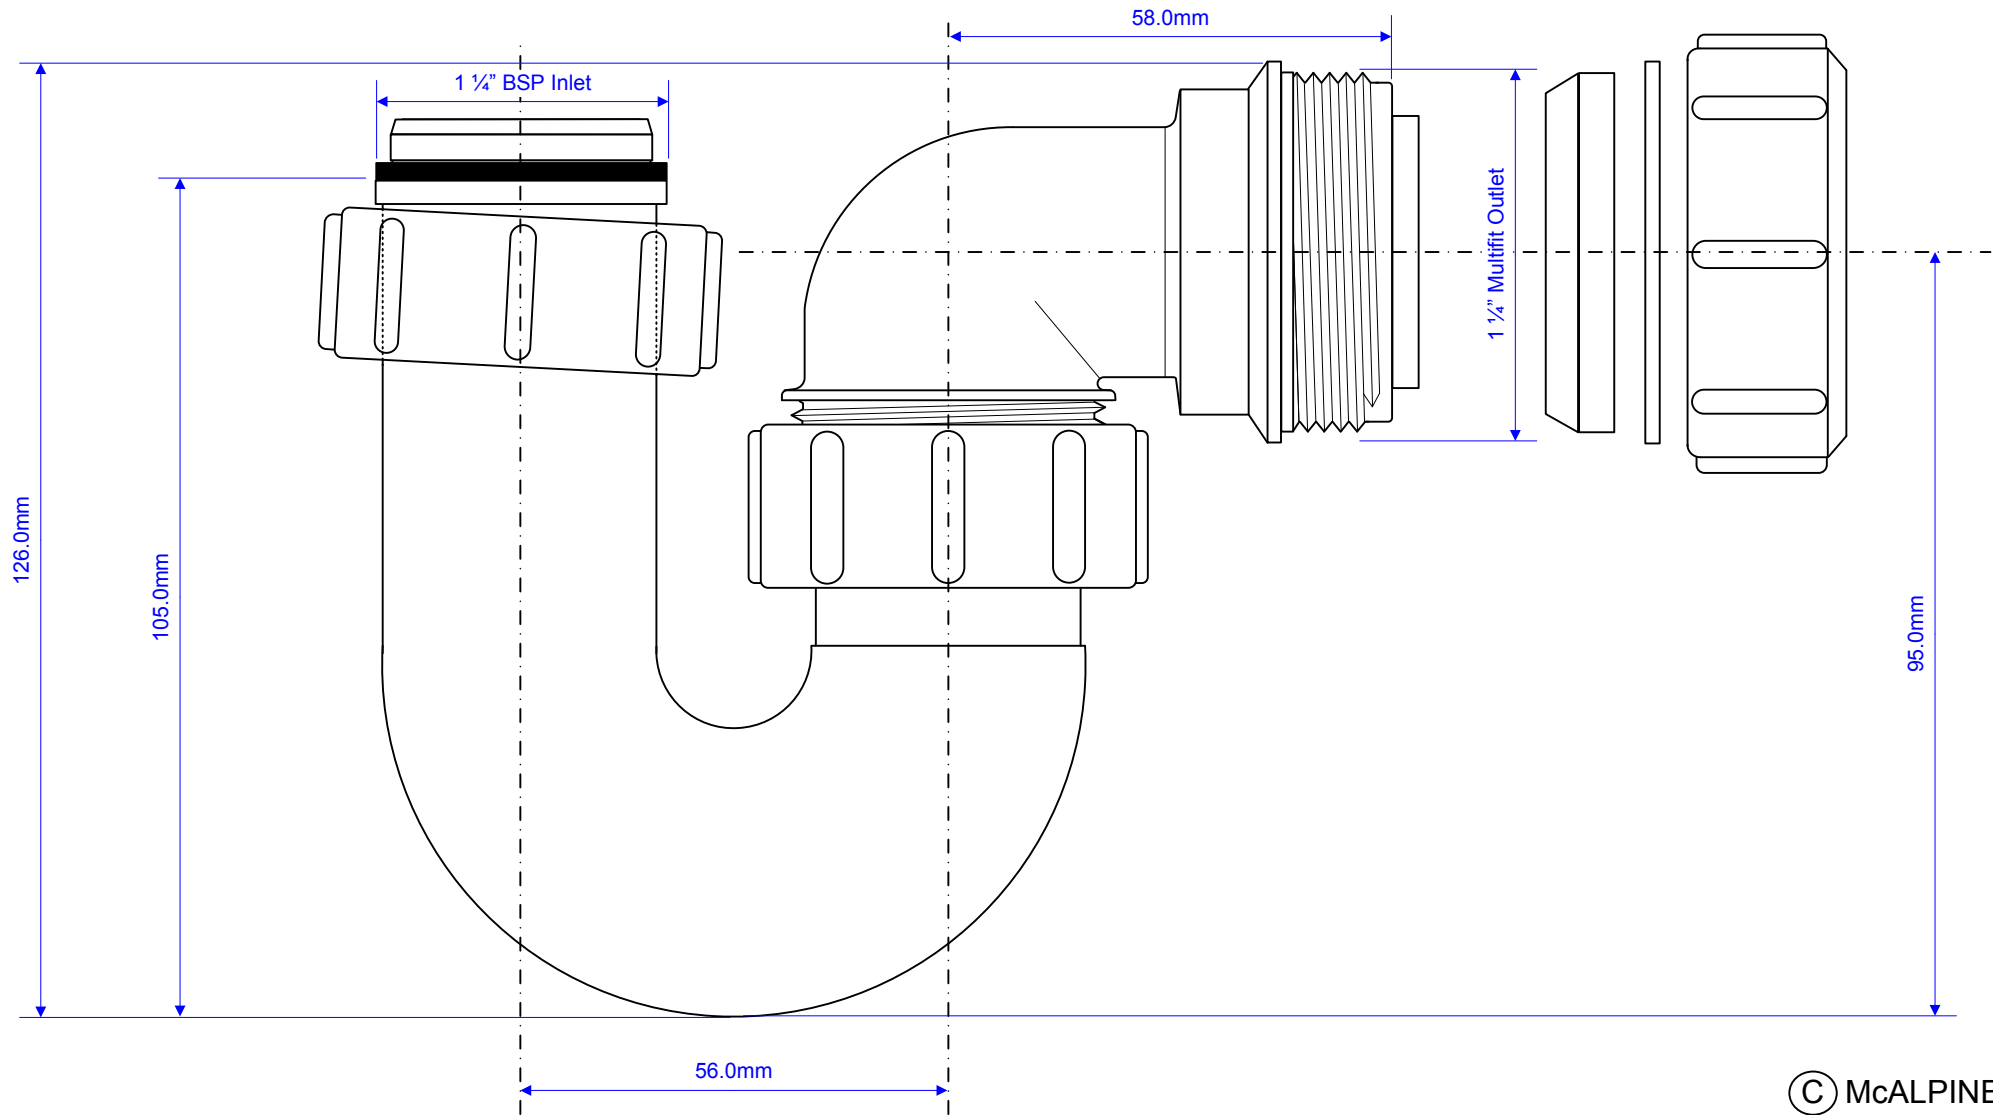

Code:

BT4

© McALPINE
29/04/2004

DRAWN BY

RM

REVISED

SCALE

1: 1