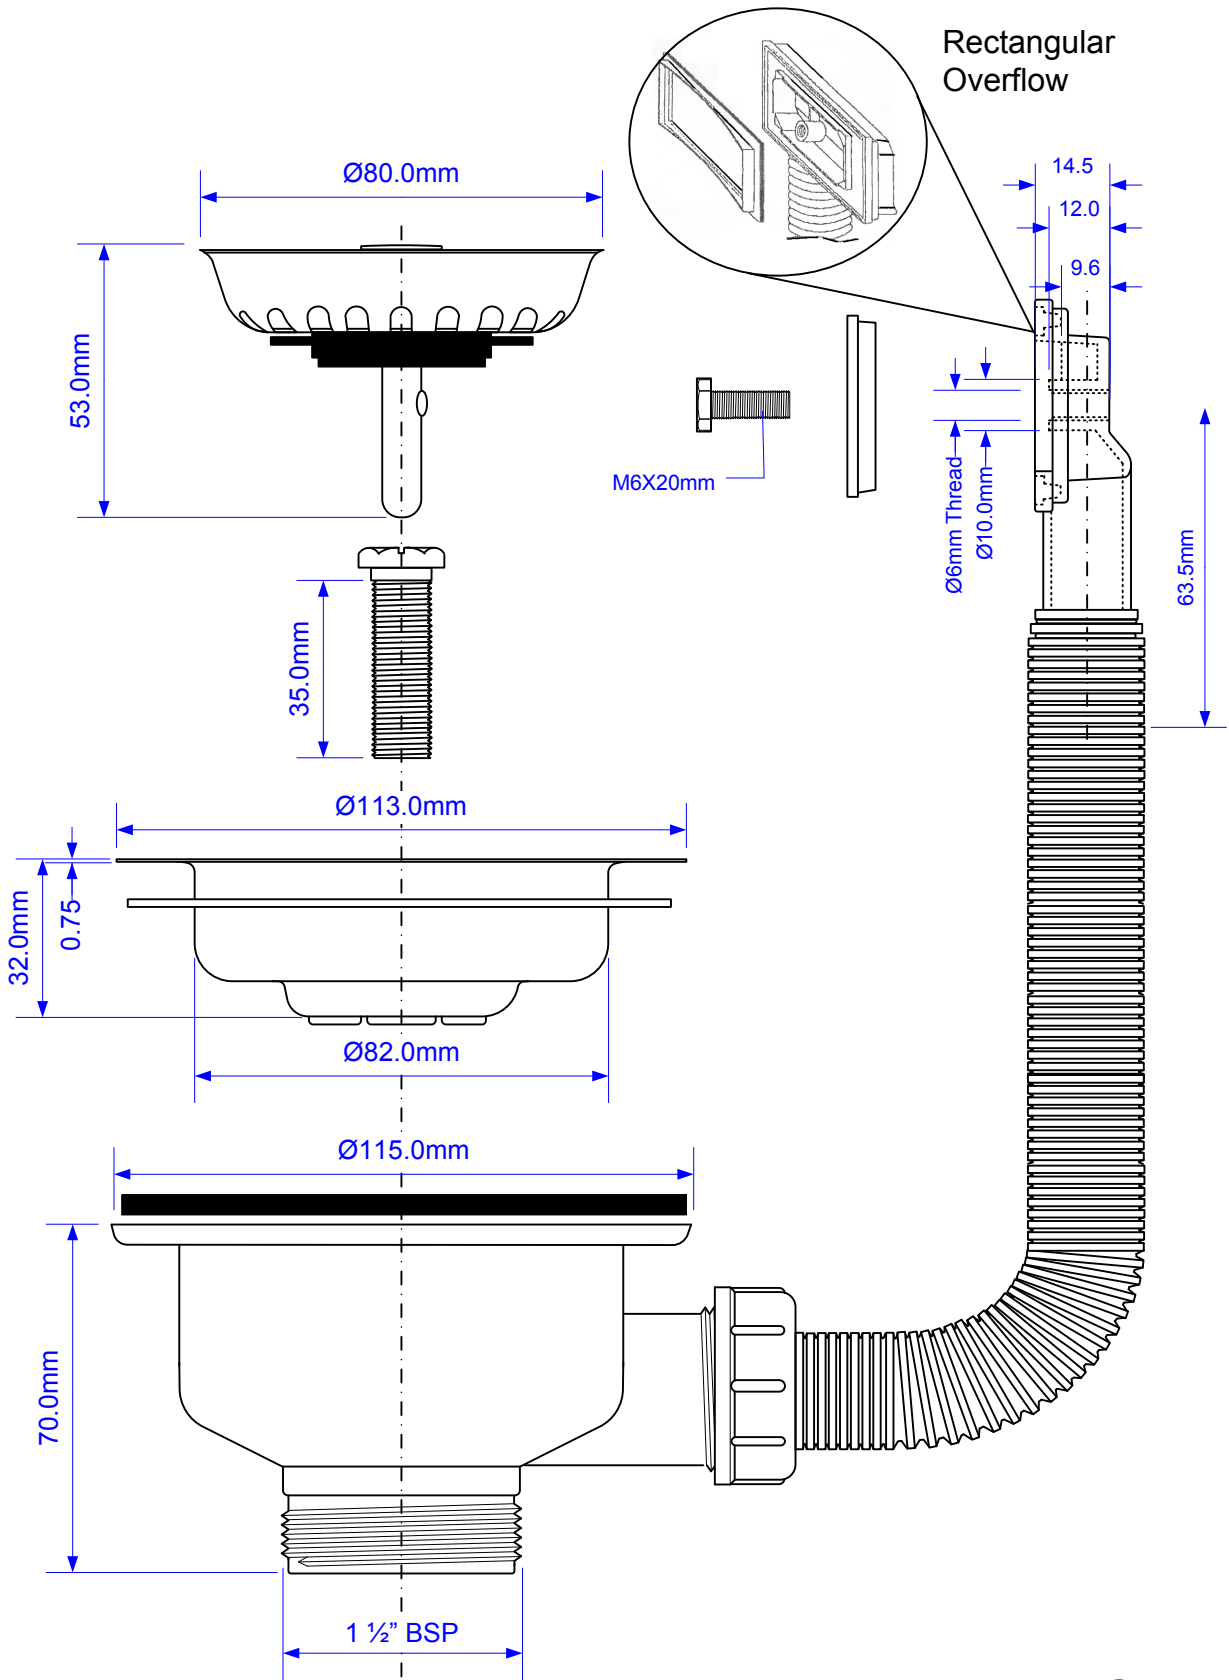

Code:

BWSTOFRS

© McALPINE
18/07/2012

Drawing verified
correct as of:

18/07/2012
RM

DRAWN BY

RM

REVISED

23.11.10 C McM 18/07/2012 (RM)

FILENAME

BWSTOFRS.VSD

SCALE

1: 1.5

DATE

18/07/2012