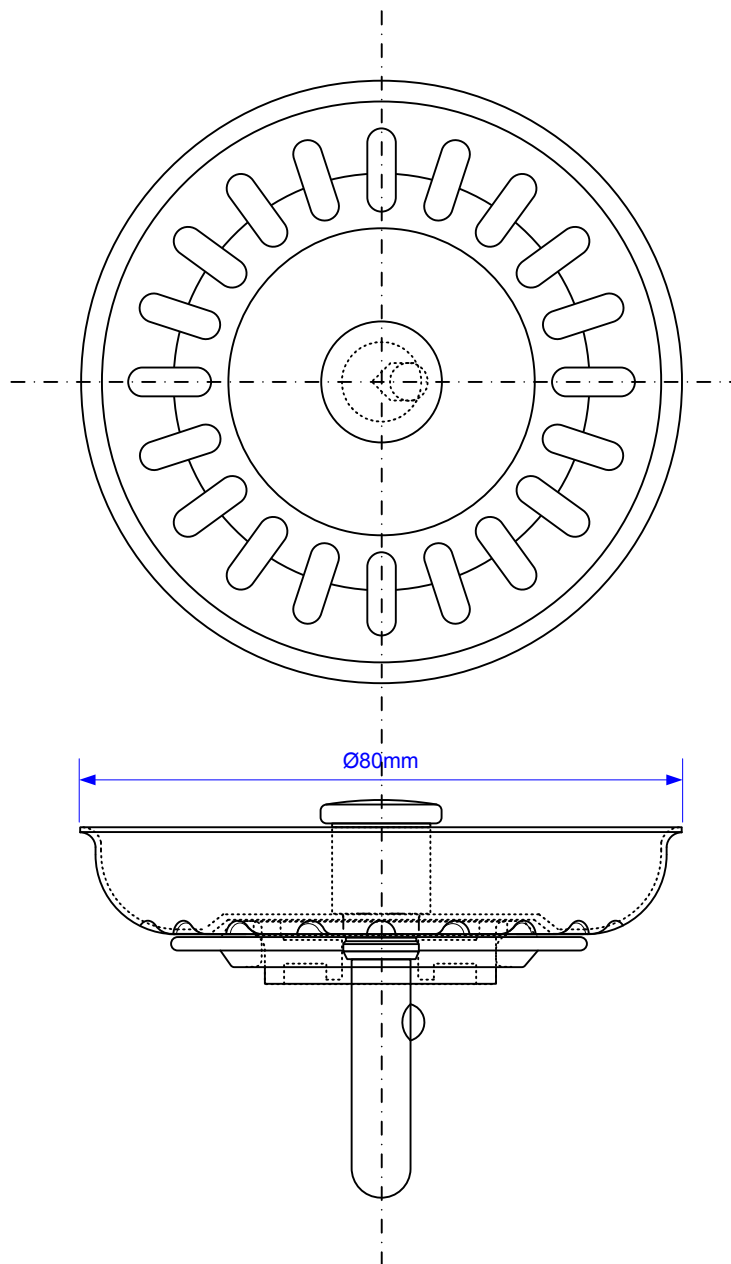

Code:

BWSTSS-TOP

Drawing verified
correct as of:

17/02/2016
RM

DRAWN BY

RM

REVISED

17/02/2016

SCALE

1: 1

FILENAME

BWSTSS-TOP.VSD

DATE

17/02/2016