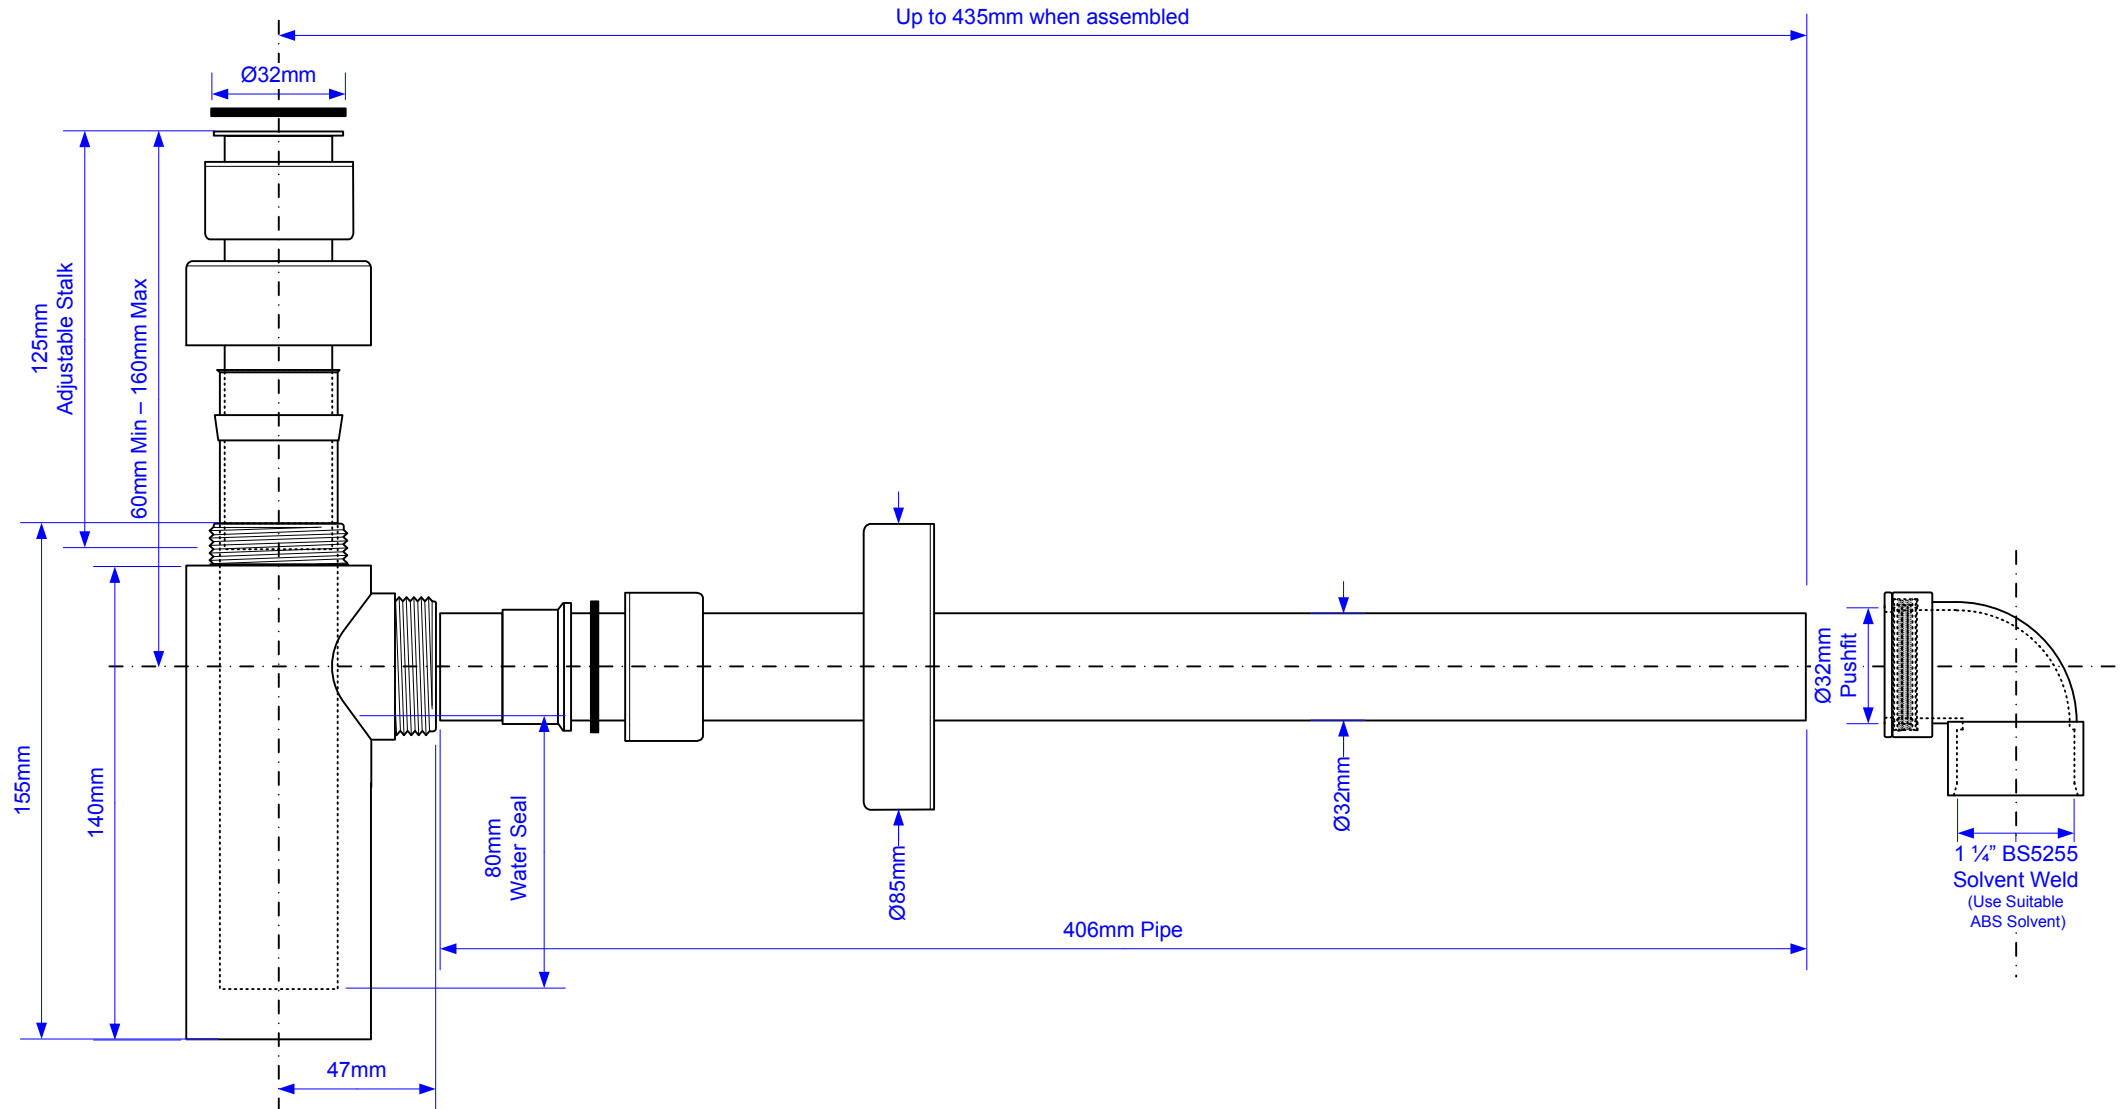

Code:

CA32UK-CB

© McALPINE
01/07/2011

Drawing verified correct as of:

01/07/2011
CMcM

DRAWN BY

CMcM

REVISED

01/07/2011

FILENAME

CA32UK-CB.VSD

SCALE

1: 2.25

DATE

01/07/2011