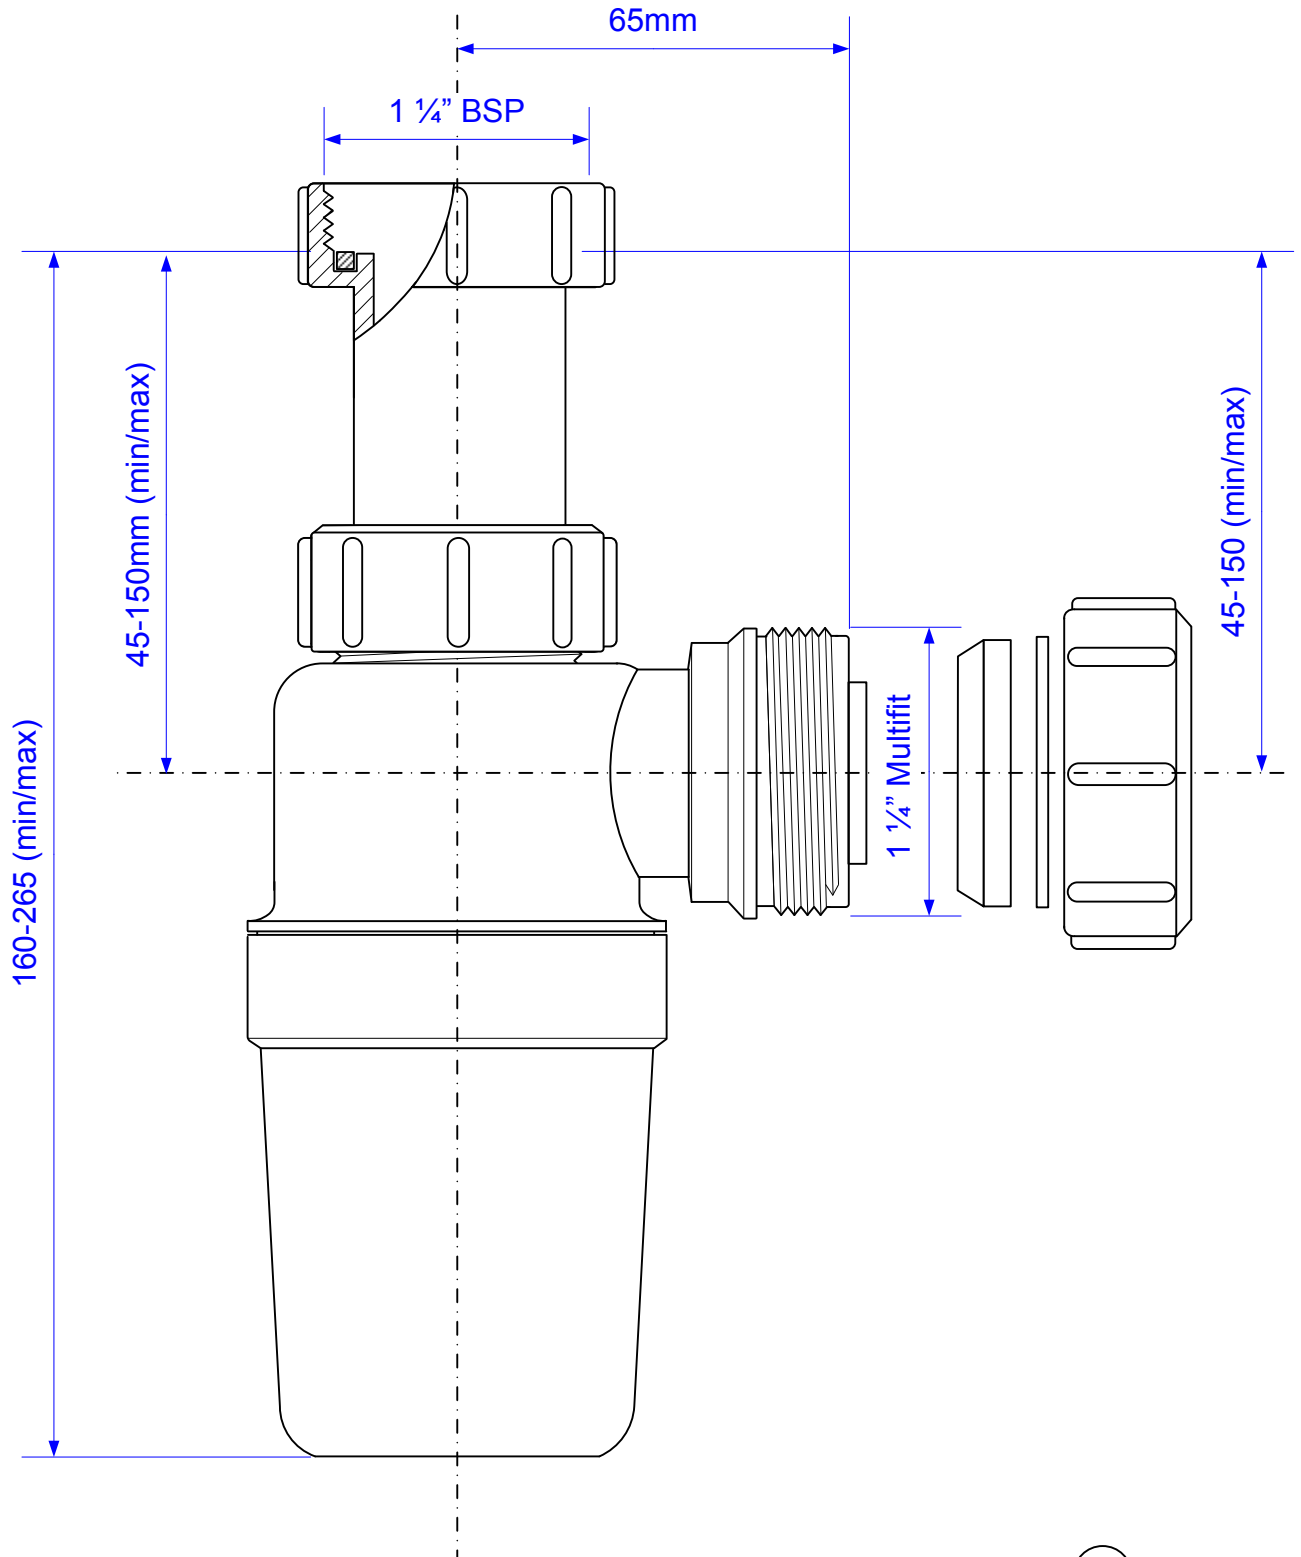

# CAA10

© McALPINE  
29/05/2004

Drawing verified  
correct as of: 29/05/2004

DRAWN BY

RM

REVISED

SCALE

1: 1.25