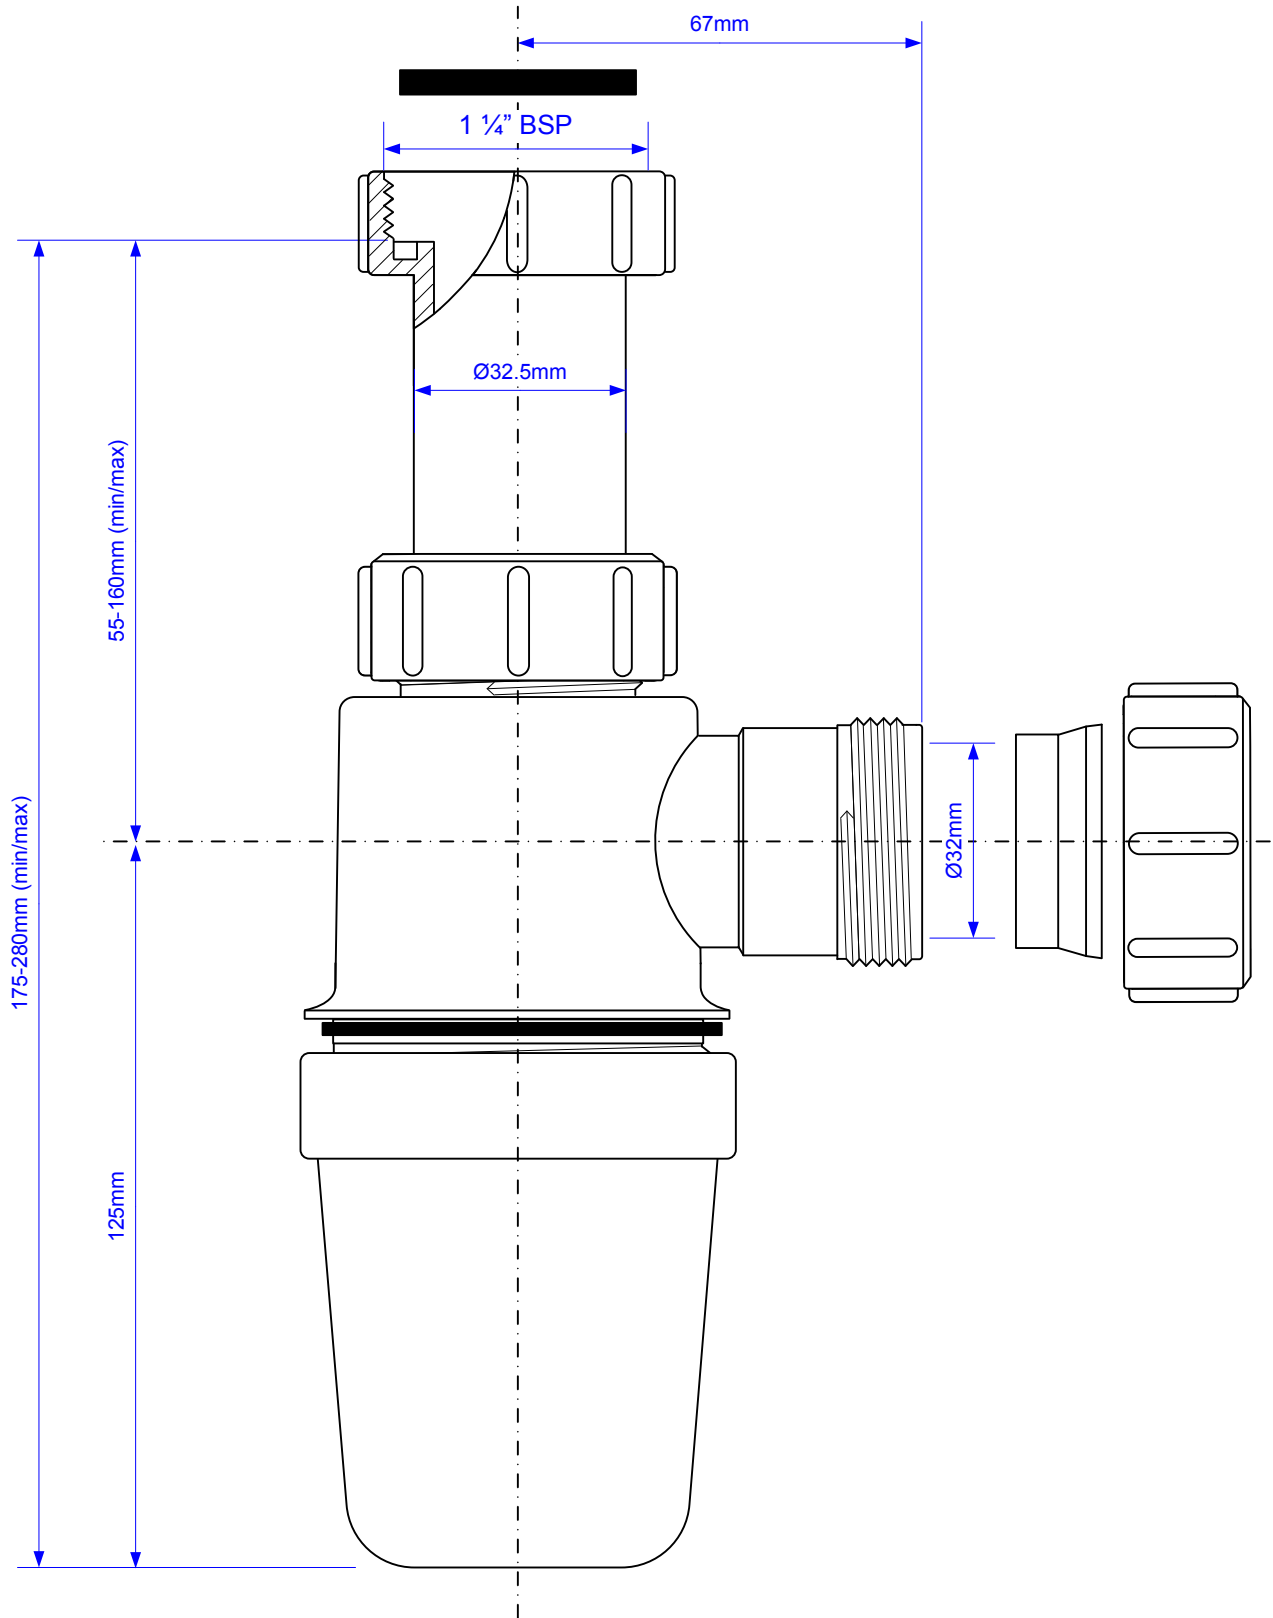

Code:

CE31A

© McALPINE
23/06/2008

Drawing verified
correct as of: 23/06/2008
RM

DRAWN BY
RM

REVISED
23/06/2008

FILENAME
CE31A.VSD

SCALE
1: 1.25