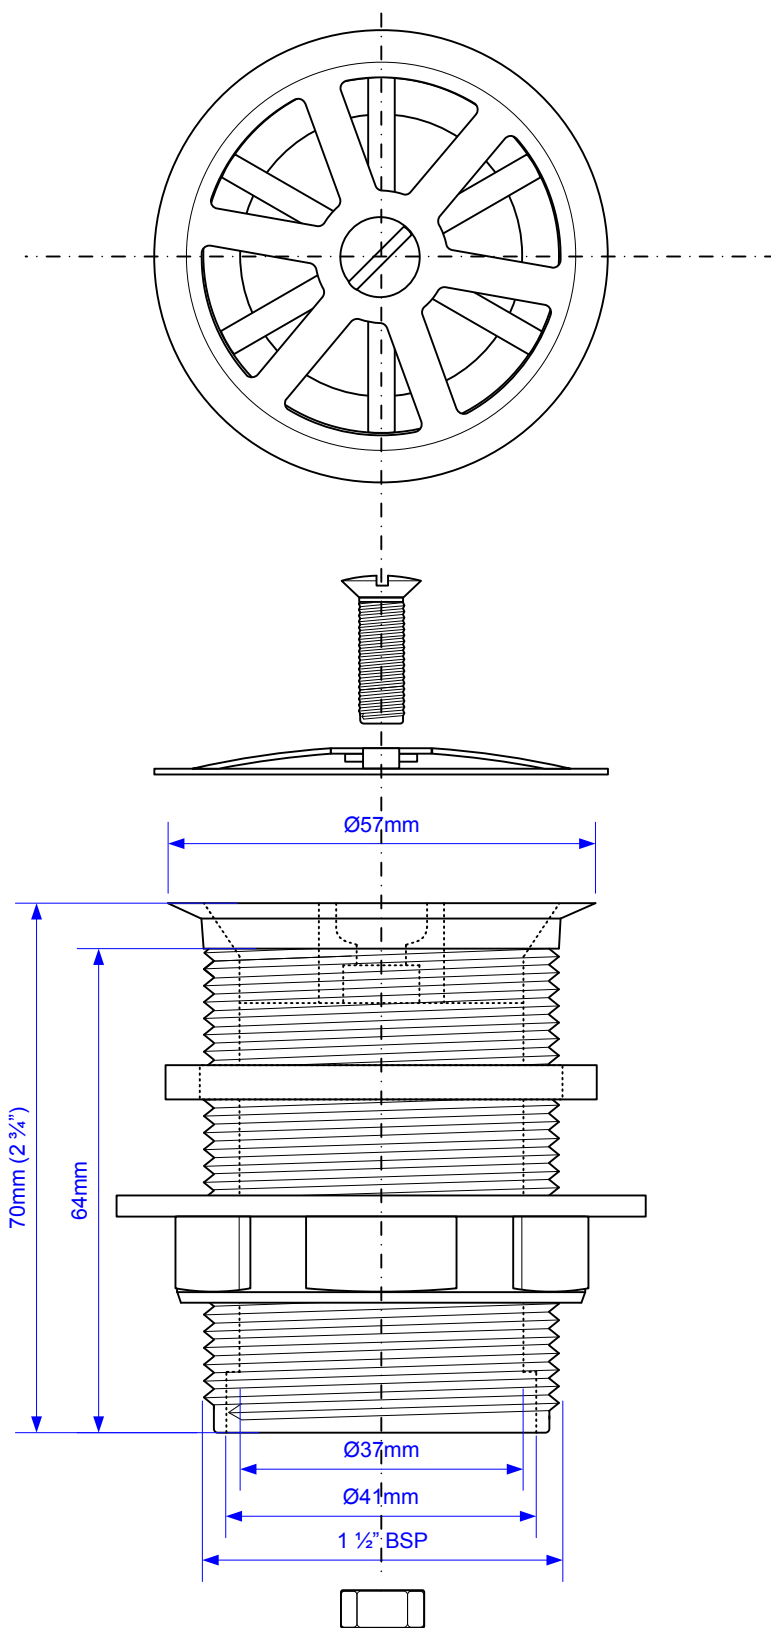

Code:

CSWU3P

Drawing verified 09/02/2016
correct as of: RM

DRAWN BY

RM

REVISED

09/02/2016

FILENAME

CSWU3P.VSD

SCALE

1: 1

DATE

09/02/2016