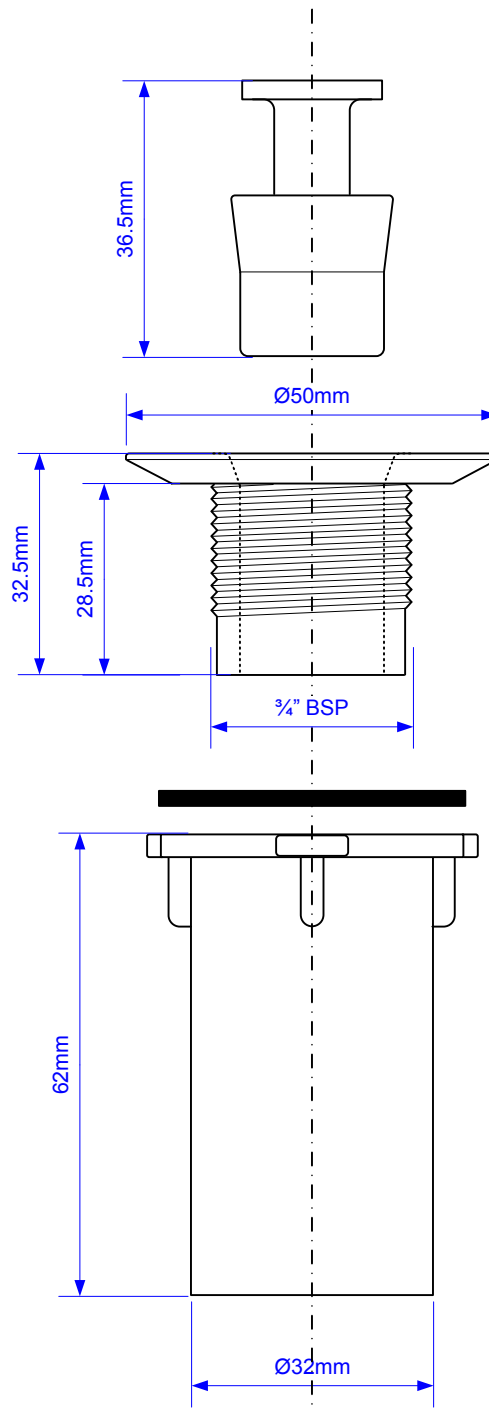

Code:

CTW1

Drawing verified
correct as of:

18/12/2007
RM

DRAWN BY

RM

REVISED

SCALE

1: 1

FILENAME

CTW1.VSD

DATE

18/12/2007