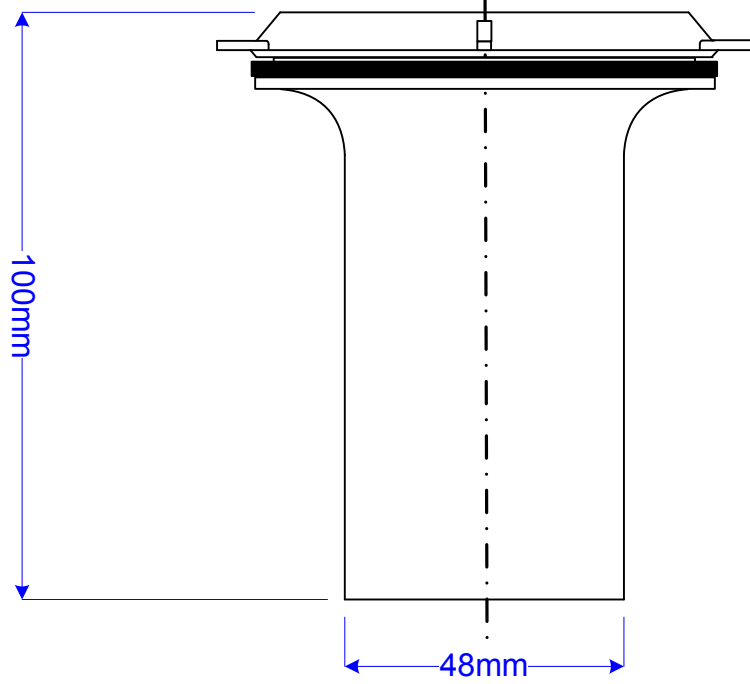

# FGTR118TOP

Drawing verified correct as of:

M.G

DRAWN BY  
Ryan Devine

REVISED

FILENAME  
FGTR118TOP.VSD

SCALE  
1: 1.3

DATE  
02/10/12