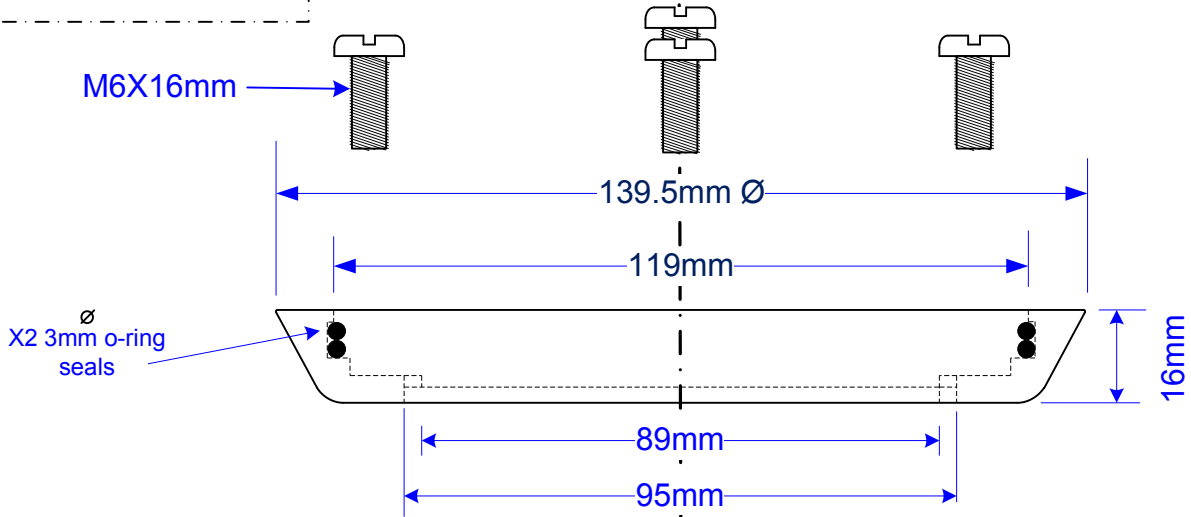

# FGTR118TOP

Drawing verified correct as of:

M.G

DRAWN BY  
Ryan Devine

REVISED

FILENAME  
FGTR118TOP.VSD

SCALE  
1: 1.3

DATE  
02/10/12