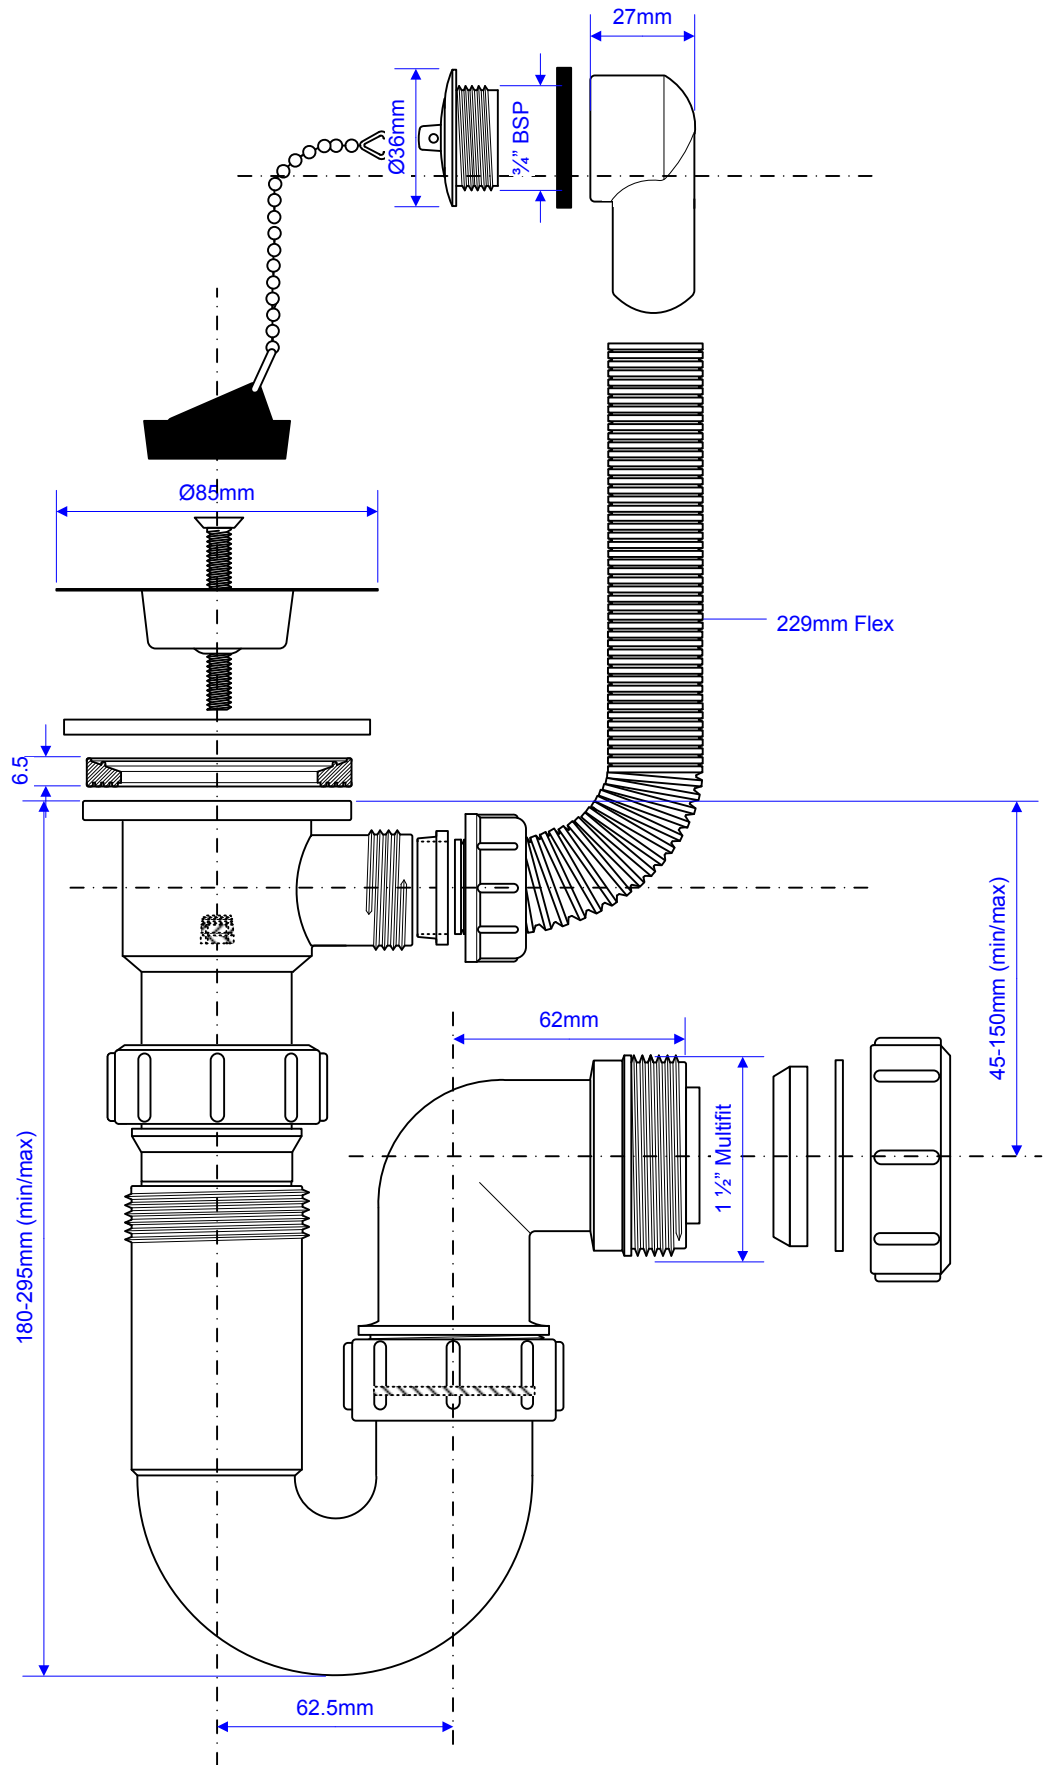

Code:

FST1WP

Drawing verified
correct as of:

06/10/2014
RM

DRAWN BY

RM

REVISED

SCALE

1:2

FILENAME

FST1WP.VSD

DATE

29/04/2004