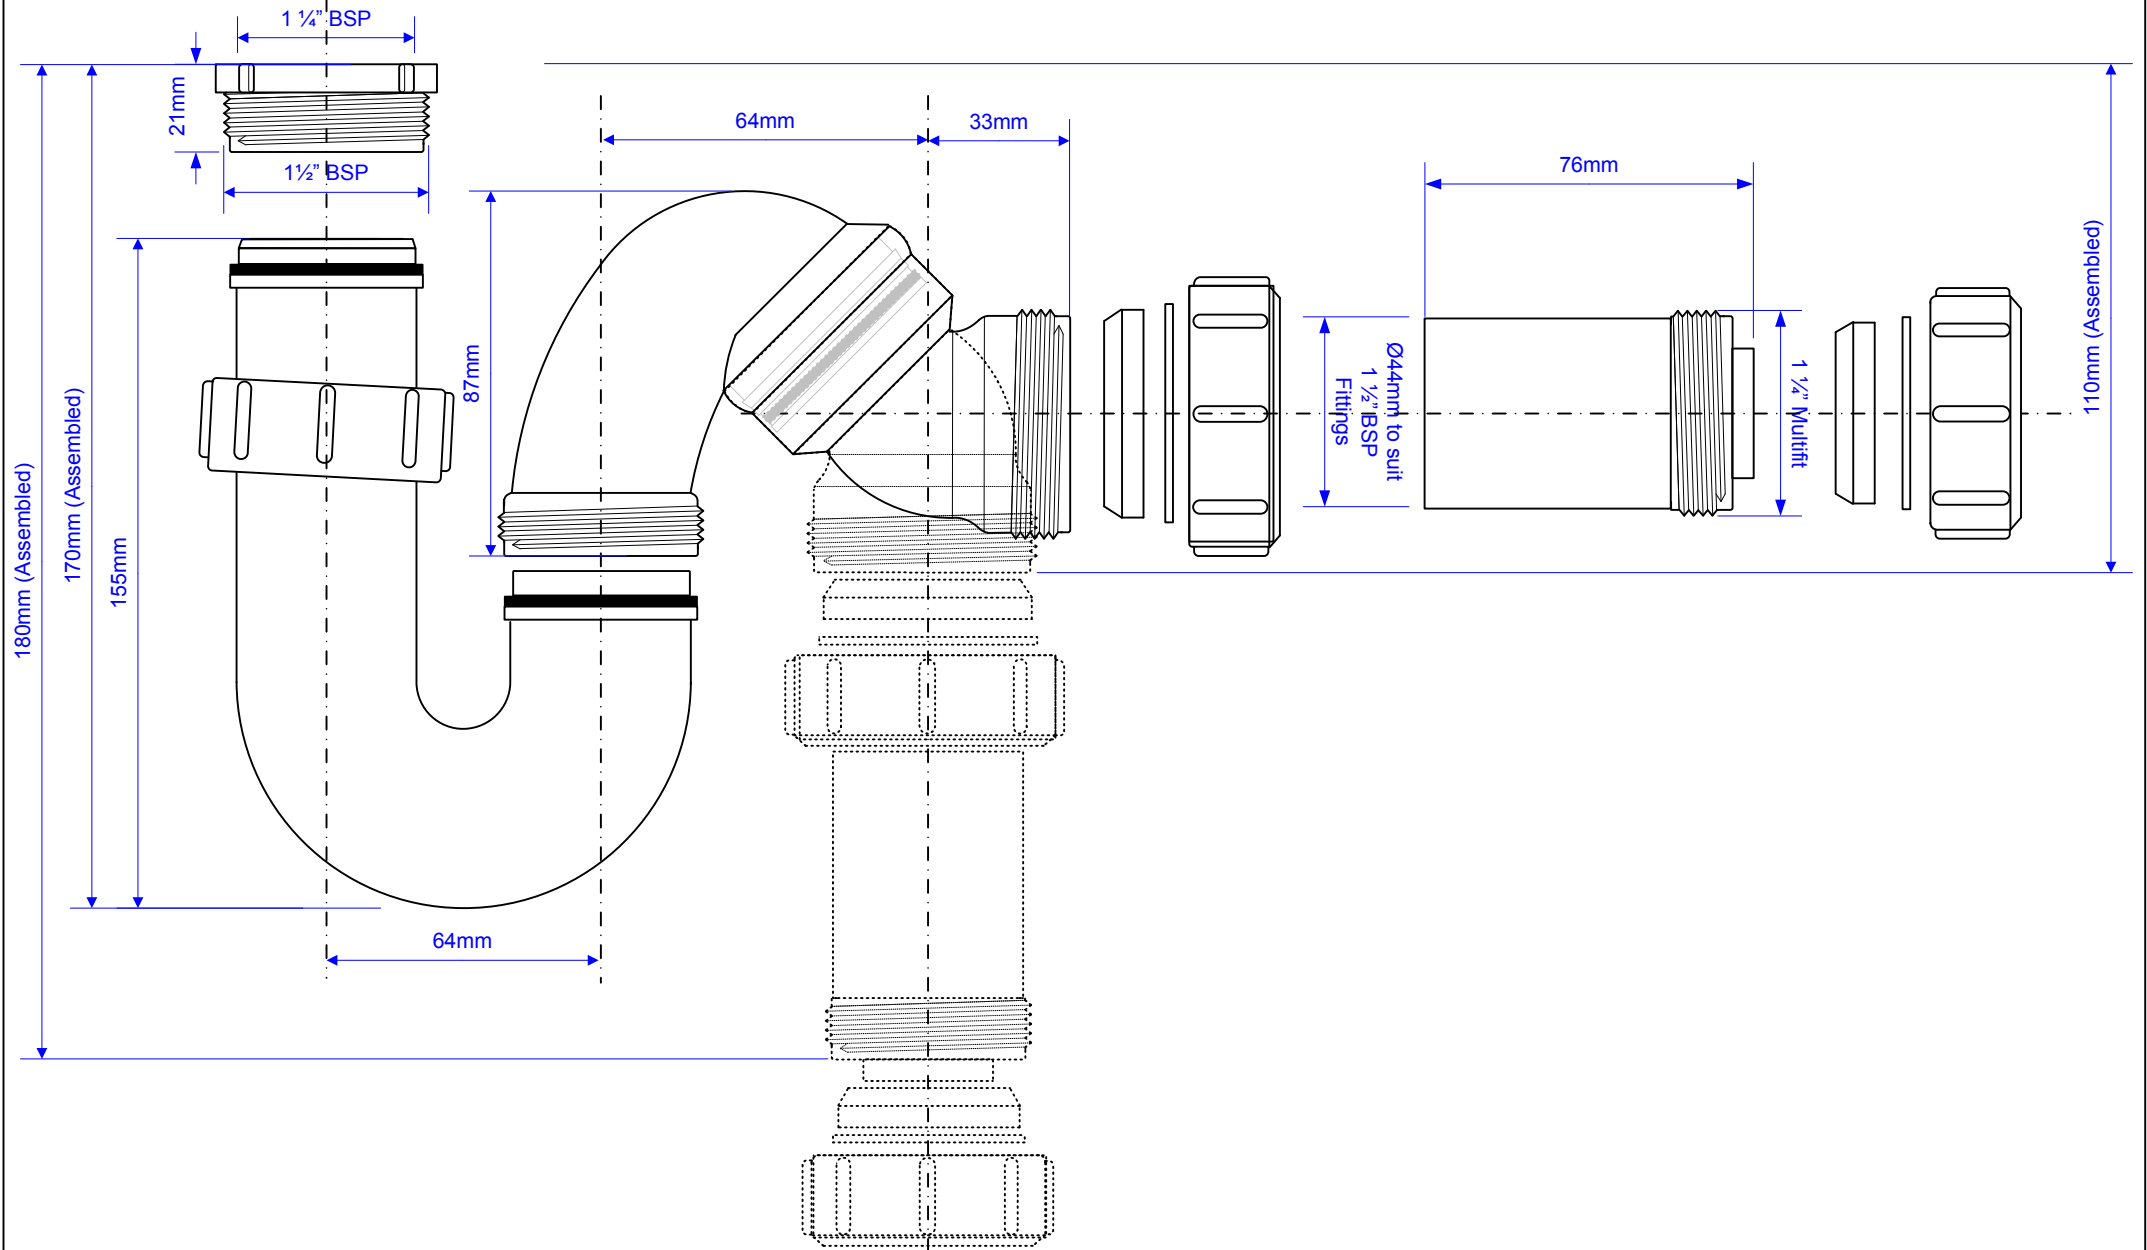

Code:

HANDITRAP-T

Drawing verified correct as of:

DRAWN BY	RM	REVISED	FILENAME
		SCALE	HANDITRAP-T.VSD
		1: 1.75	DATE