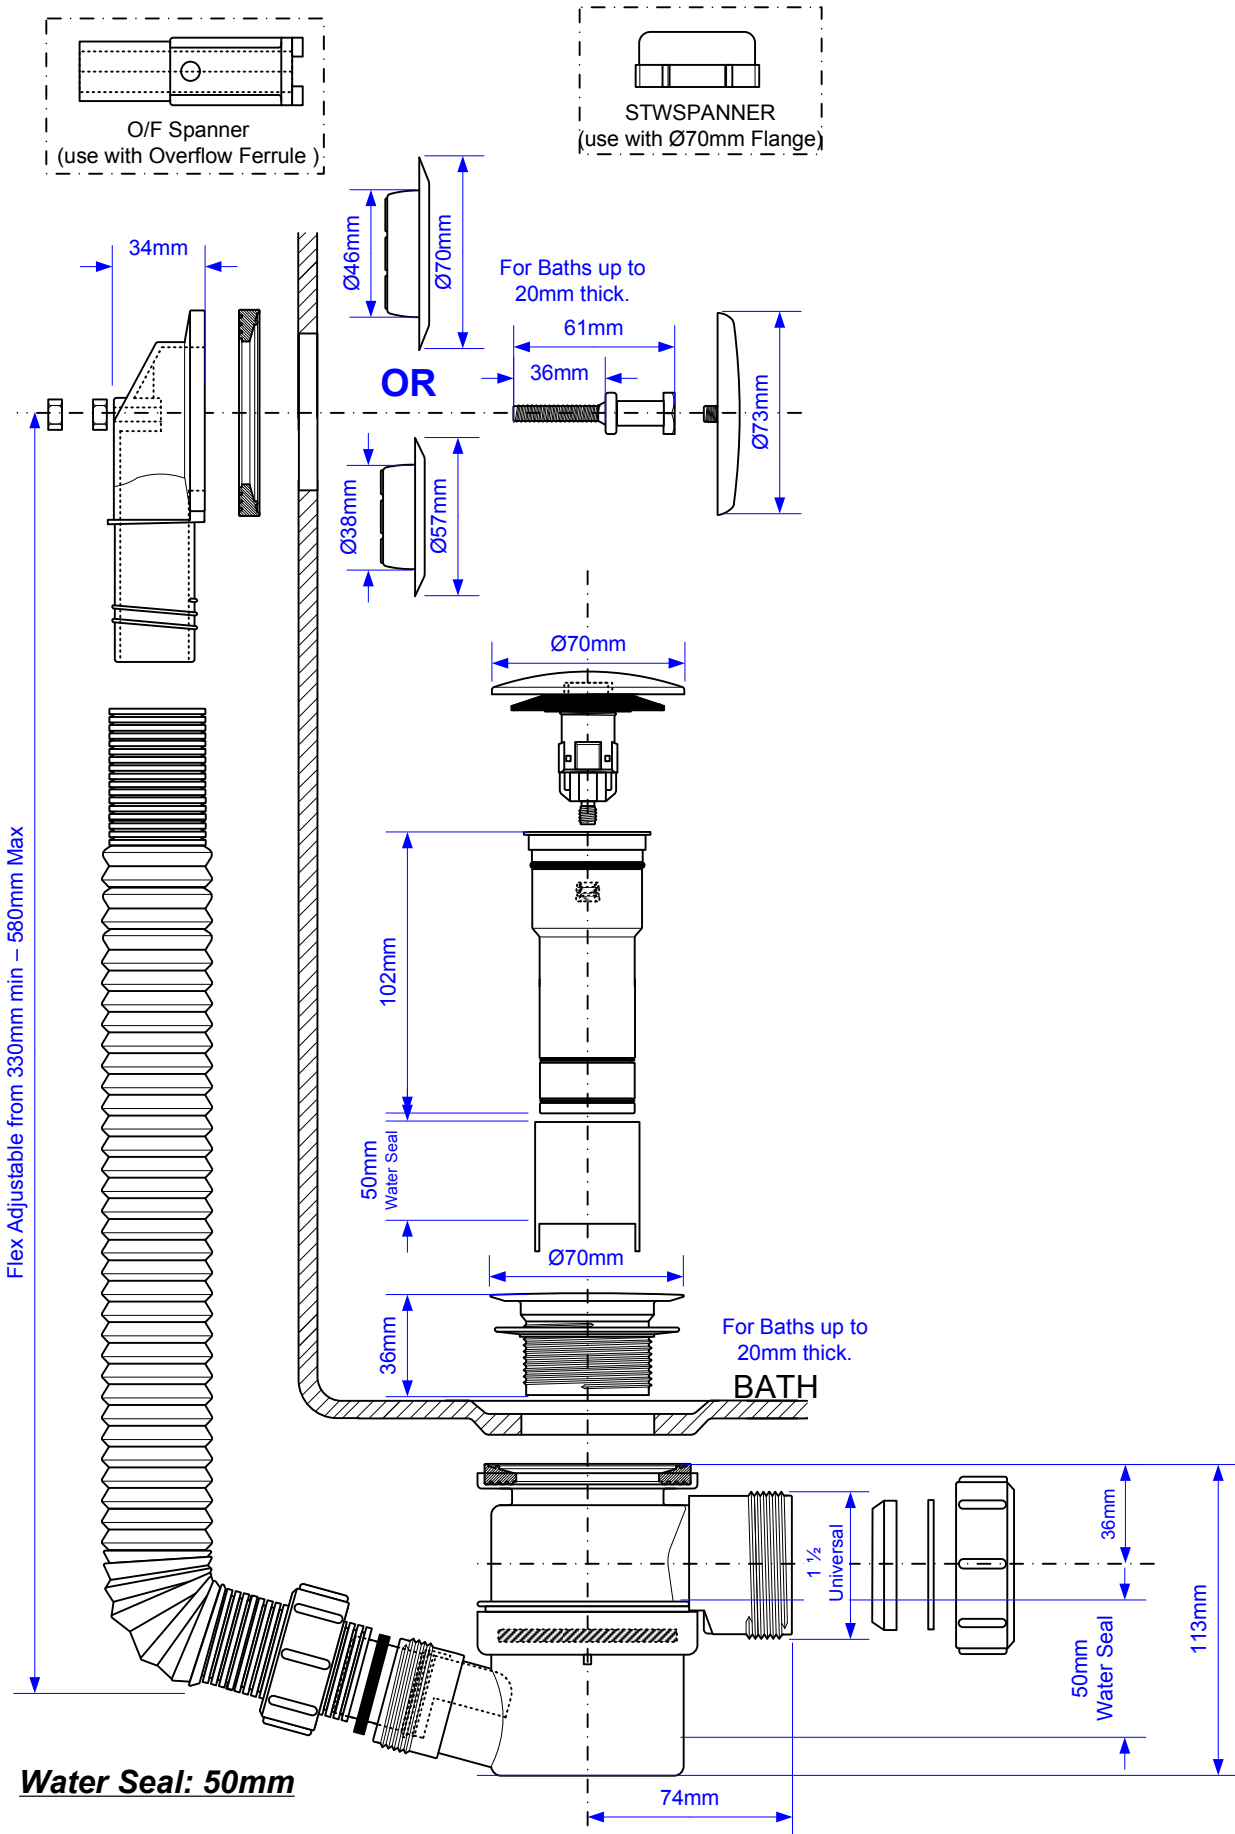

Code:

HC2650UK

113mm high 1 1/2" Bath Trap with Overflow & Clicker Waste Plug & 50mm Seal

Drawing verified correct as of:

28/10/2015
RM

DRAWN BY

RM

REVISED

18/07/2012, 19/06/2013,

SCALE

1: 2.75

21/01/2014, 29/01/2014, 12/03/2015,
20/04/2015, 22/04/2015, 28/10/2015

FILENAME

HC2650UK.VSD

DATE

28/10/2015