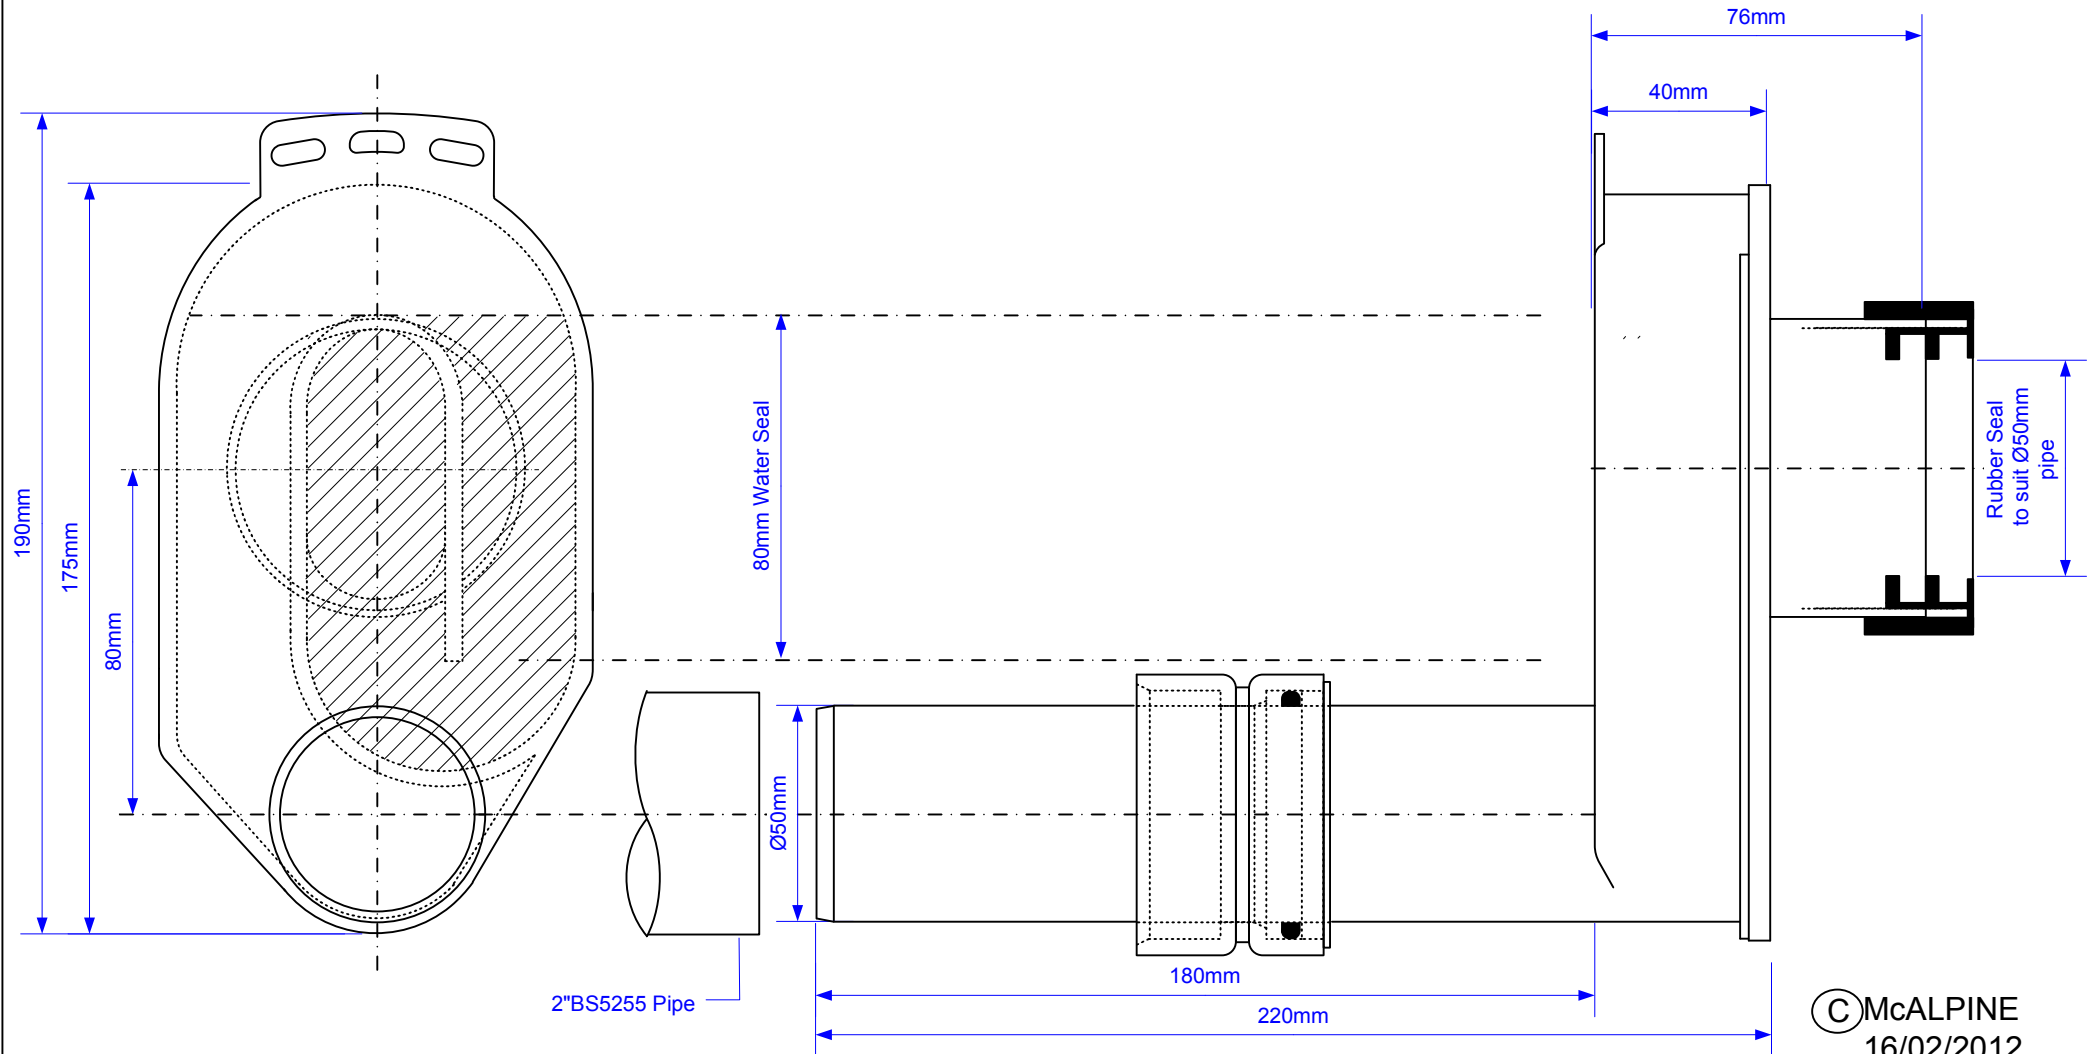

Code:

HCUP50UK

© McALPINE
16/02/2012

Drawing verified correct as of: 08/02/2017
RM

DRAWN BY RM
SCALE 1: 1.75

REVISED 23/01/2015, 16/09/2016, 08/02/2017
DATE 08/02/2017

FILENAME HCUP50UK.VSD
DATE 08/02/2017