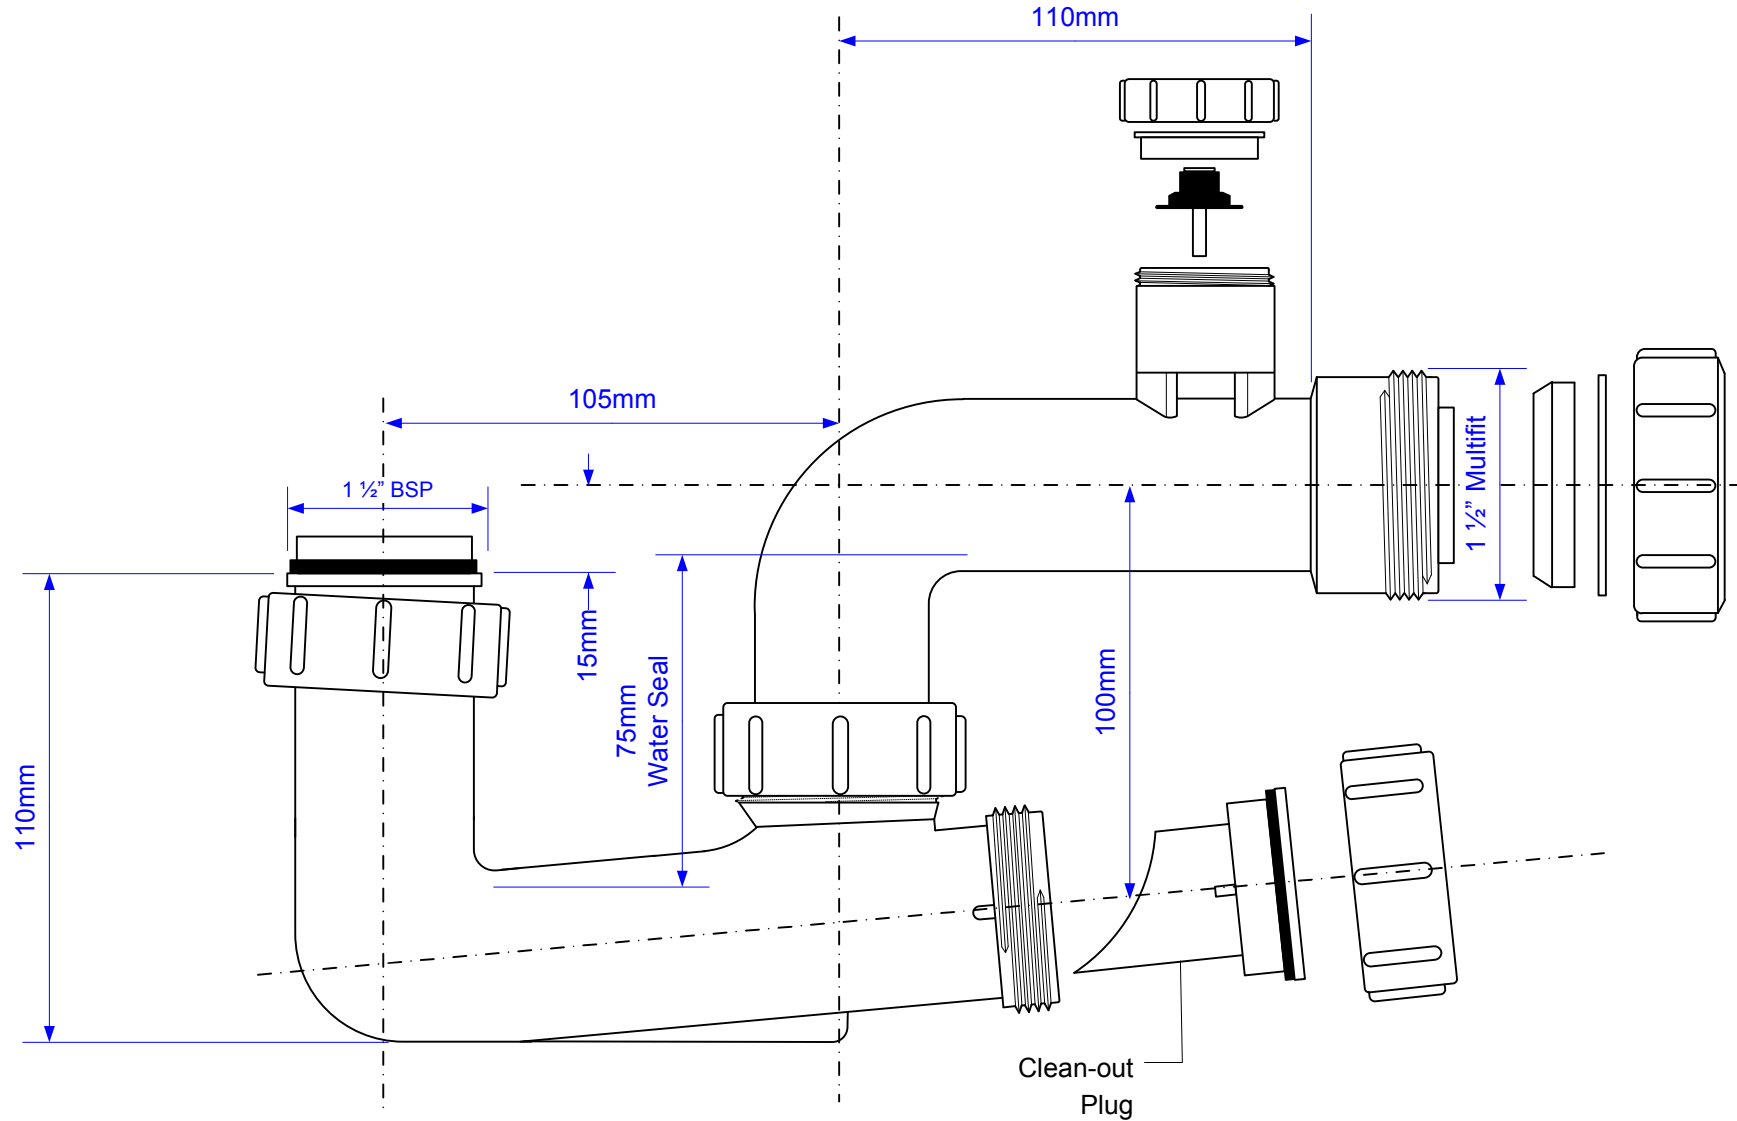

Code:

L10V

©

McALPINE

Drawing verified correct as of:

28.01.13
T.C.

DRAWN BY

RM

REVISED

Check sizes 28.01.13

FILENAME

L10V.VSD

SCALE

1: 1.75

DATE

28.01.13