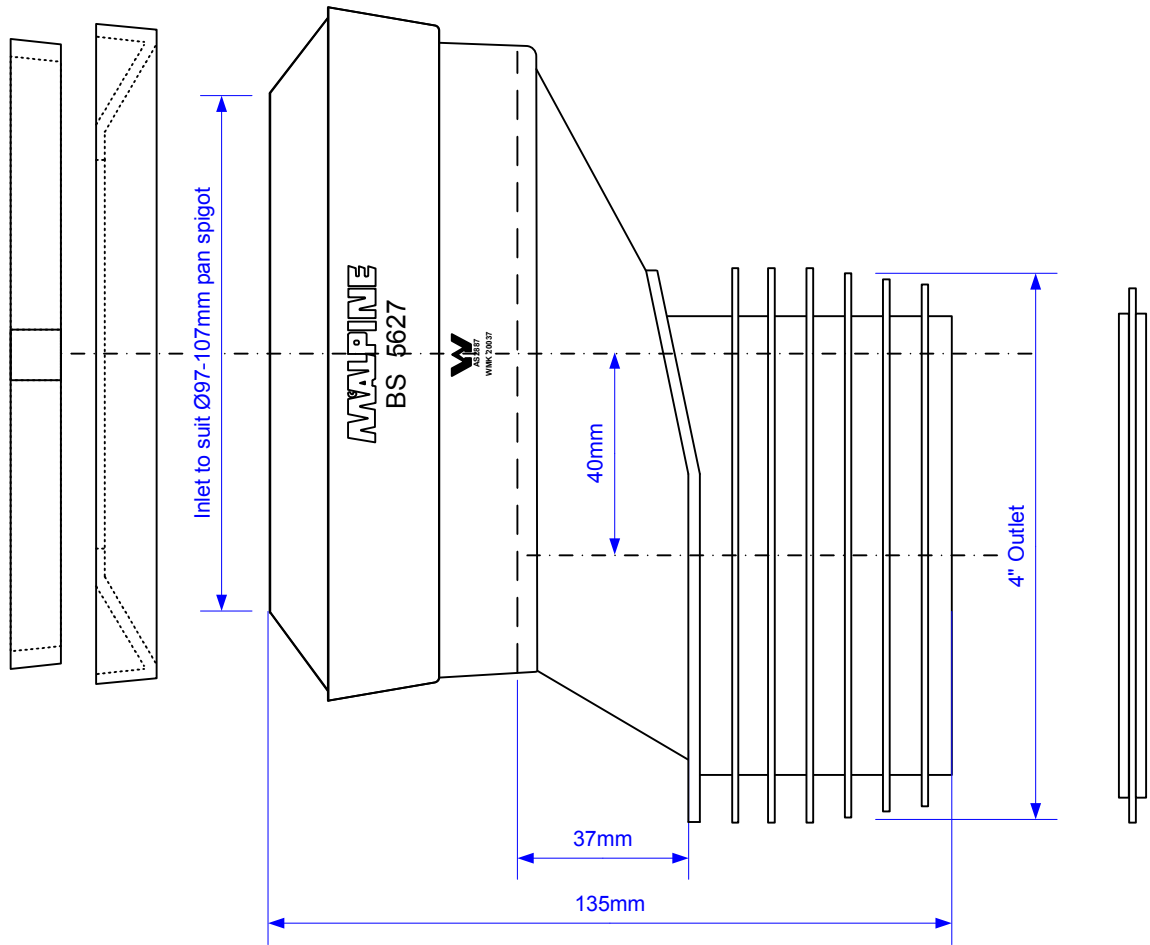

Code:

MAC-4A

© McALPINE
04/04/2012

Drawing verified
correct as of:

07/05/2015
RM

DRAWN BY

RM

REVISED

07/05/2015

FILENAME

MAC-4A.VSD

SCALE

1: 1.5

DATE

07/05/2015