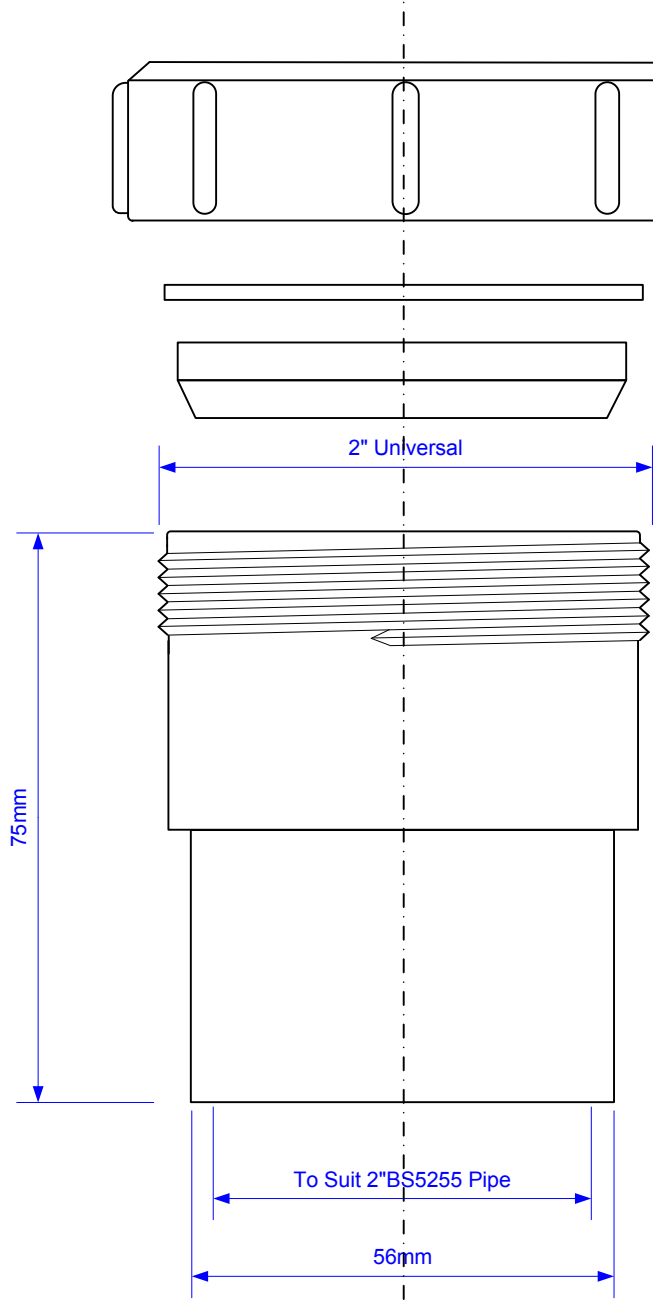

Code:

MD200

Drawing verified
correct as of:

02/07/2008
RM

DRAWN BY

RM

REVISED

SCALE

1:1

FILENAME

MD200.VSD

DATE

02/07/2008