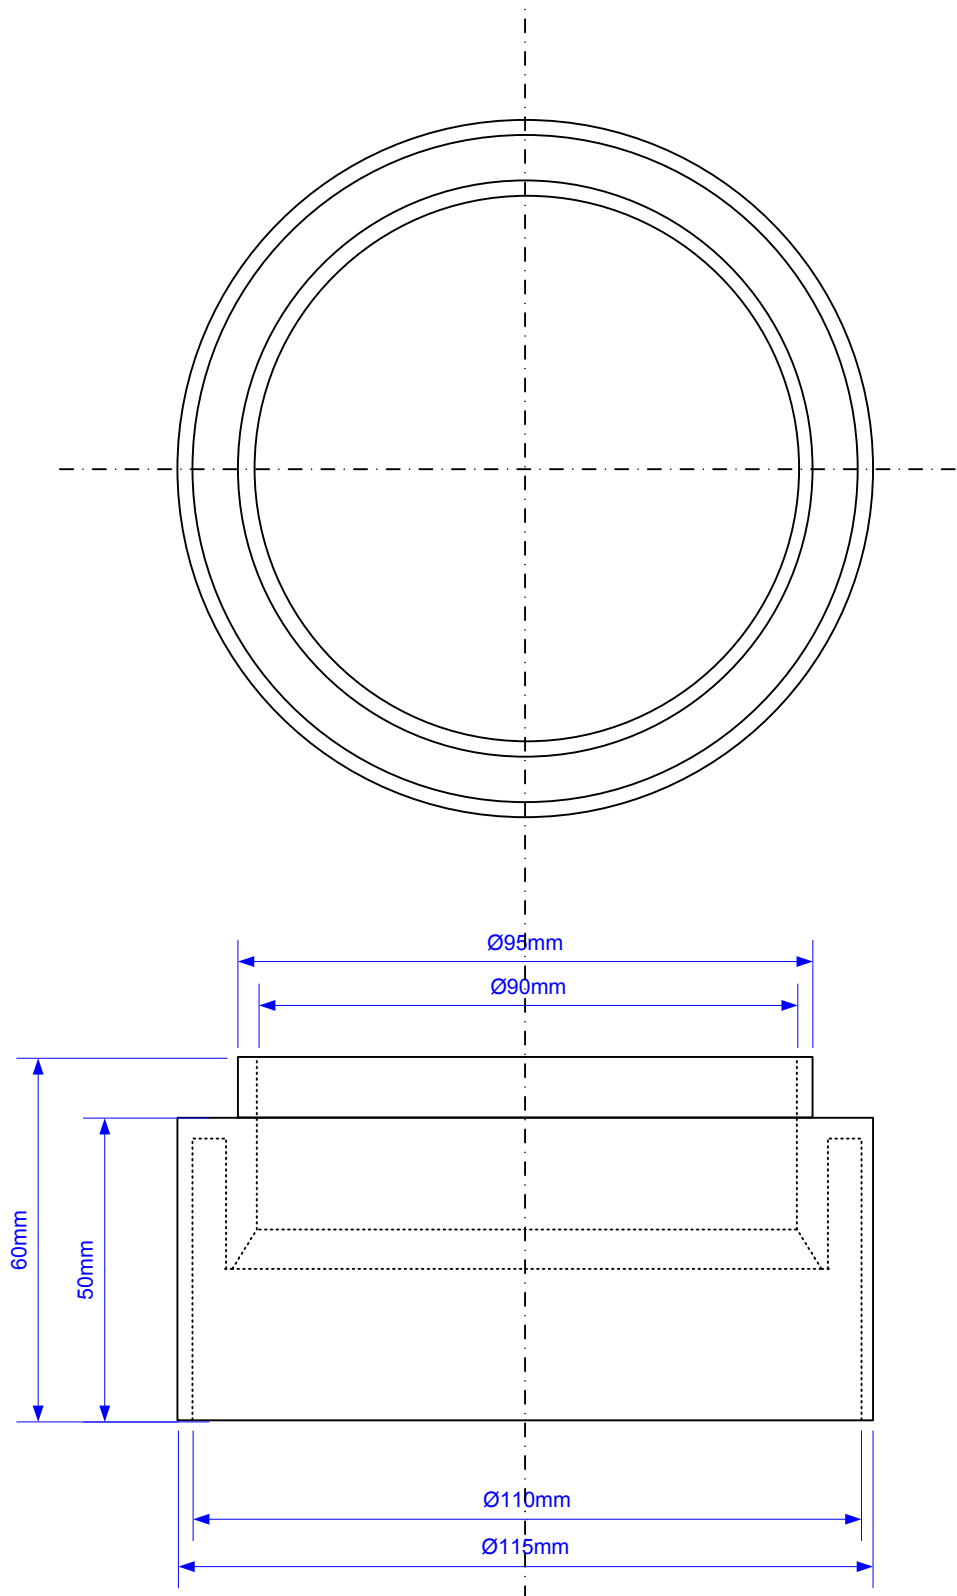

Code:

MD400

Drawing verified
correct as of:

13/09/2013
RM

DRAWN BY

RM

REVISED

SCALE