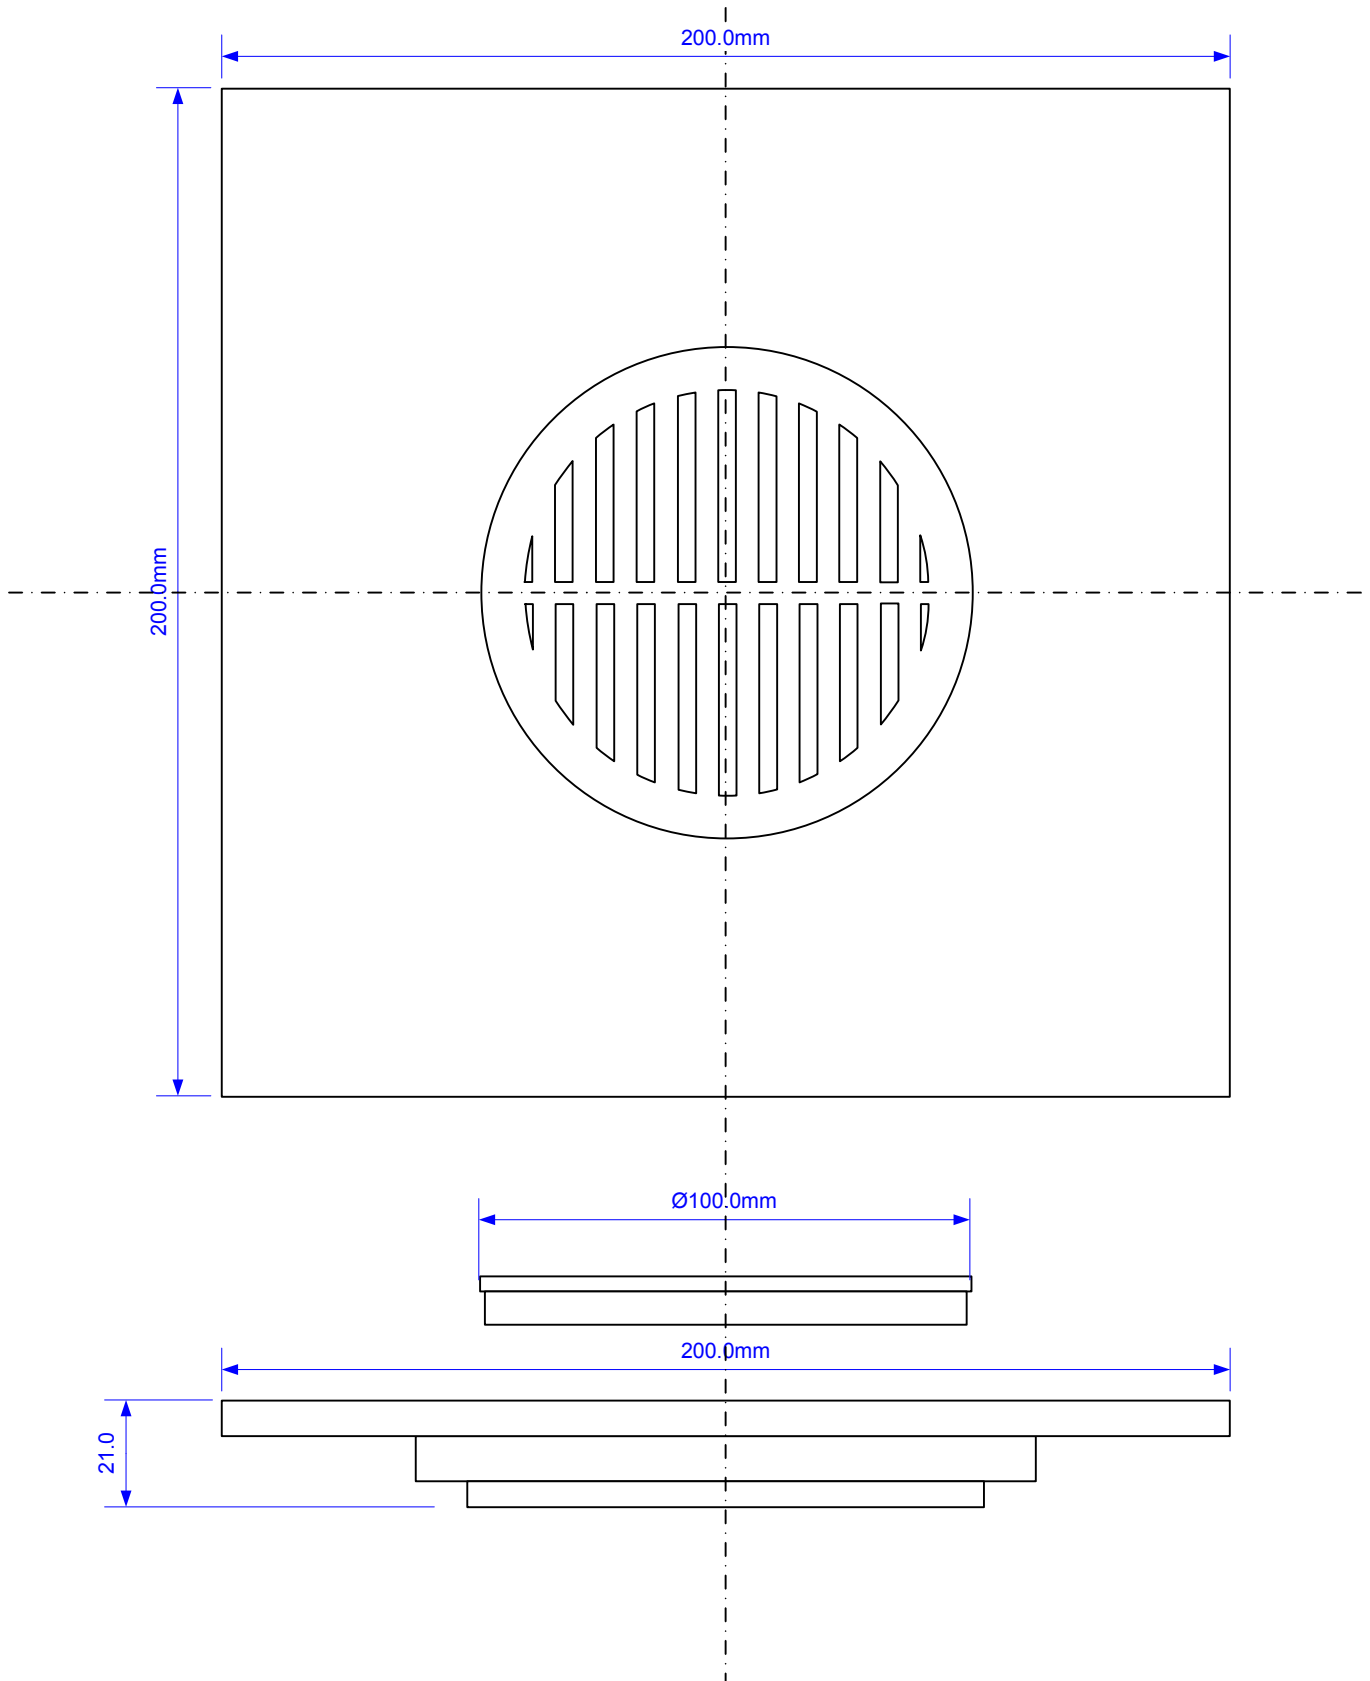

# MDTOP20-WH

Colour: White

Drawing verified  
correct as of:

23/05/2012  
RM

DRAWN BY

RM

REVISED

23/05/2012

FILENAME

MDTOP20-WH.VSD

SCALE

1: 1.5

DATE

23/05/2012