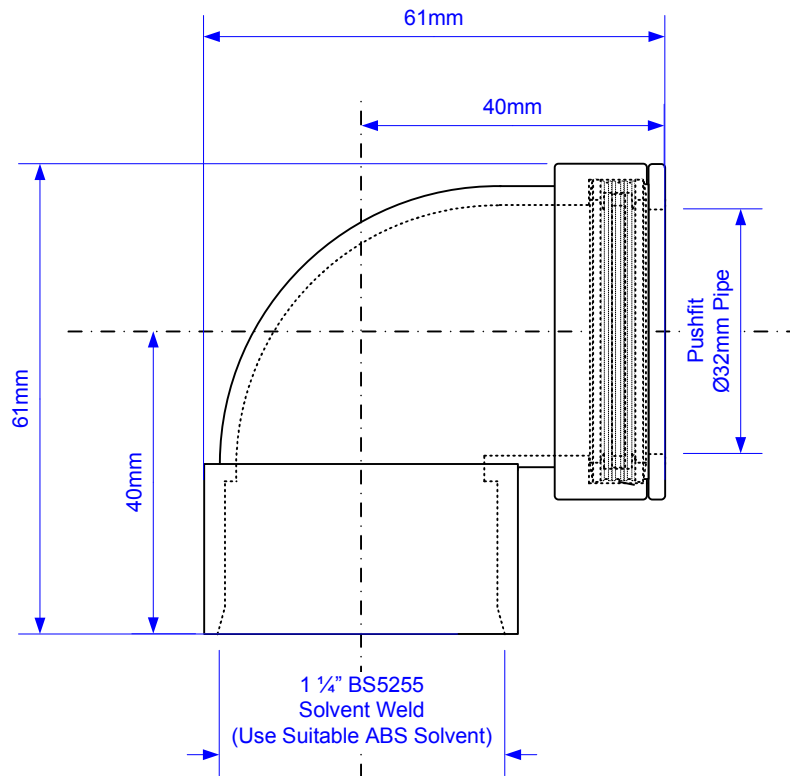

Code:

MS4-32SOLVENT

© McALPINE
31/08/2010

Drawing verified
correct as of:

31/08/2010
RM

DRAWN BY

RM

REVISED

SCALE

1:1

FILENAME

MS4-32SOLVENT.VSD

DATE

31/08/2010