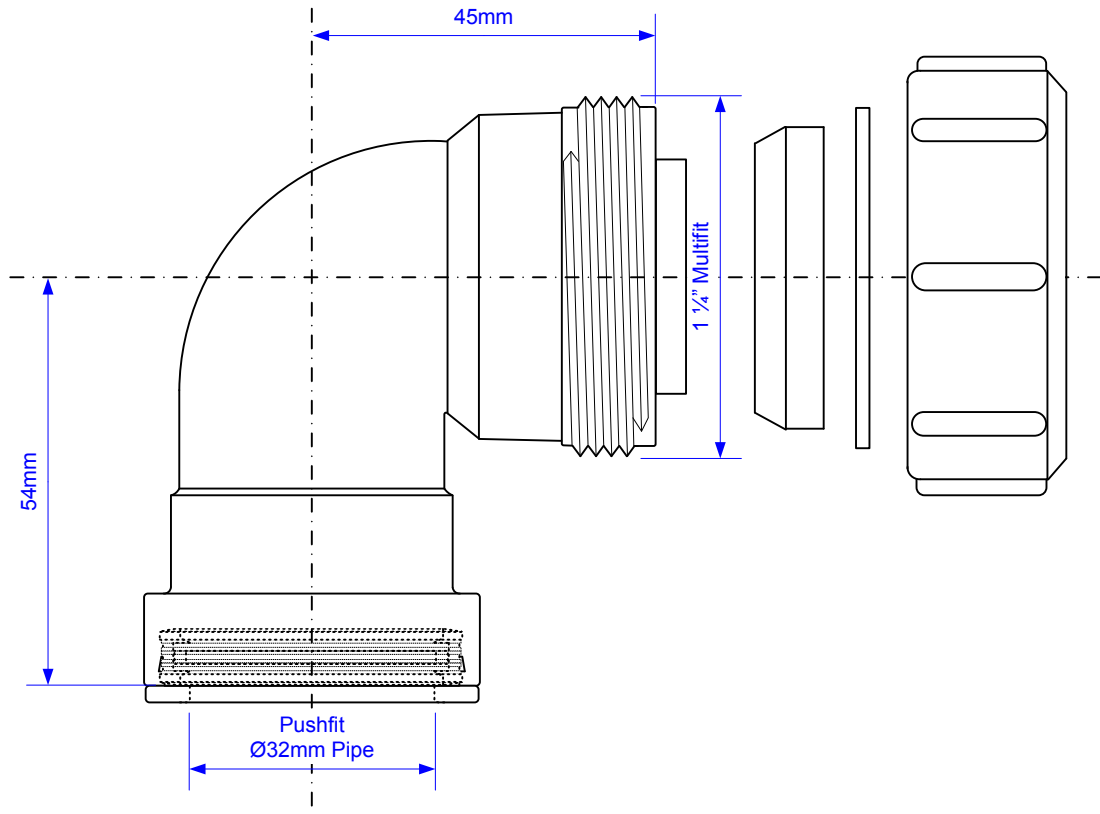

# MS4-32MM

Drawing verified  
correct as of:

29/11/2004  
RM

DRAWN BY

RM

REVISED

SCALE

1:1

FILENAME

MS4-32MM.VSD

DATE

29/11/2004