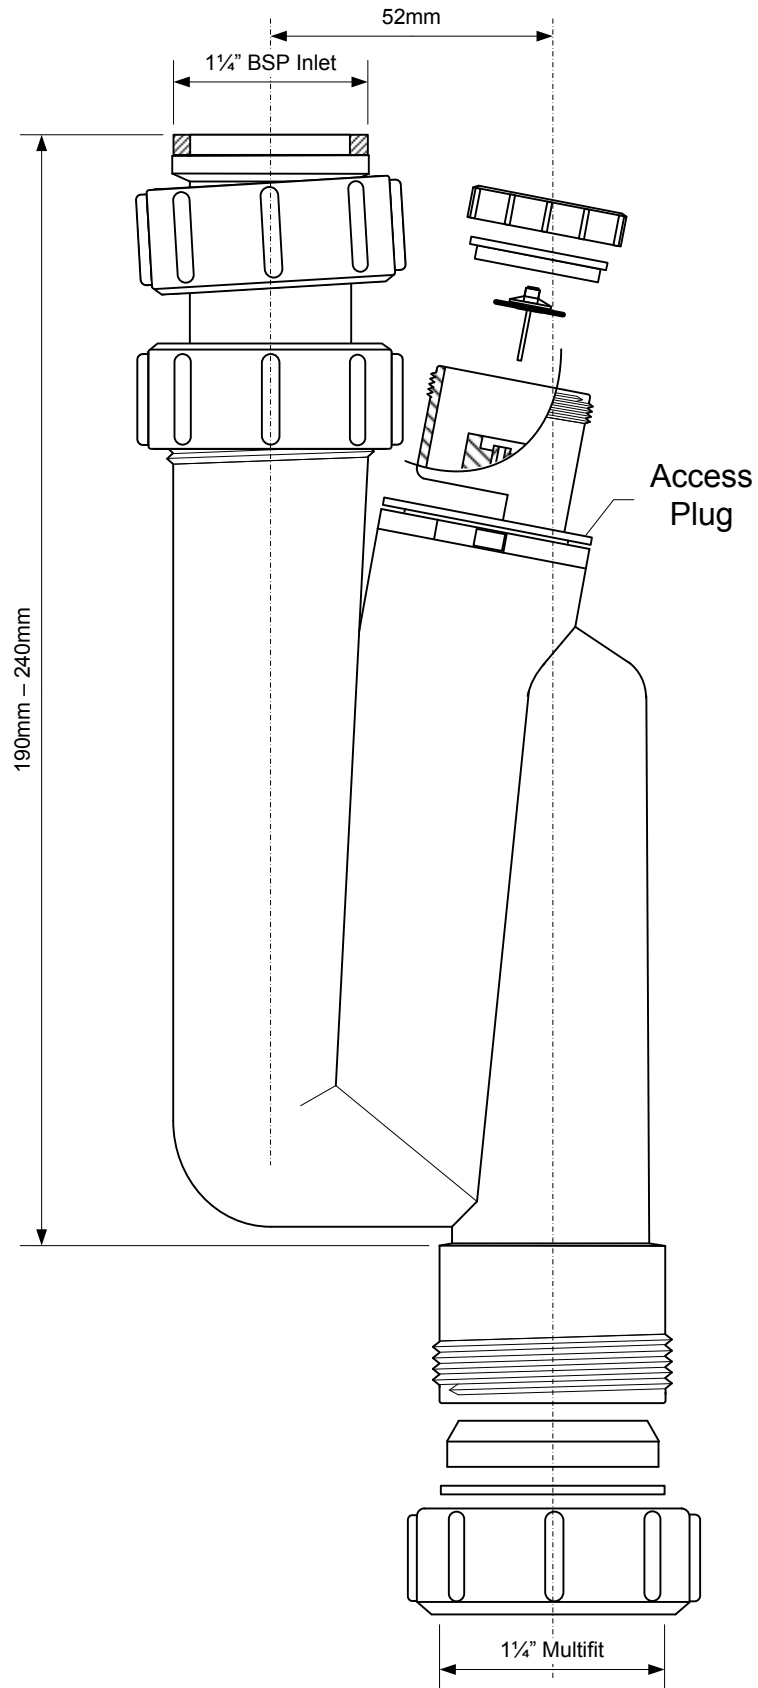

Code:

OBT1V

©
McALPINE

Drawing verified
correct as of:

T.C.
04.03.14

DRAWN BY

TC

SCALE

1: 1.5

REVISED

1-Remove core from outlet
Amend overall length

FILENAME

OBT1V.VSD

DATE

04.03.14