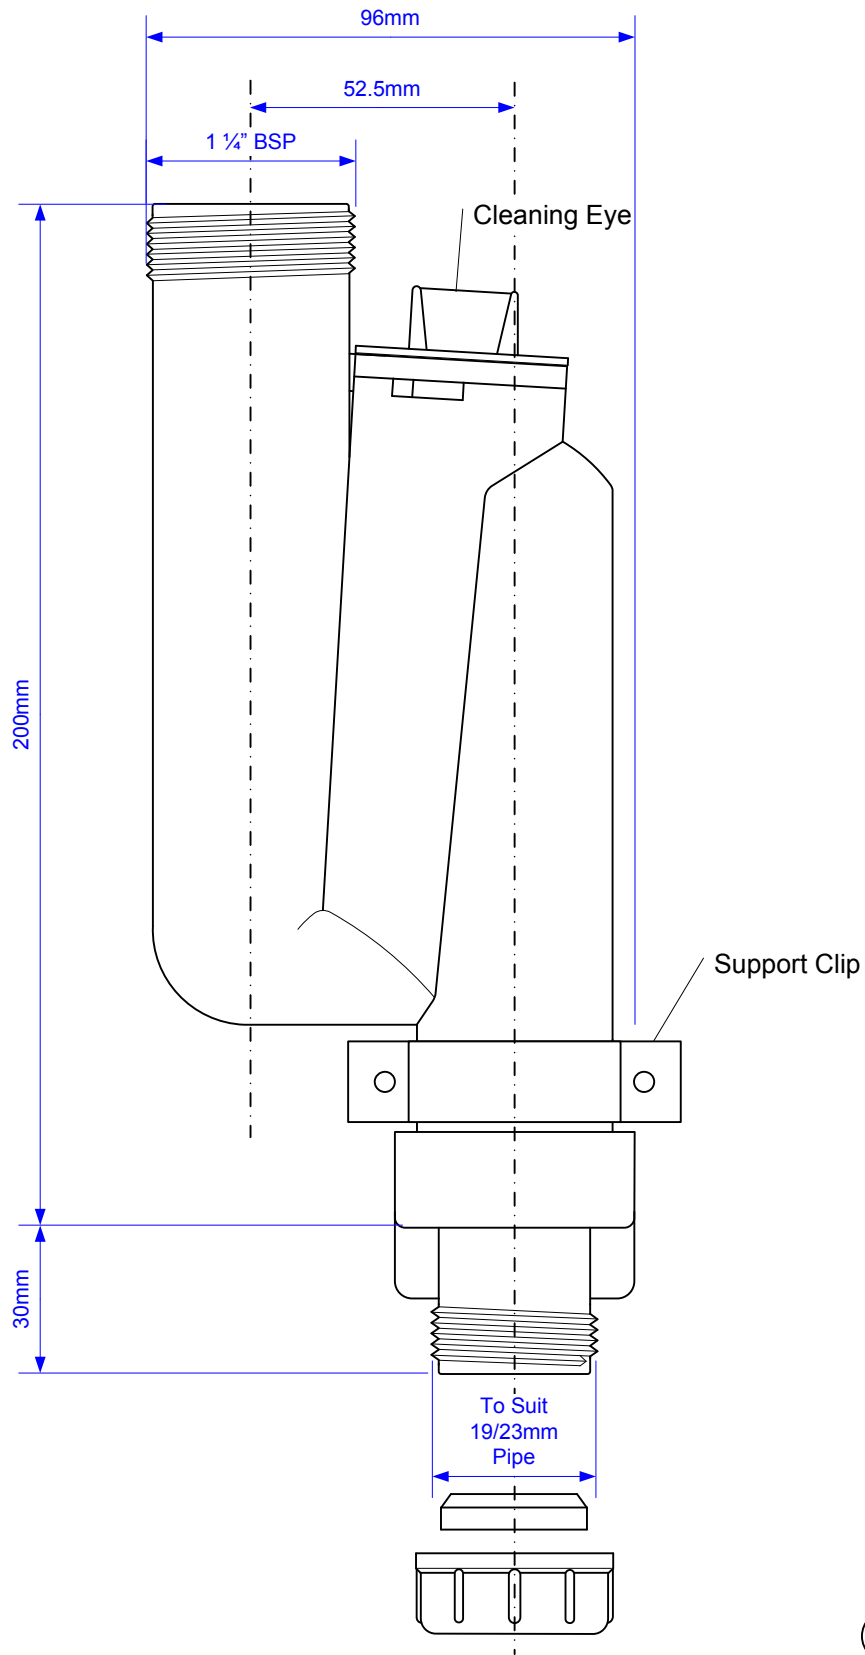

Code:

OBT2-CO

© McALPINE
07/05/2004

DRAWN BY	RM	REVISED	FILENAME
		SCALE	OBT2-CO.VSD
		1: 1.5	DATE
			07/05/2004