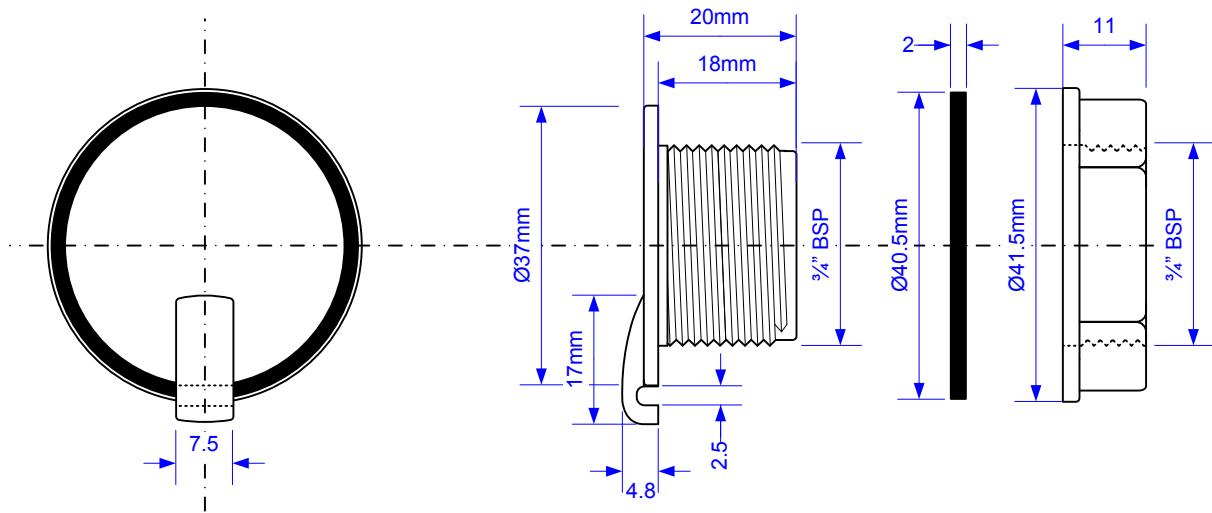

# O/FSTOP-BL

Drawing verified  
correct as of:

02/08/2010  
RM

DRAWN BY

RM

REVISED

SCALE

1:1