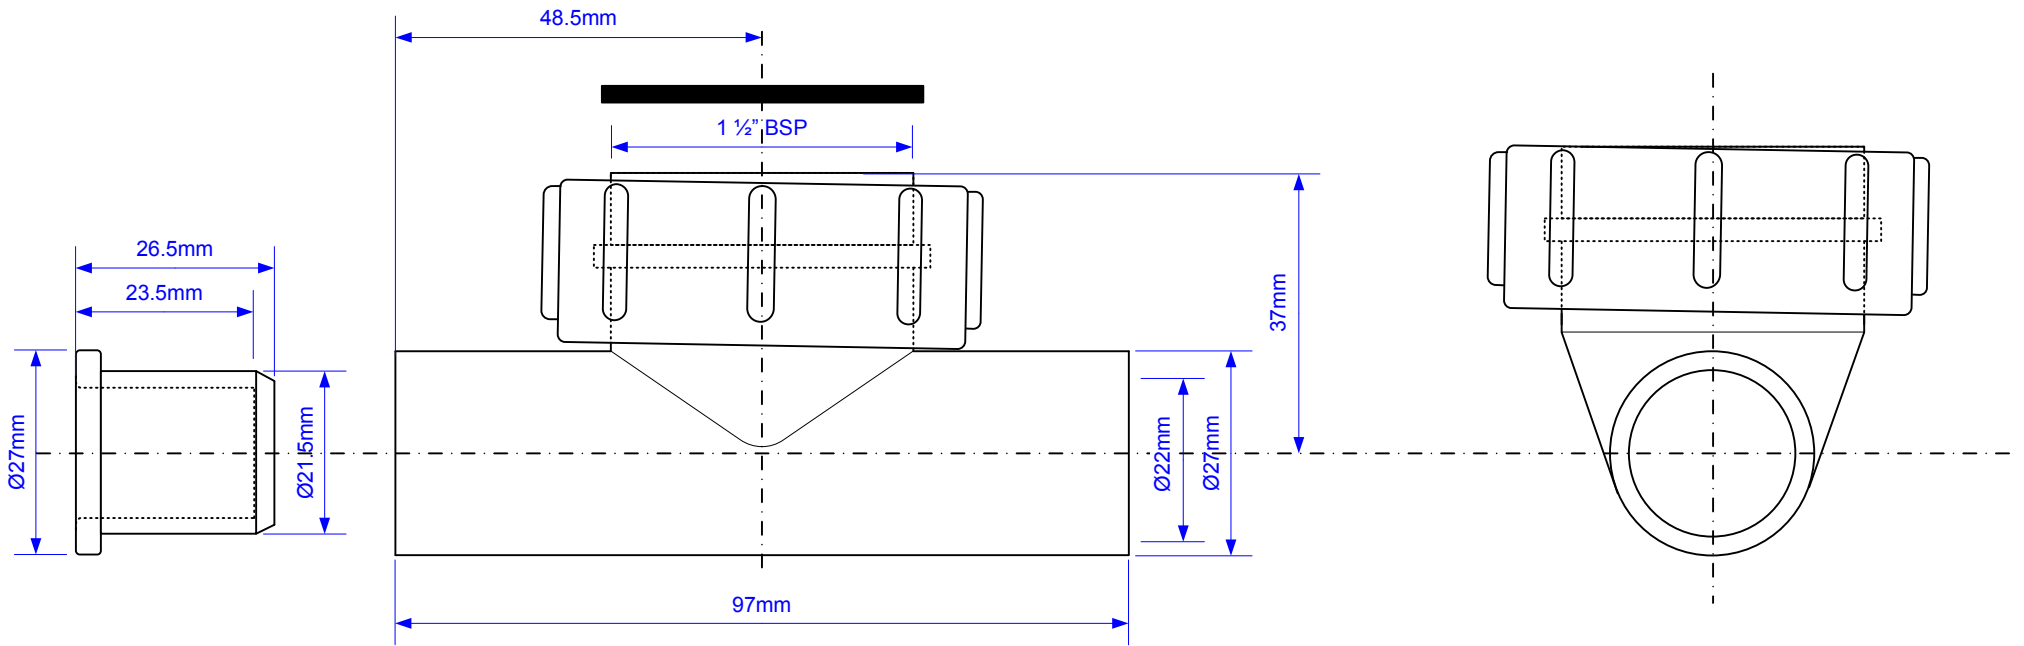

Code:

R15

Drawing verified correct as of:

02/04/2015
RM

DRAWN BY

RM

REVISED

02/04/2015

FILENAME

R15.VSD

SCALE

1: 1

DATE

02/04/2015