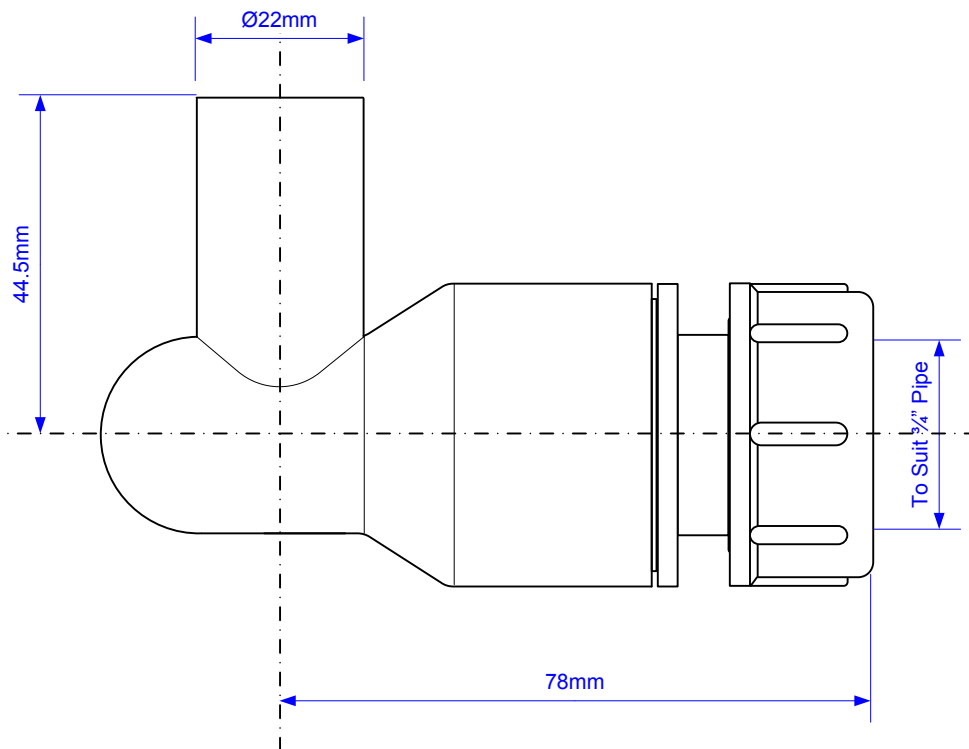

Code:

R29-NRV

Drawing verified
correct as of: 11/09/2006

REVISED

FILENAME

R29-NRV.VSD

SCALE

1: 1