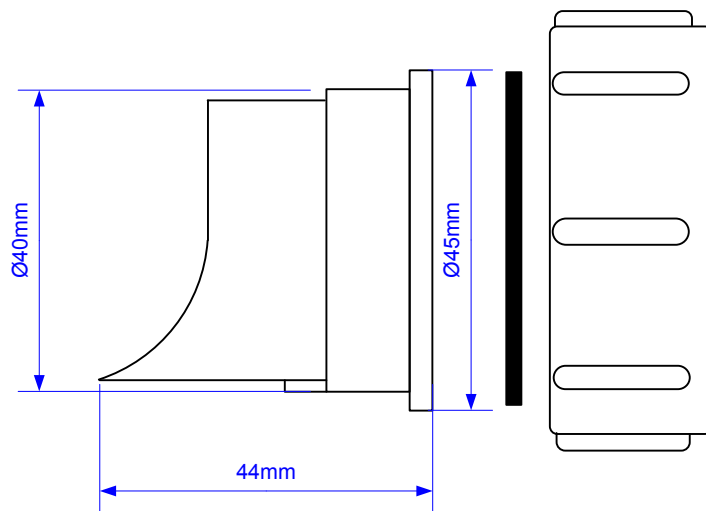

Code:

SM10PLUG

Drawing verified
correct as of: 05/09/2006

DRAWN BY

RM

REVISED

SCALE

1: 1