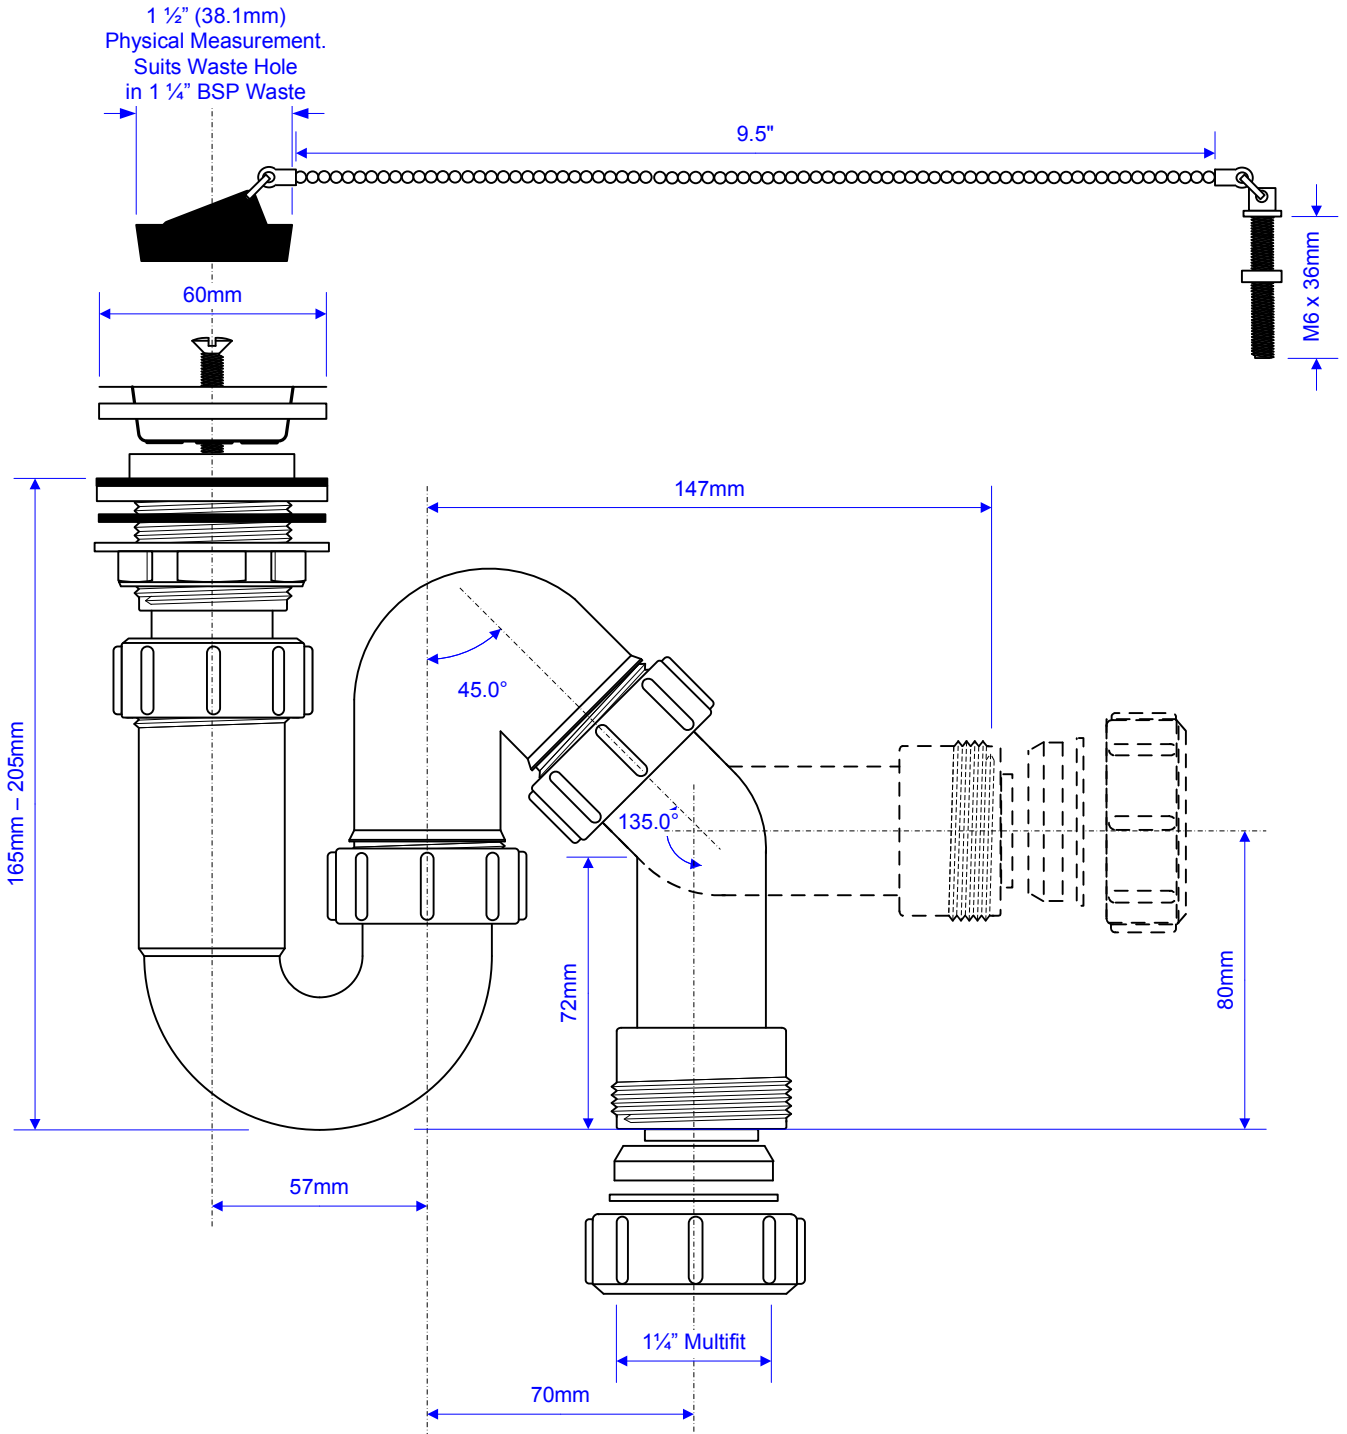

Code:

SP10W

©
McALPINE

Drawing verified
correct as of:

29.02.12
TC

DRAWN BY

REVISED

1- Re-drawn to scale

FILENAME

SP10W.VSD

SCALE

1: 2

DATE