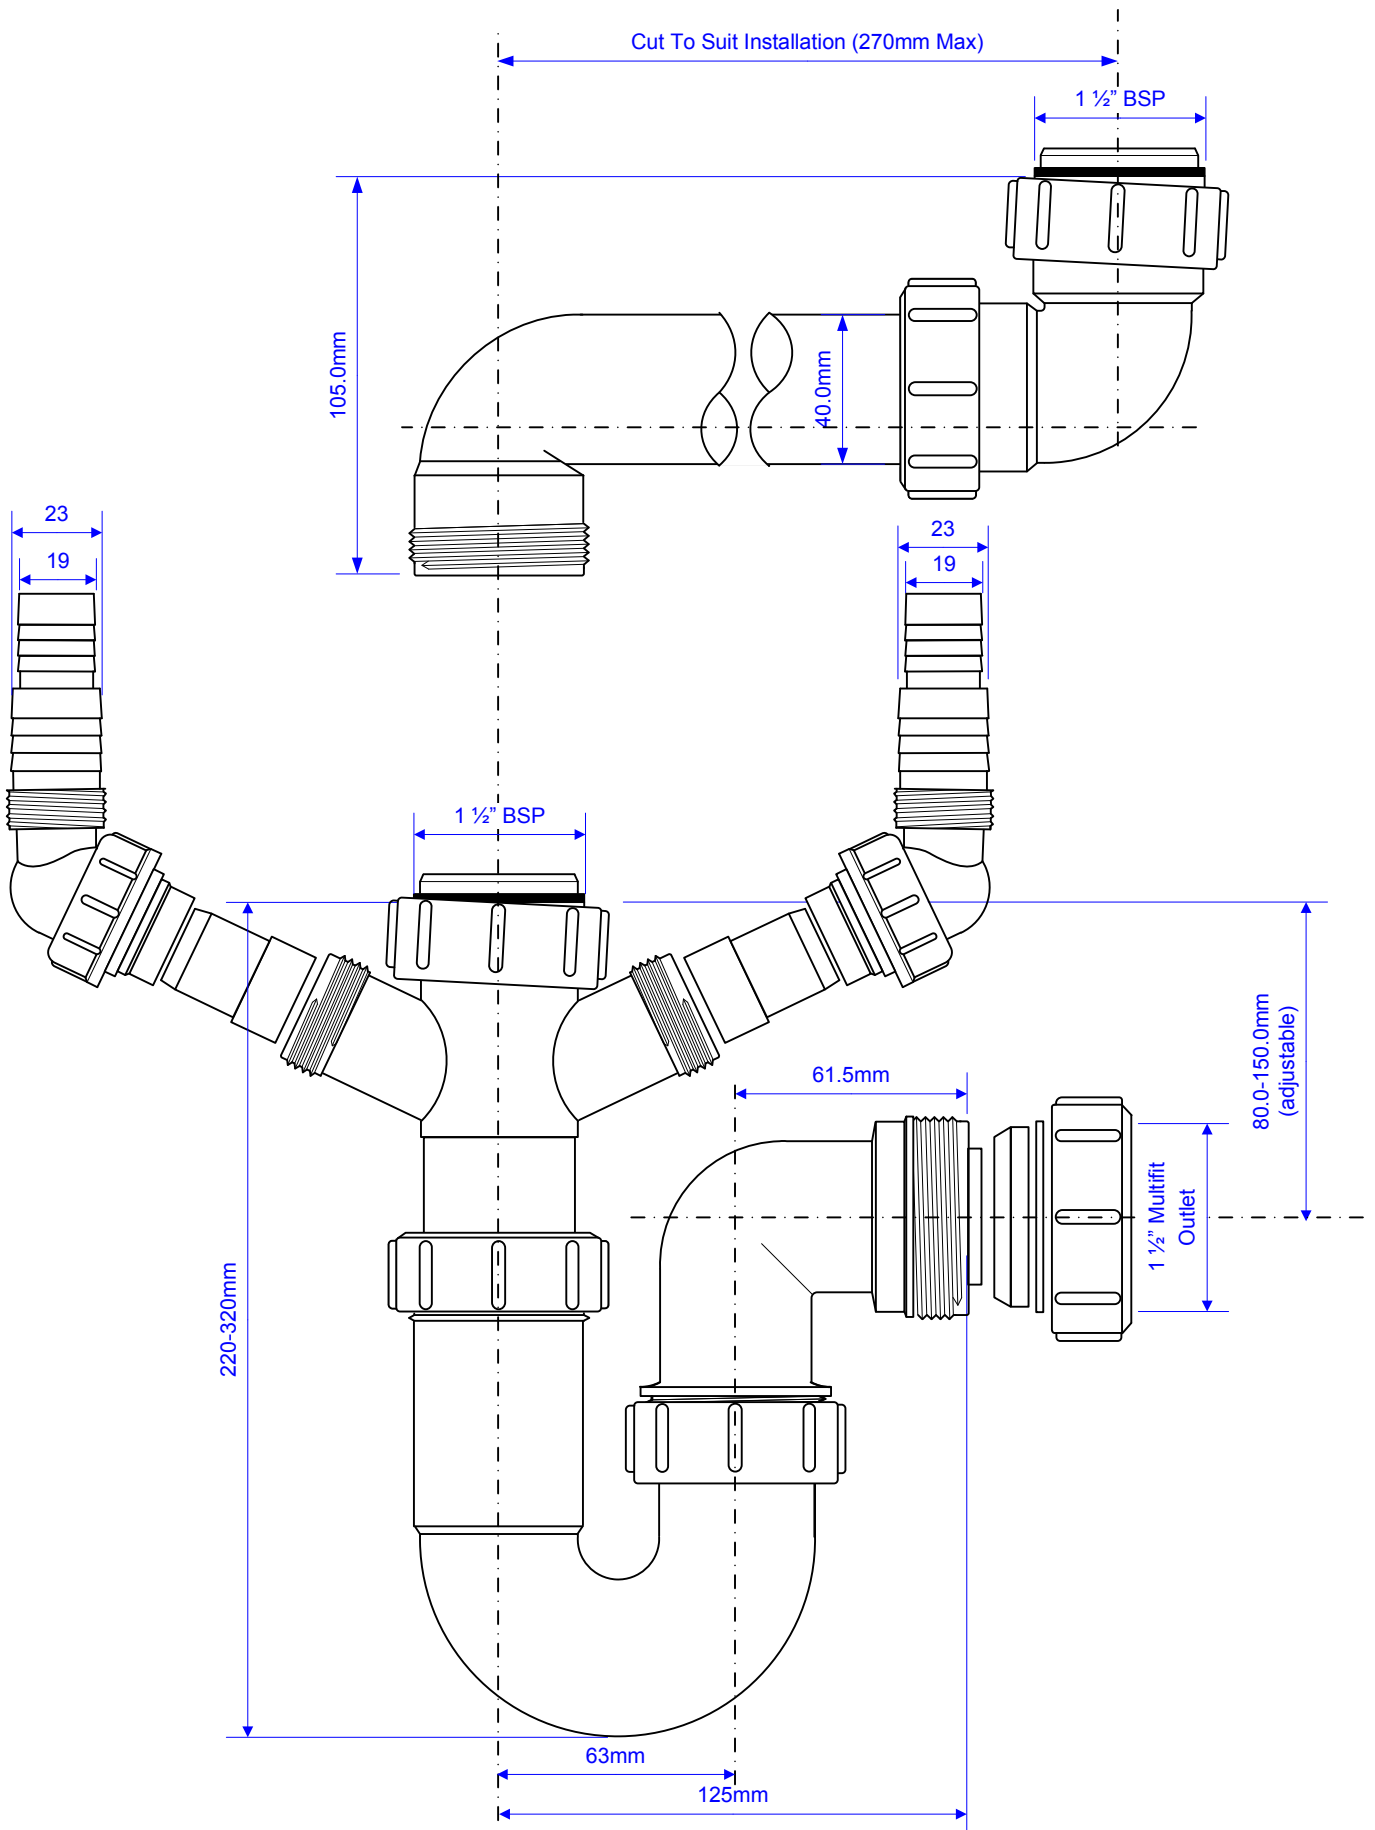

Code:

# SSK1

Drawing verified  
correct as of: 04/02/2008

DRAWN BY  
RM

REVISED

FILENAME  
SSK1.VSD

SCALE  
1: 2

DATE  
04/02/2008