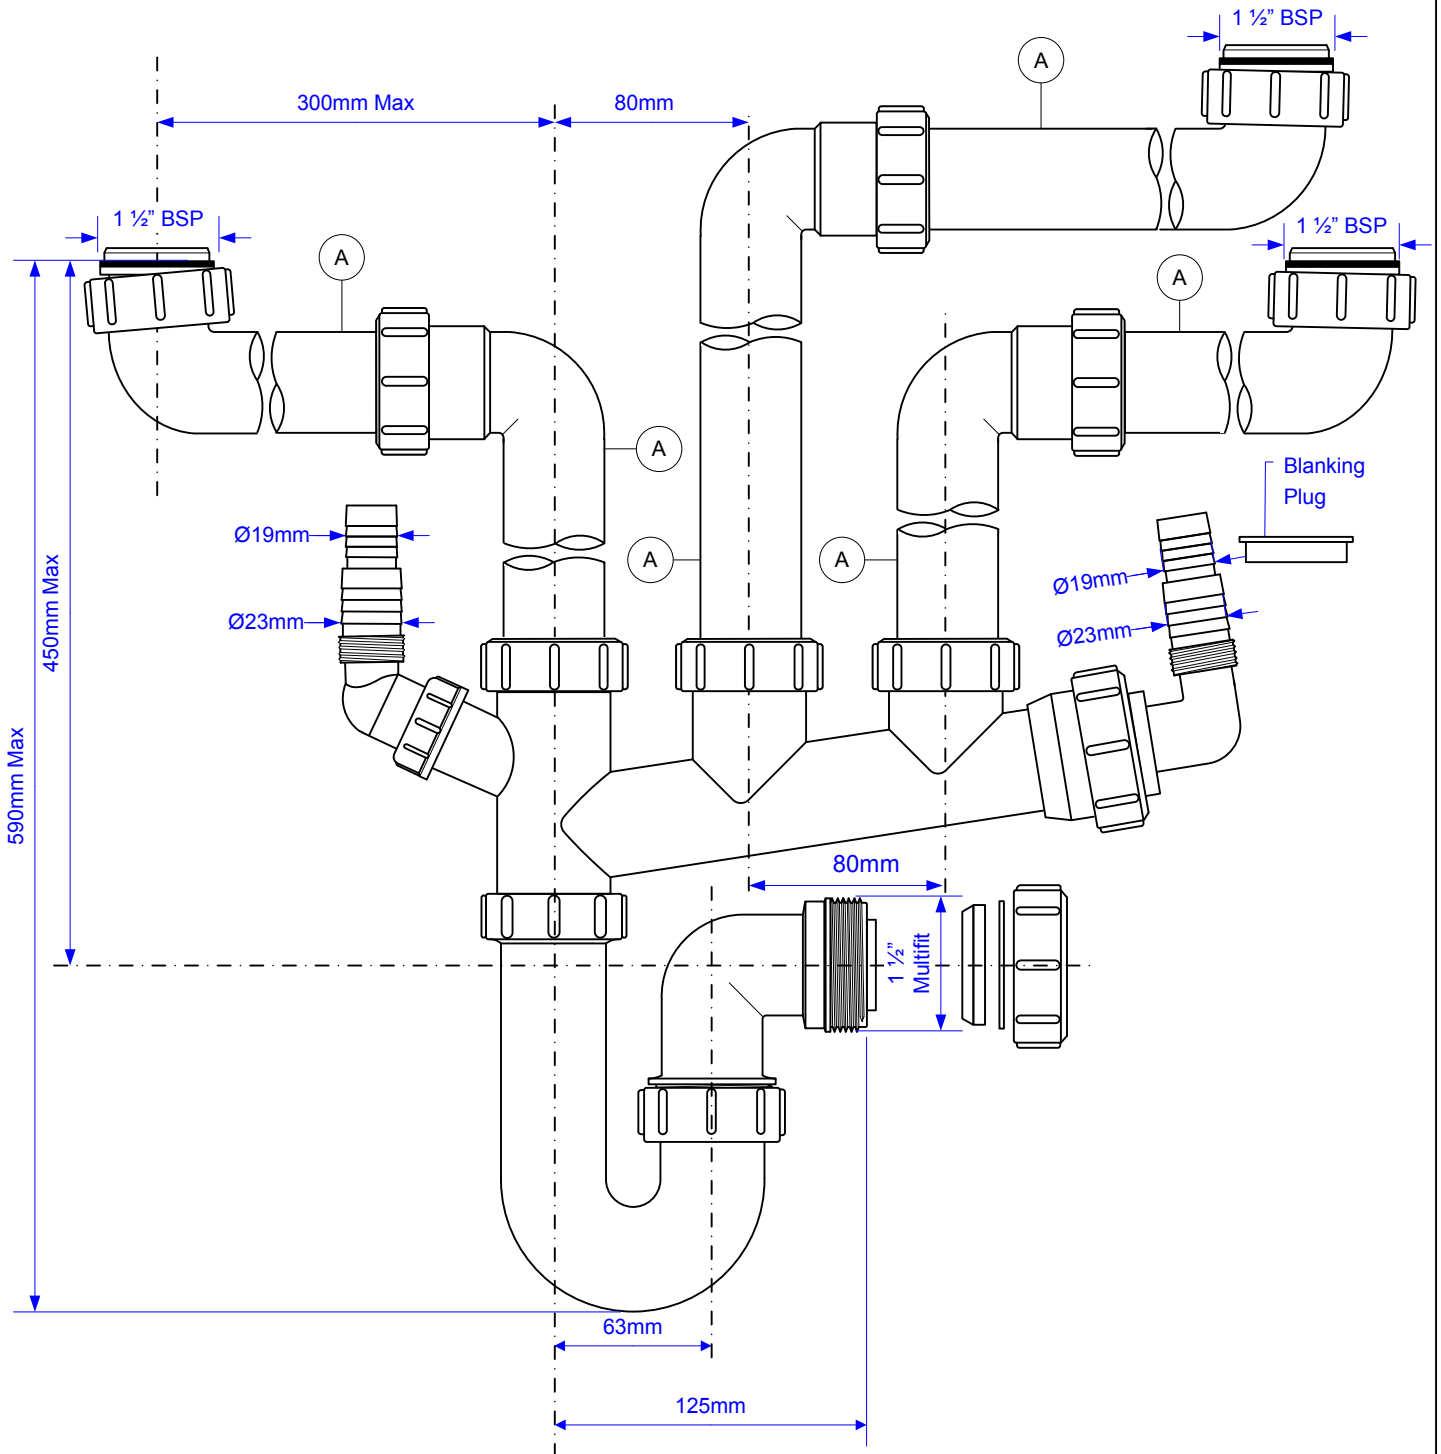

Code:

SSK3

"A" - CUT TO SUIT INSTALLATION

Drawing verified
correct as of: 09/07/2006

DRAWN BY
RM

REVISED

FILENAME
SSK3.VSD

SCALE
1: 3