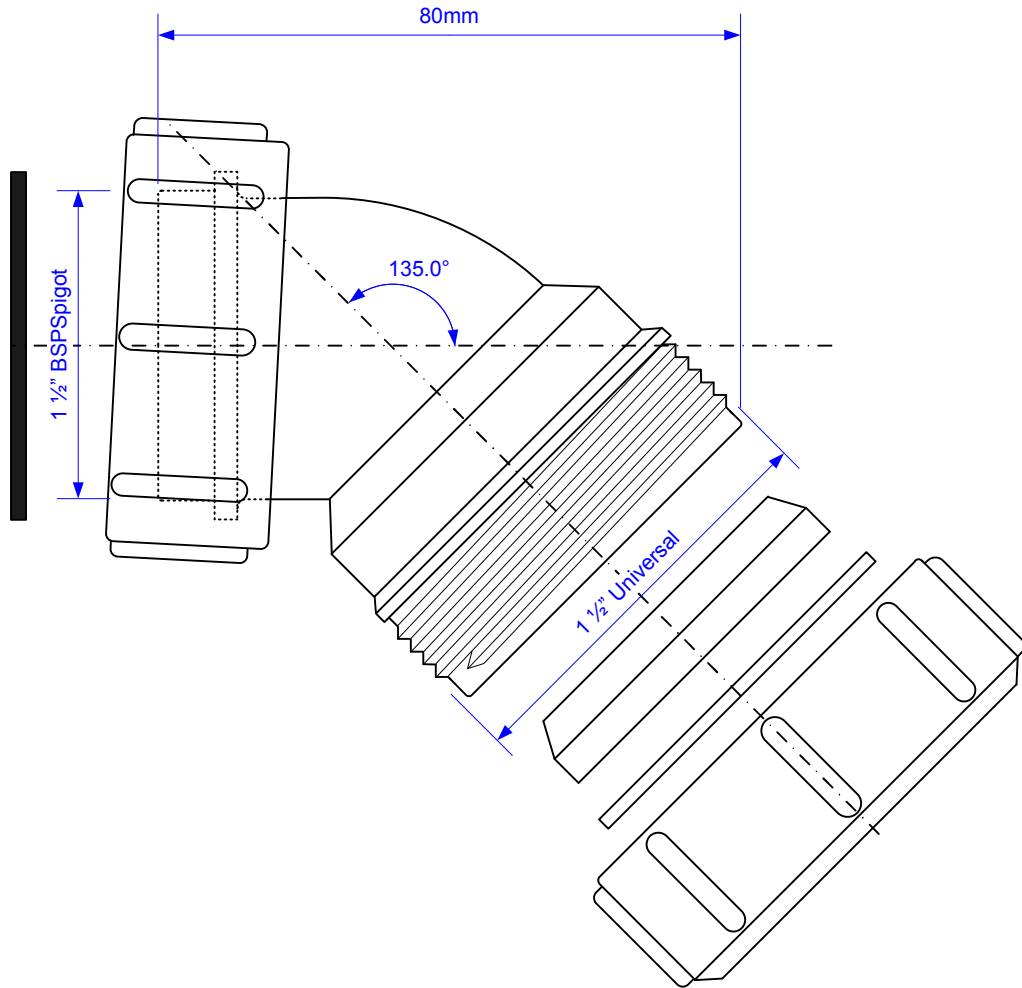

# ST90-OUT

© McALPINE  
18/04/2007

Drawing verified  
correct as of:

18/04/2007  
RM

DRAWN BY

RM

REVISED

SCALE

1: 1

FILENAME

ST90-OUT.VSD

DATE

18/04/2007