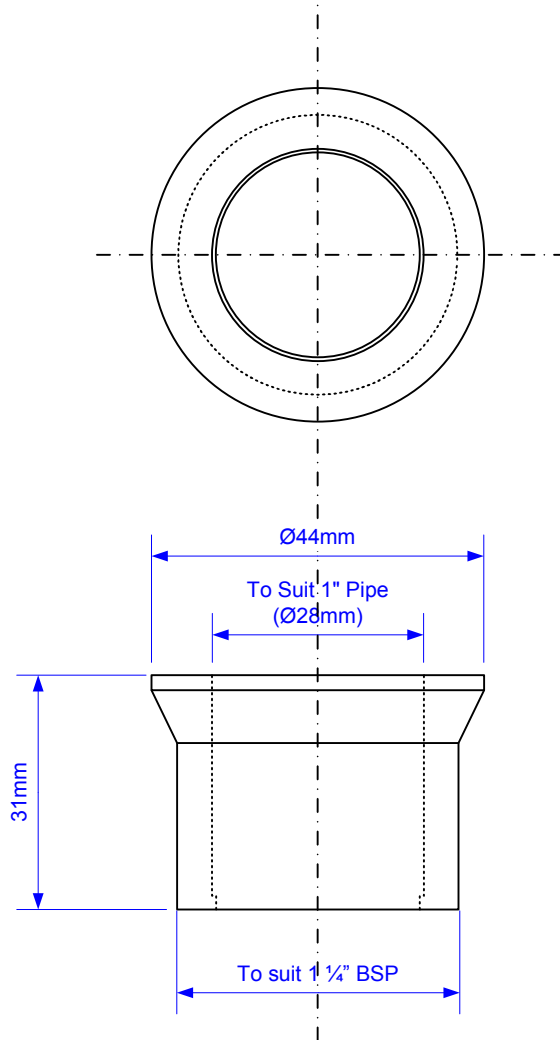

Code:

T12R

© McALPINE
01/04/2009

Drawing verified
correct as of:

12/12/2014
RM

DRAWN BY

RM

REVISED

12/12/2014

FILENAME

T12R.VSD

SCALE

1:1

DATE

12/12/2014