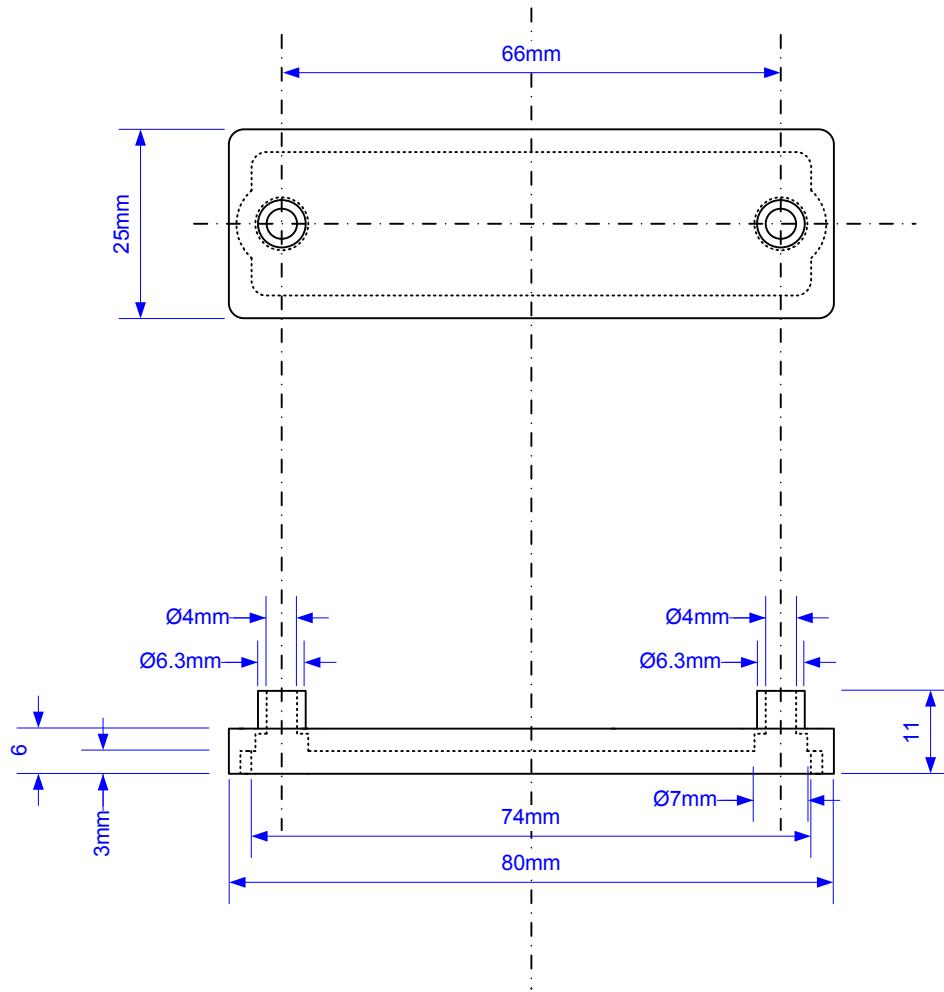

Code:

T30-SPACER

Drawing verified
correct as of:

26/09/2013
RM

DRAWN BY

RM

REVISED

SCALE

1: 1

FILENAME

T30-SPACER.VSD

DATE

26/09/2013