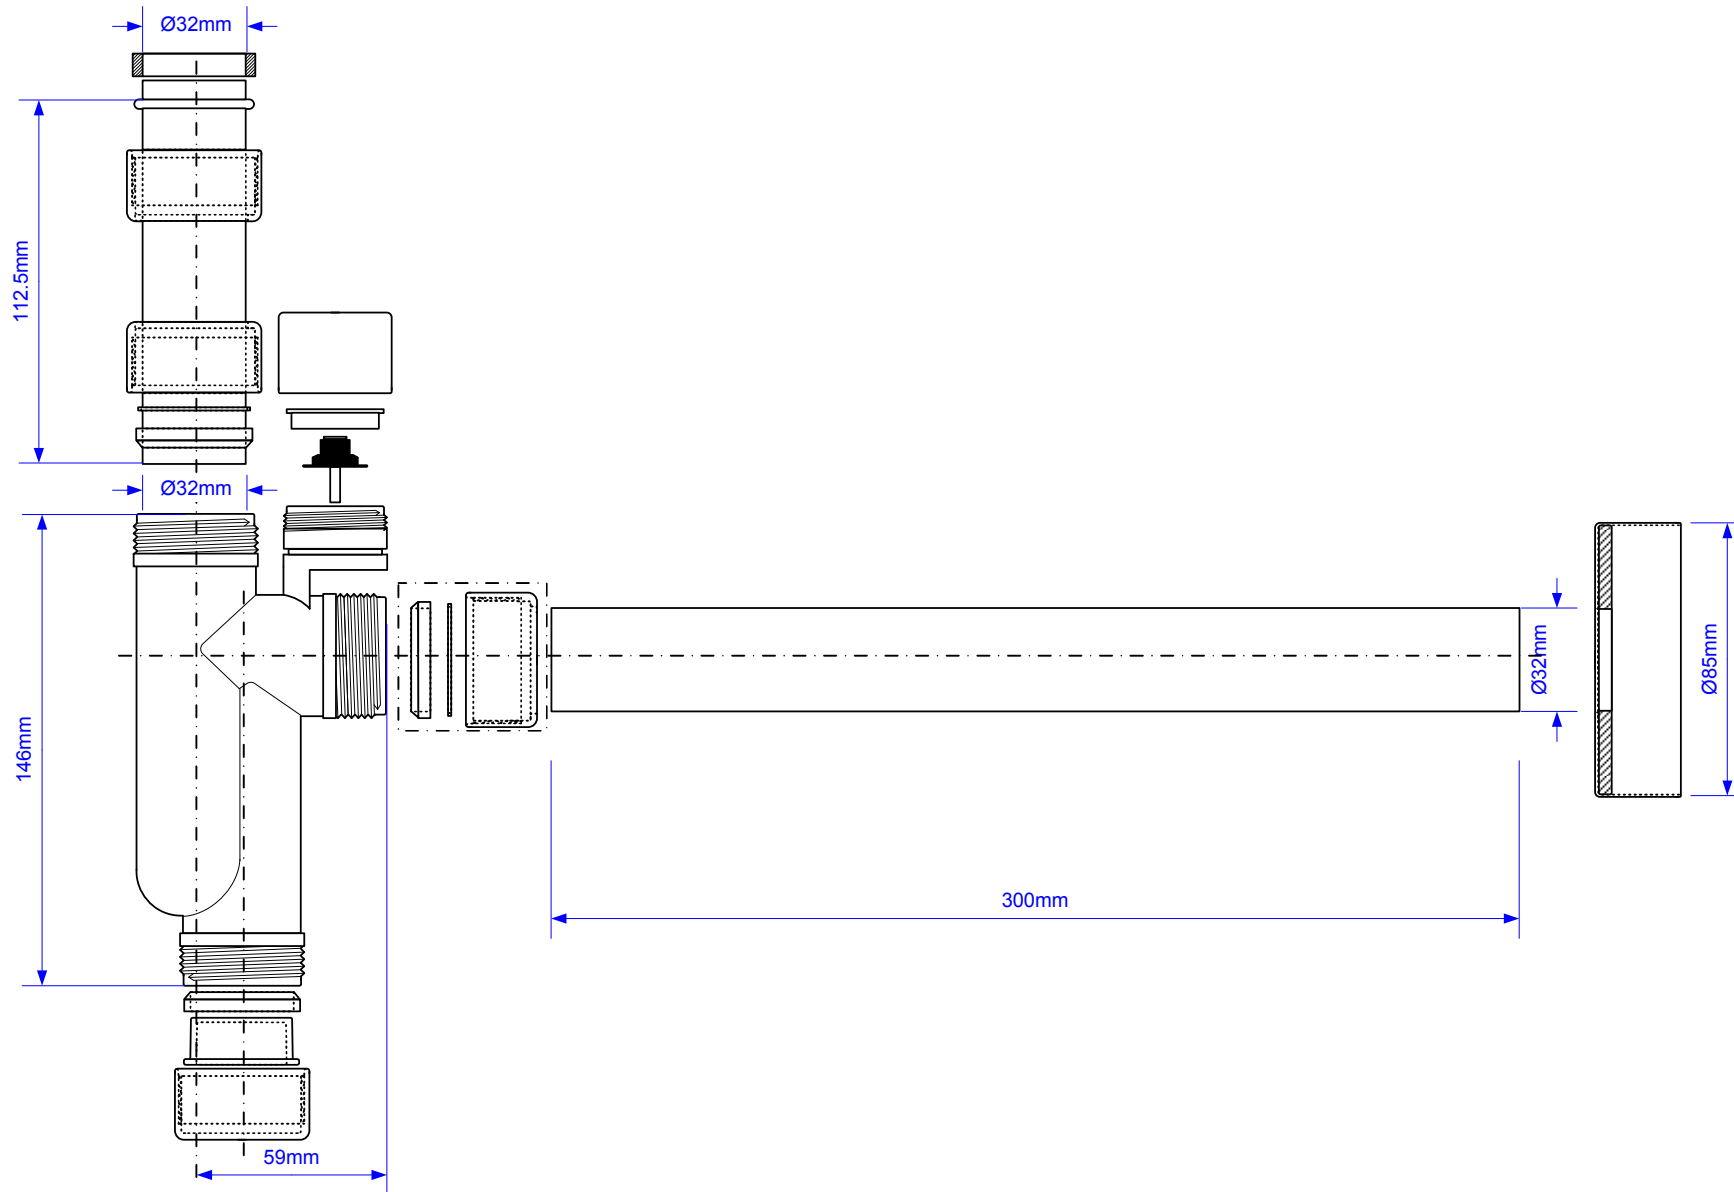

Code:

TA32VUK-CB

© McALPINE
01/07/2011

Drawing verified correct as of:

28/05/2015
RM

DRAWN BY

RM

REVISED

22/06/2010, 01/07/2011, 28/05/2015

SCALE

1: 2.2

FILENAME

TA32VUK-CB.VSD

DATE

28/05/2015