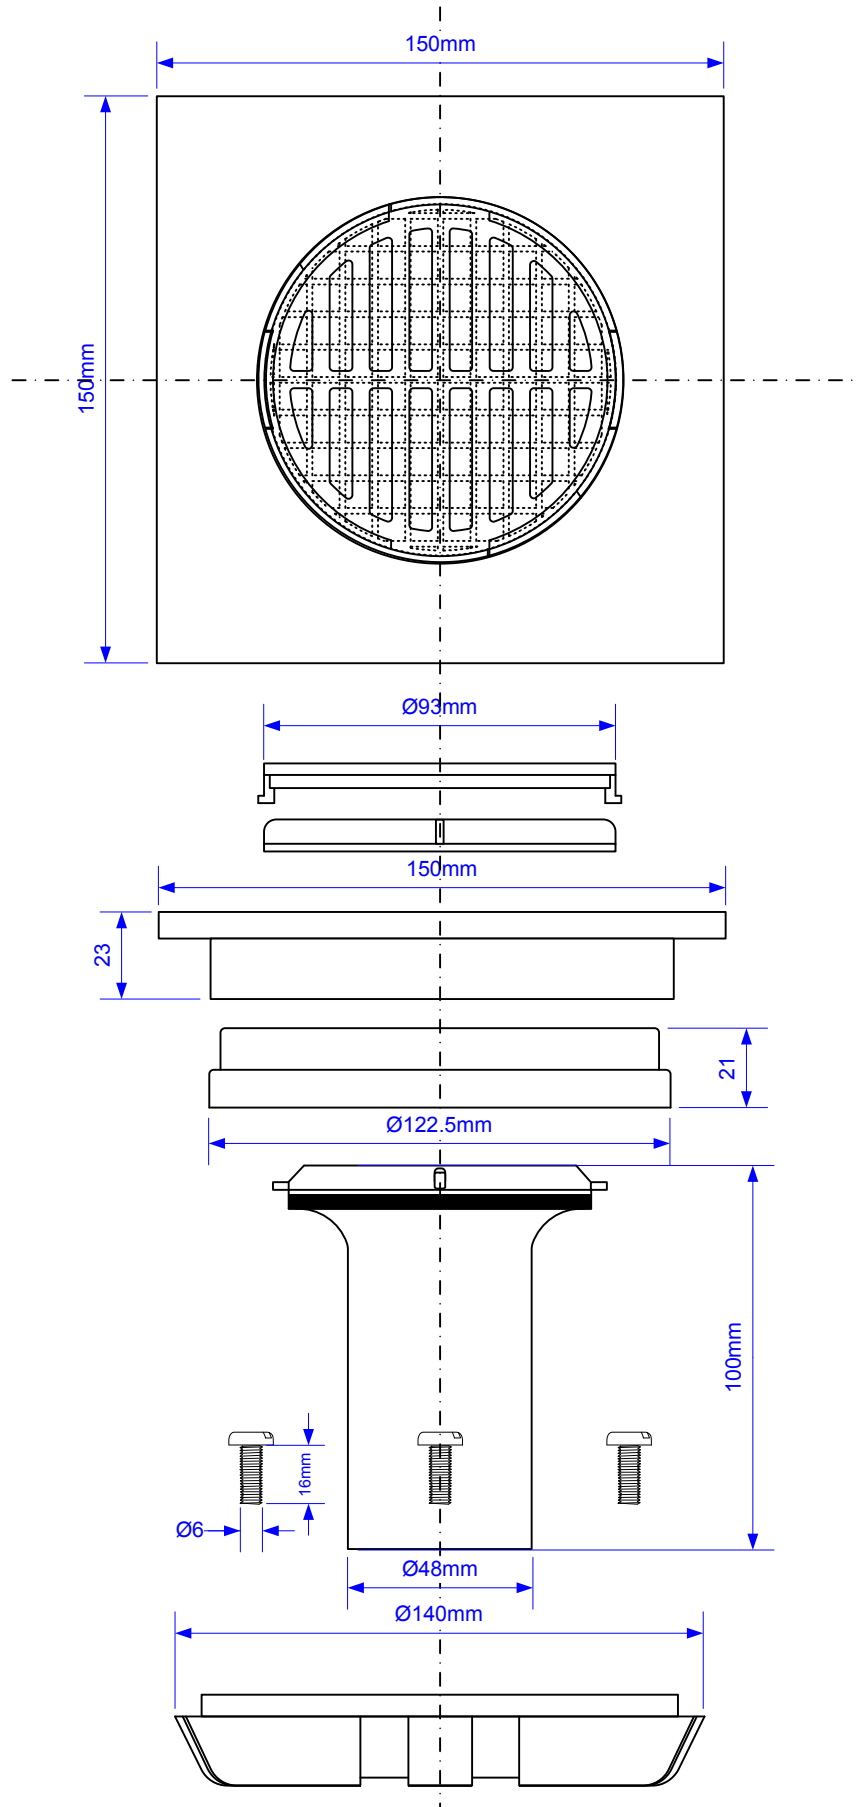

# TSGCONV

Drawing verified  
correct as of:

01/10/2014  
RM

DRAWN BY

RM

REVISED

01/10/2014

SCALE