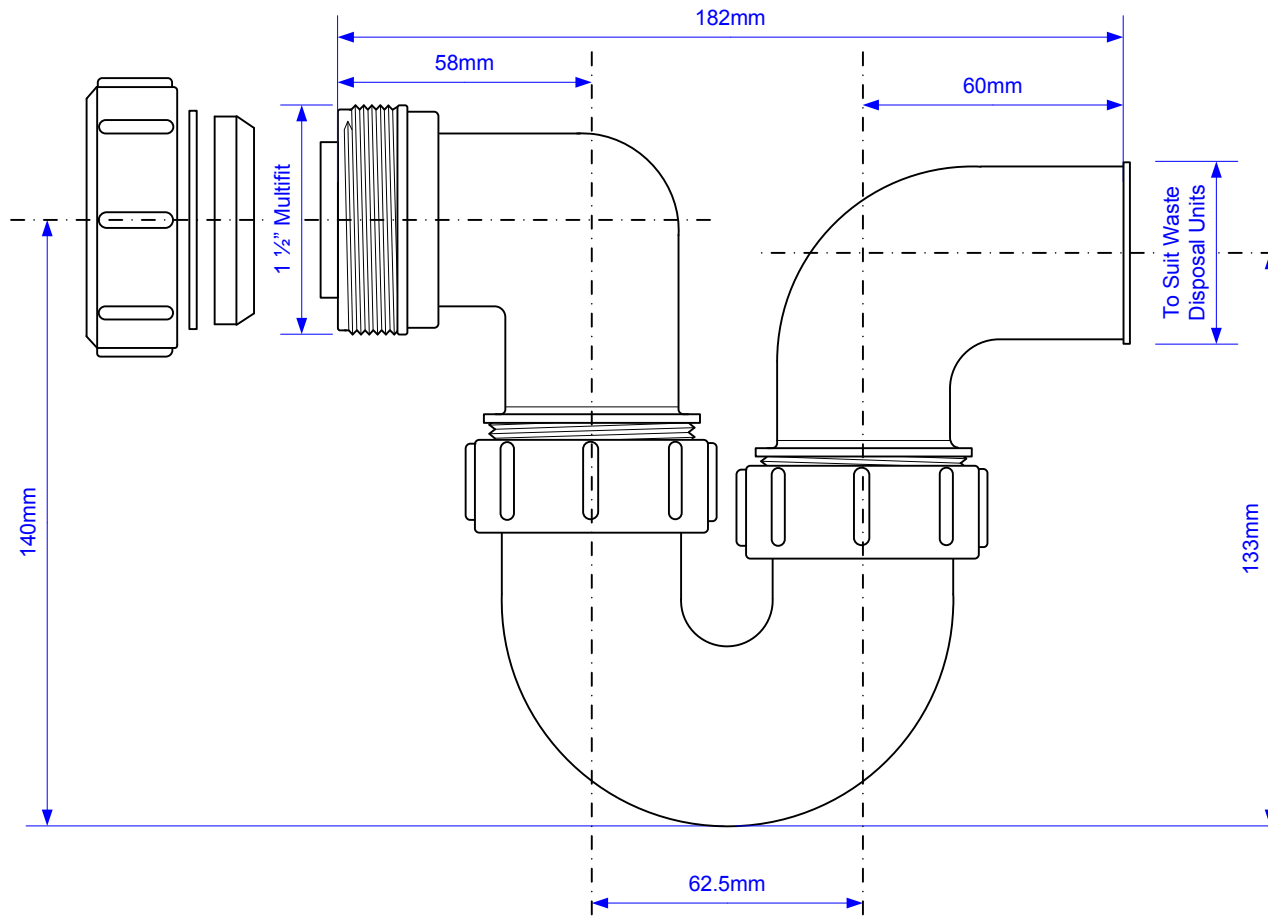

# TT10

© McALPINE  
19/11/2003

DRAWN BY

CM

REVISED

SCALE

1: 1.75

FILENAME