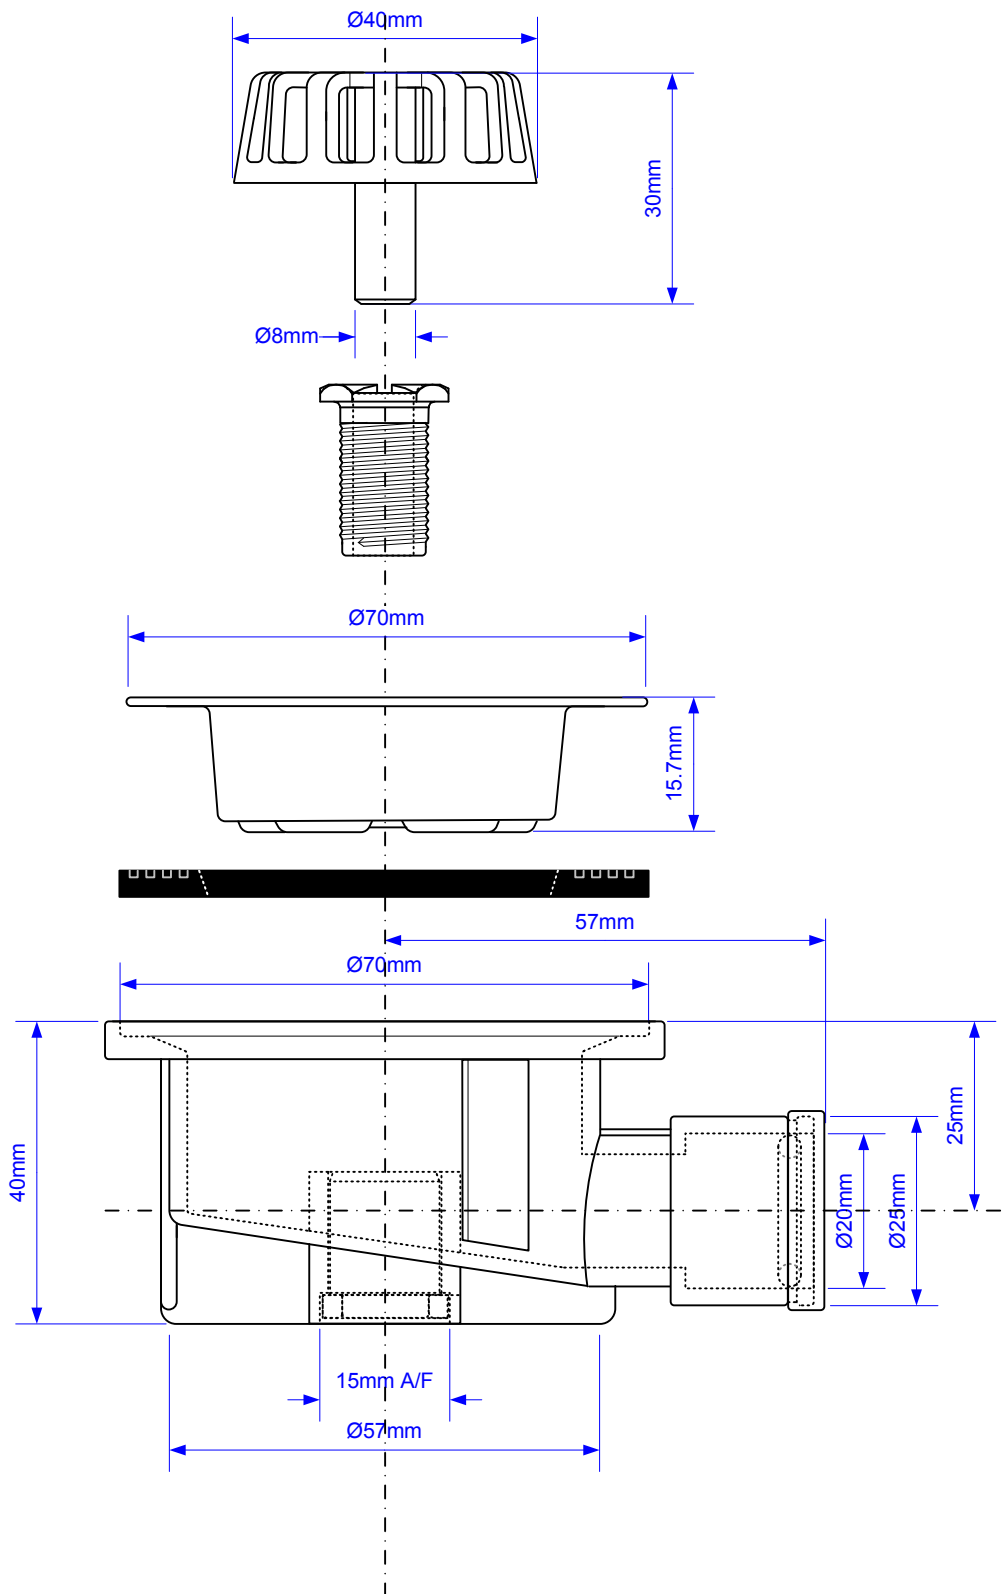

# UPSW-1

Drawing verified  
correct as of:

03/11/2014  
RM

DRAWN BY

RM

REVISED

12/06/2012, 03/11/2014

FILENAME