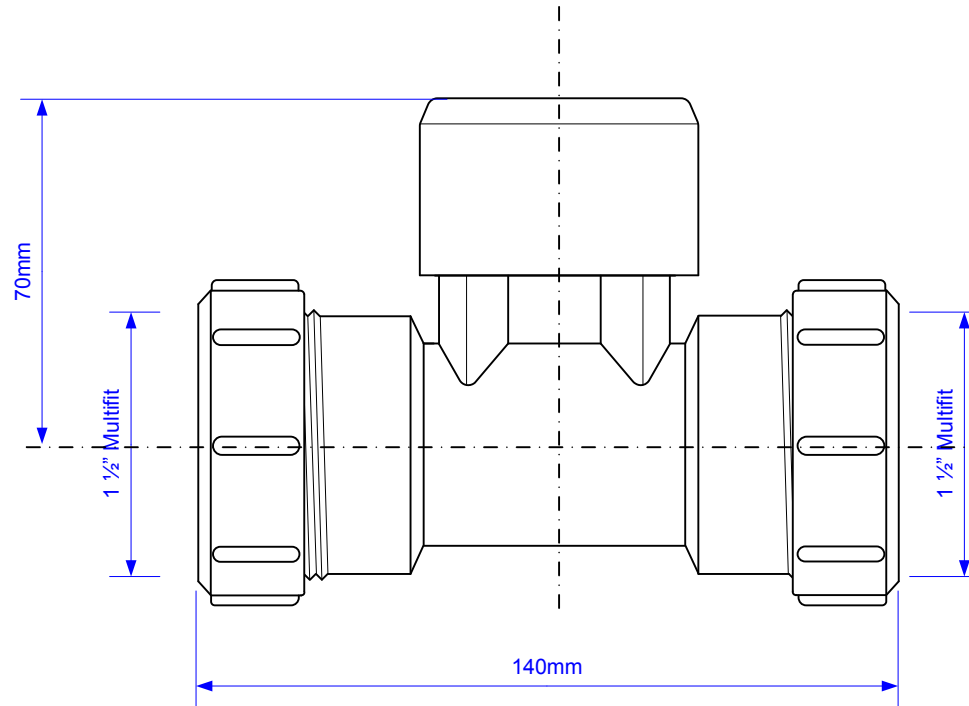

Code:

VP3

© McALPINE
16/02/2007

Drawing verified correct as of:

19/03/2015
RM

DRAWN BY

RM

REVISED

19/03/2015

FILENAME

VP3.VSD

SCALE

1: 1.5

DATE

19/03/2015