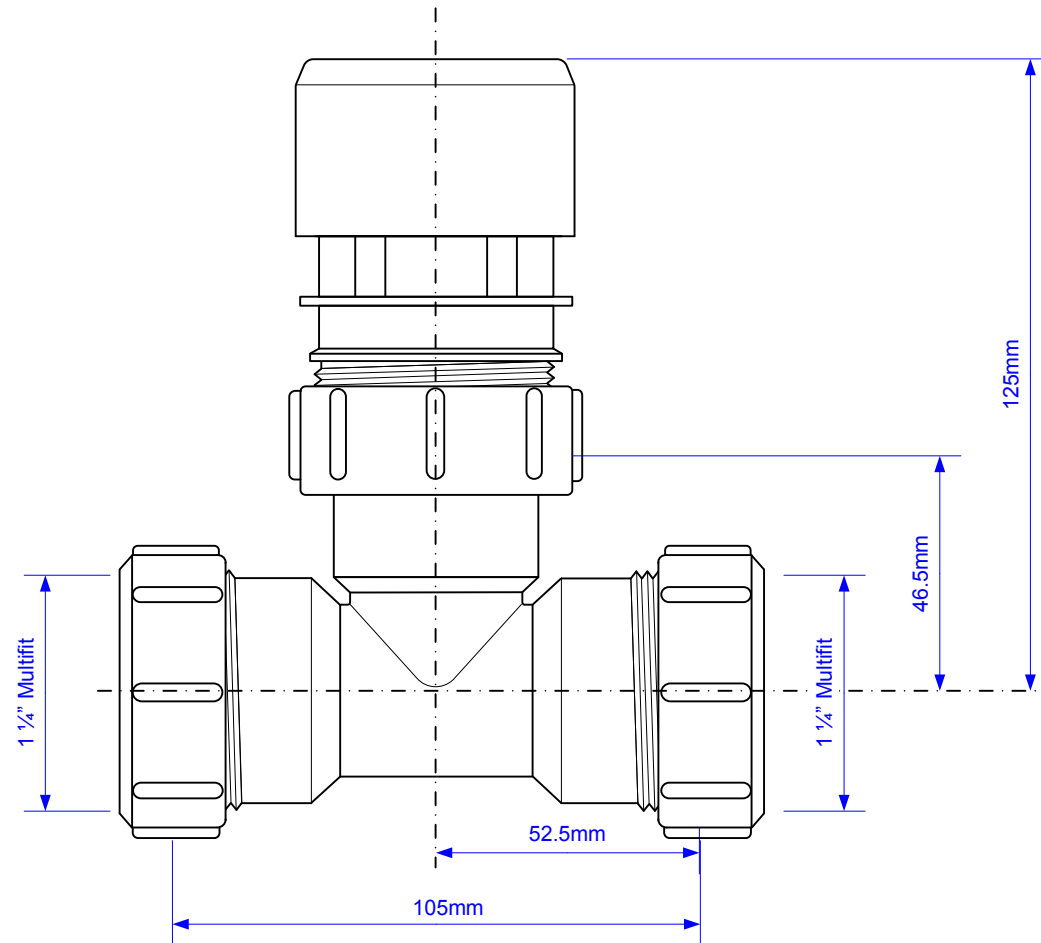

Code:

VP4

Drawing verified correct as of:

24/03/2015
RM

DRAWN BY

RM

REVISED

25/02/2015, 24/03/2015

SCALE

1: 1.5

FILENAME

VP4.VSD

DATE

24/03/2015