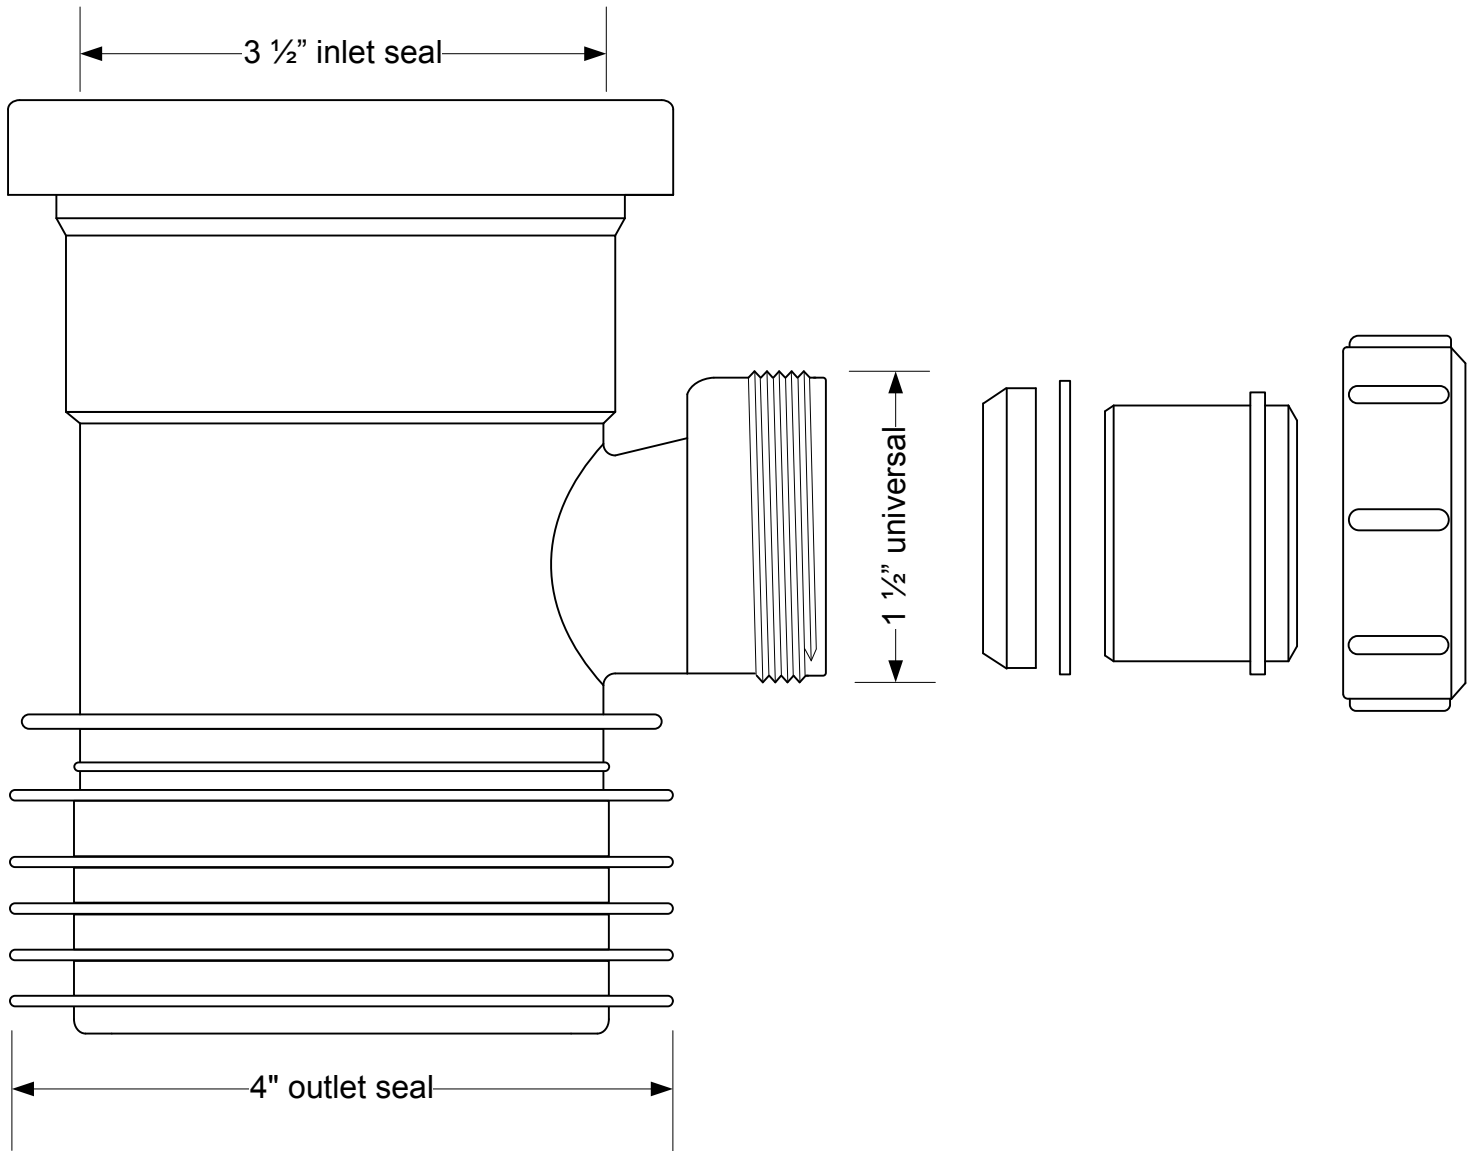

# WC-BP1

McALPINE  
06/01/12

Drawing verified  
correct as of:

DRAWN BY  
MICHELLE GALAGHER

REVISED  
06.01.11

FILENAME  
WC-BP1.VSD

SCALE  
1: 1.3

DATE  
06.01.11