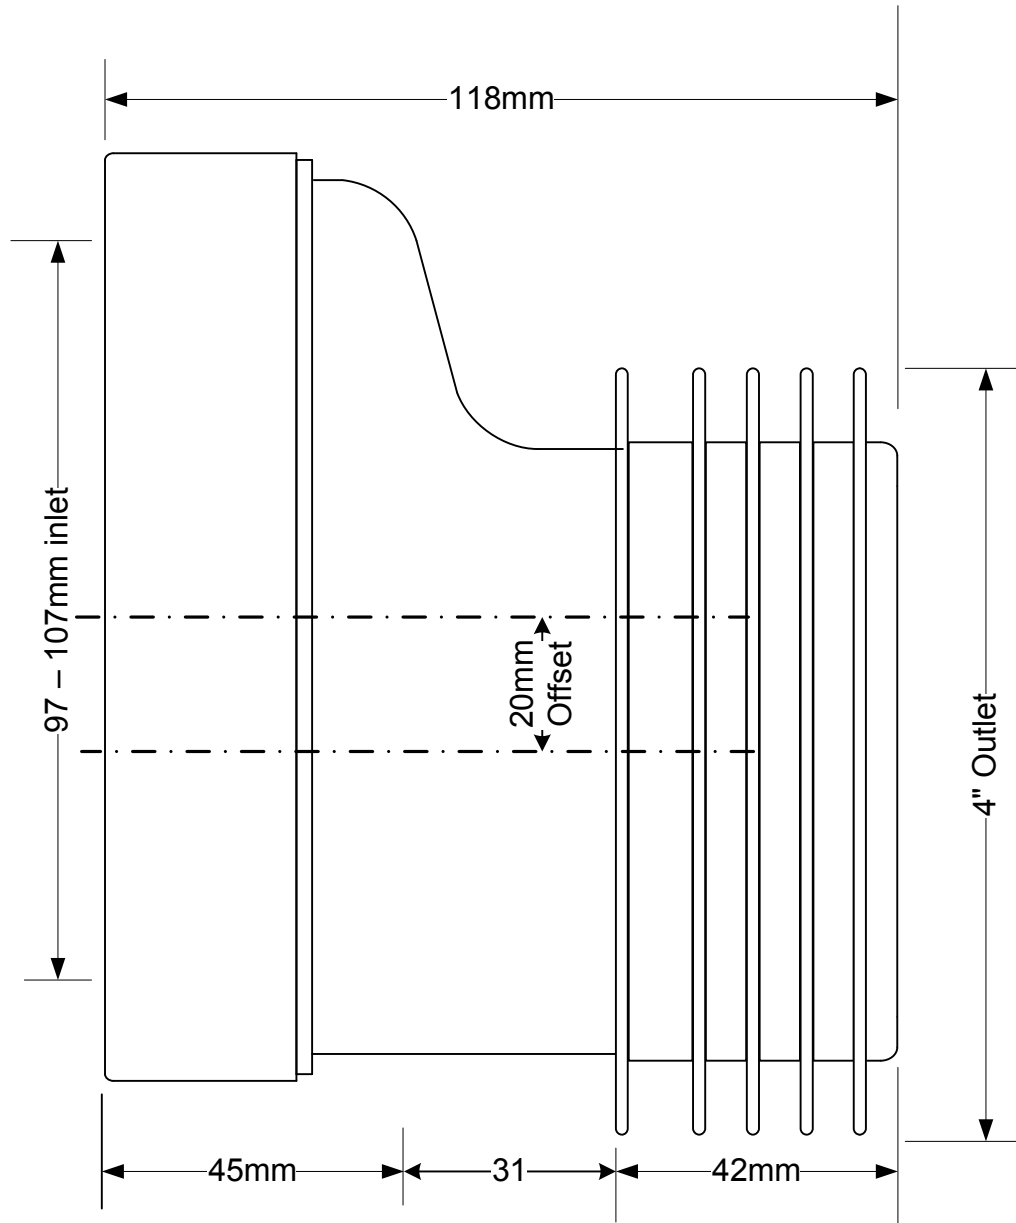

Code:

WC-CON4

© McALPINE
17/03/10

Drawing verified
correct as of:

18.03.10
D.E

DRAWN BY
ELLEN McLELLAN

REVISED
17.03.10

FILENAME
WC-CON4.VSD

SCALE
1: 1.125

DATE
17.03.10