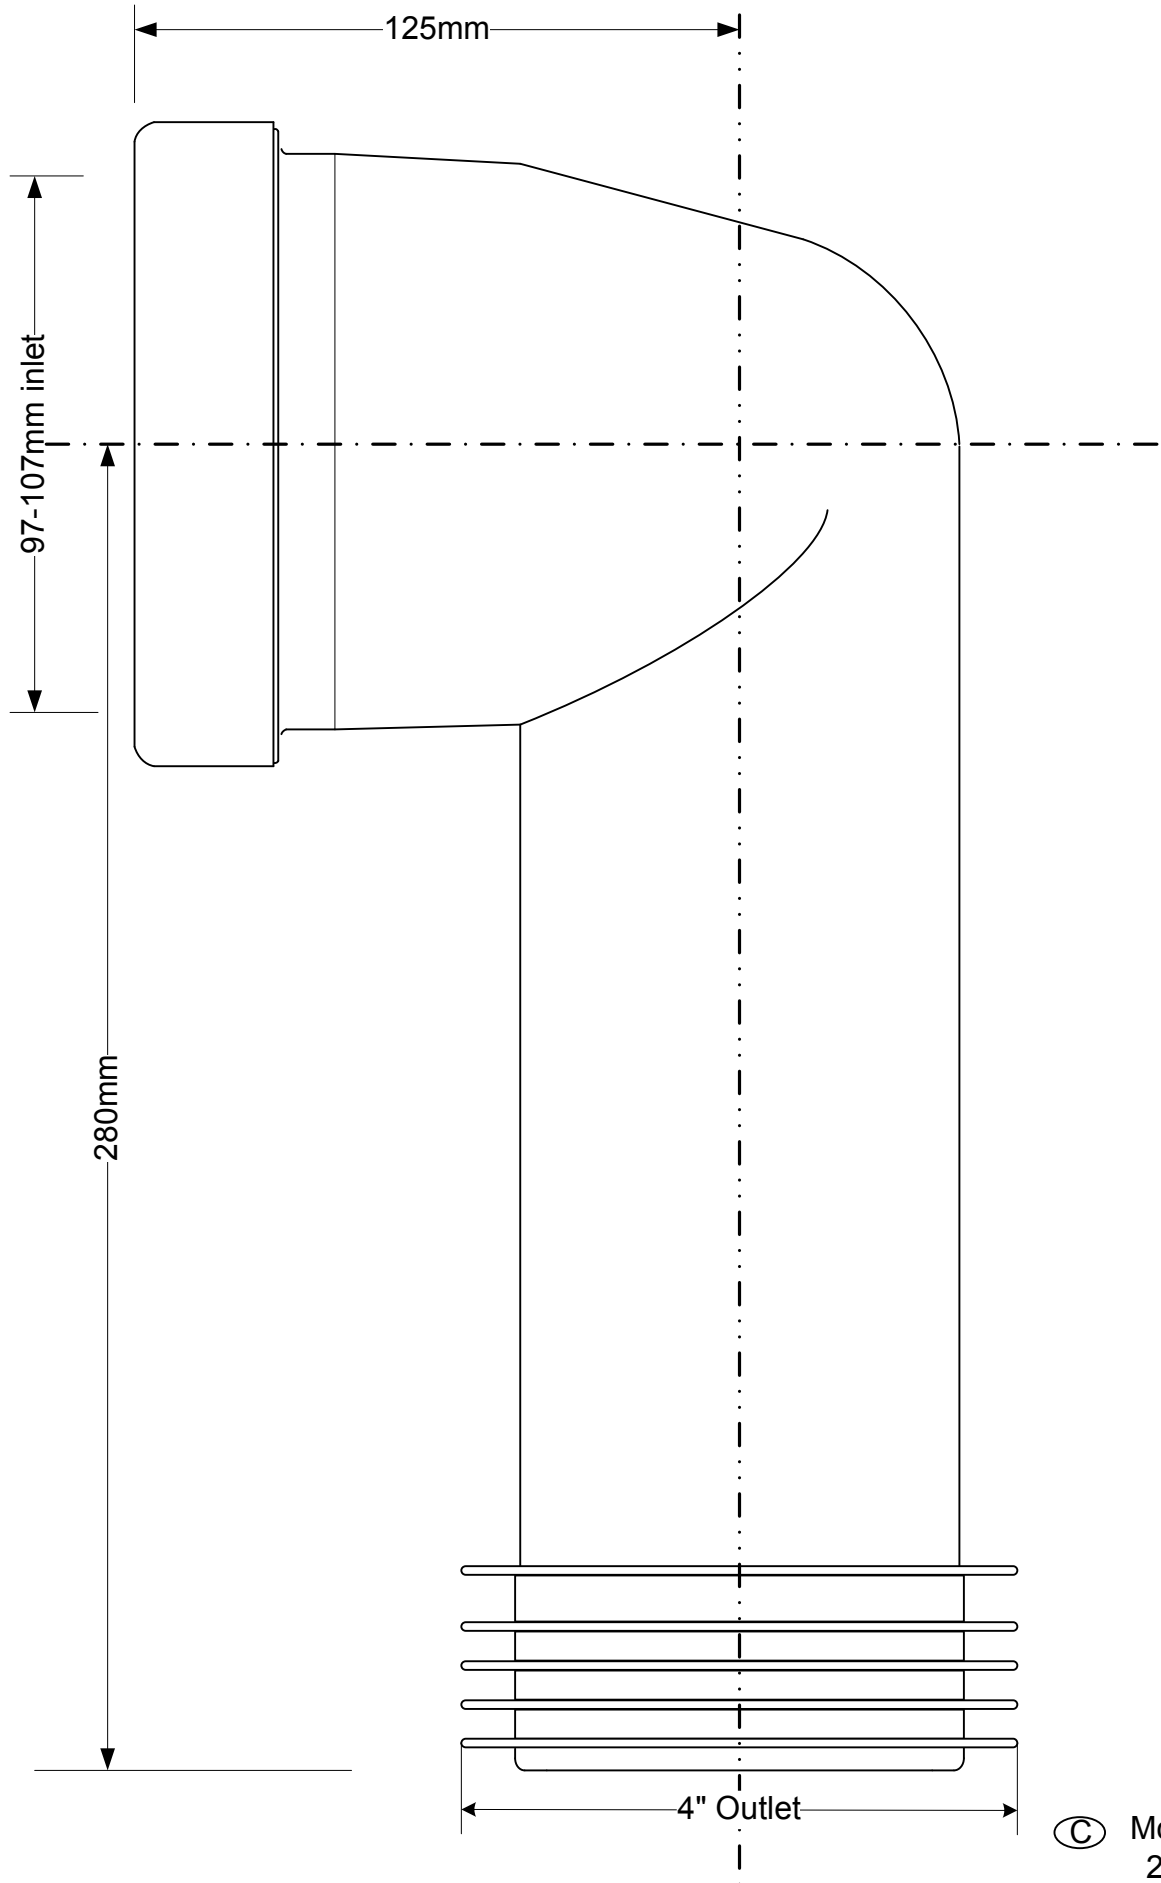

Code:

WC-CON8E

© McALPINE
27/03/12

Drawing verified
correct as of:

D.E.
27.03.12

DRAWN BY
MICHELLE GALLAGHER

REVISED

FILENAME
WC-CON8E.VSD

SCALE
1: 1.55

DATE
27.03.12