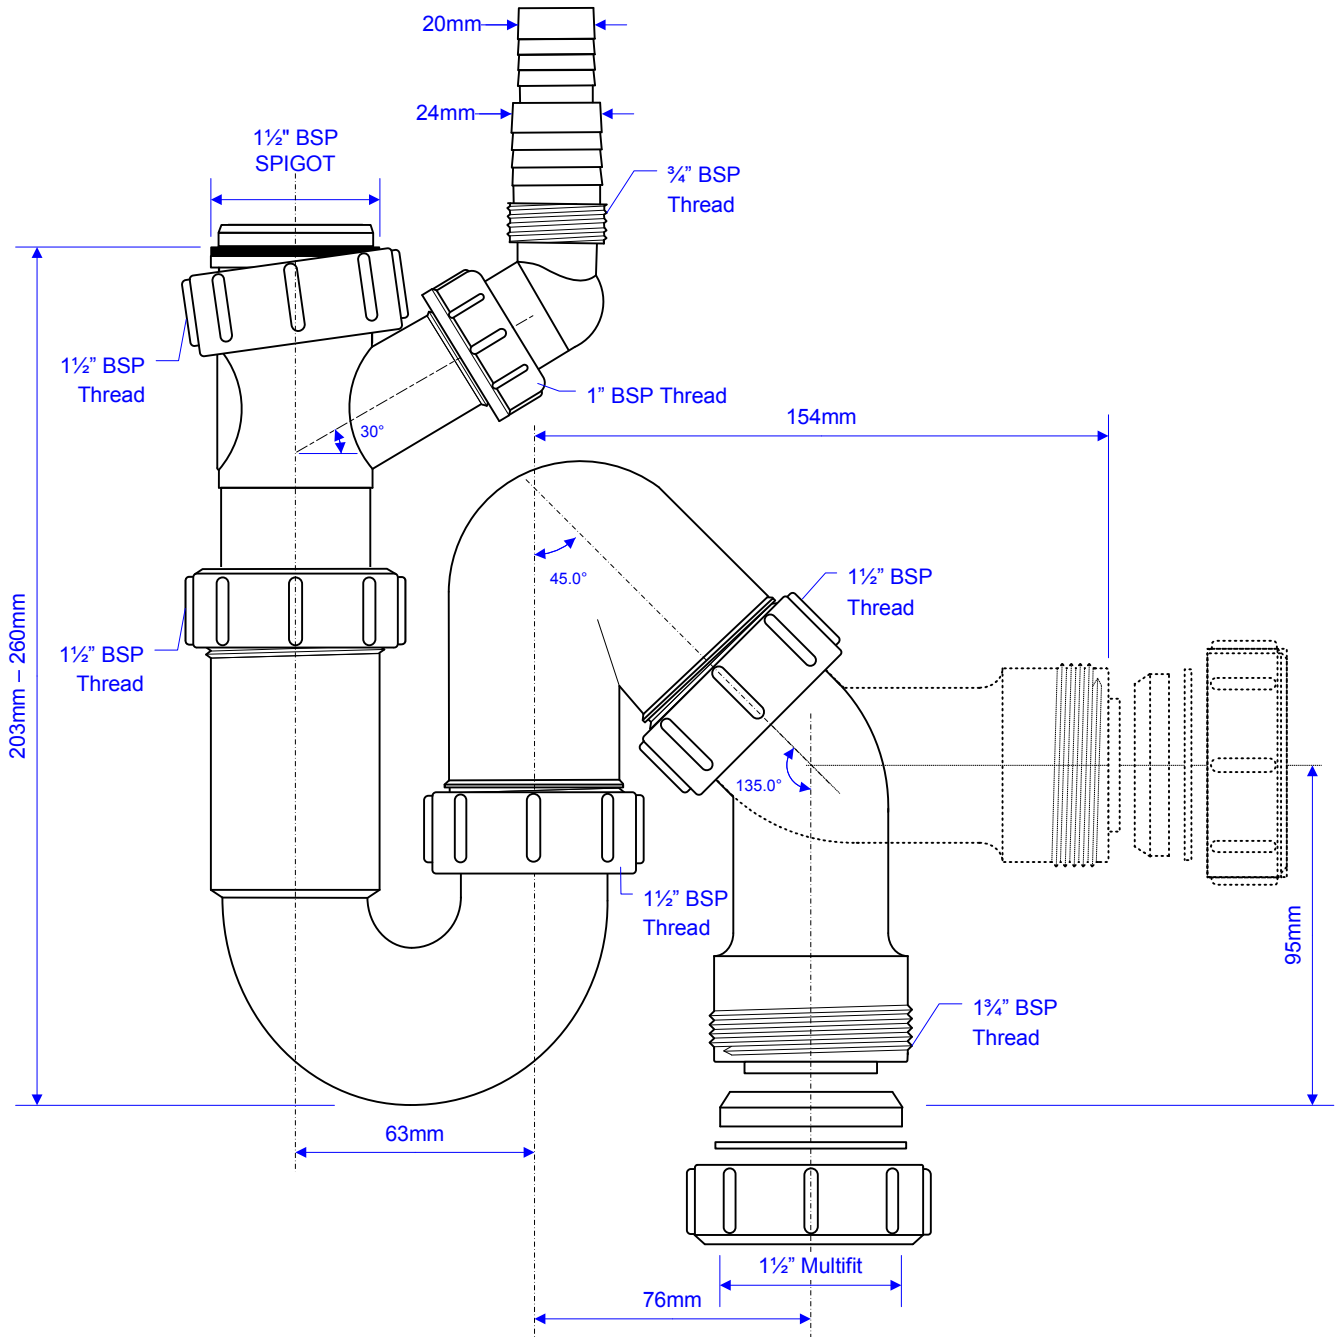

Code:

WM12

©

McALPINE

Drawing verified
correct as of:

27.04.17
T.C.

DRAWN BY

TC

REVISED

1-Re-drawn to scale (TC 05.12.11)
2-Add pg 2 (TC 27.04.17)

FILENAME

WM12.VSD

DATE

27.04.17

SCALE

1:2