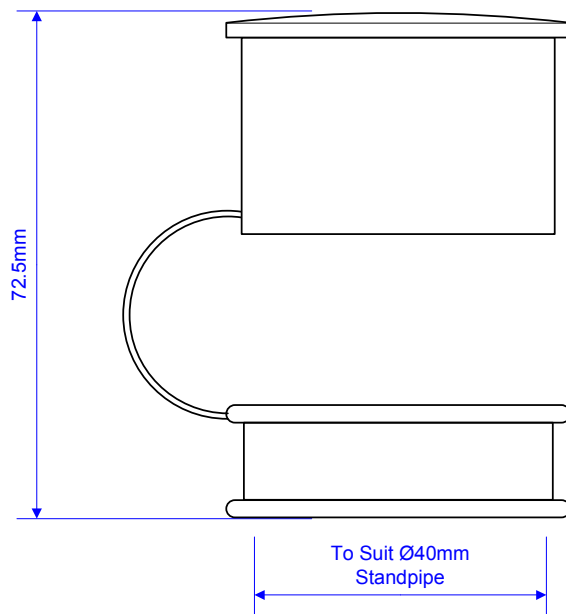

# WM3-CAP

DRAWN BY	RM	REVISED	FILENAME
		SCALE	DATE
		1: 1	02/11/2006