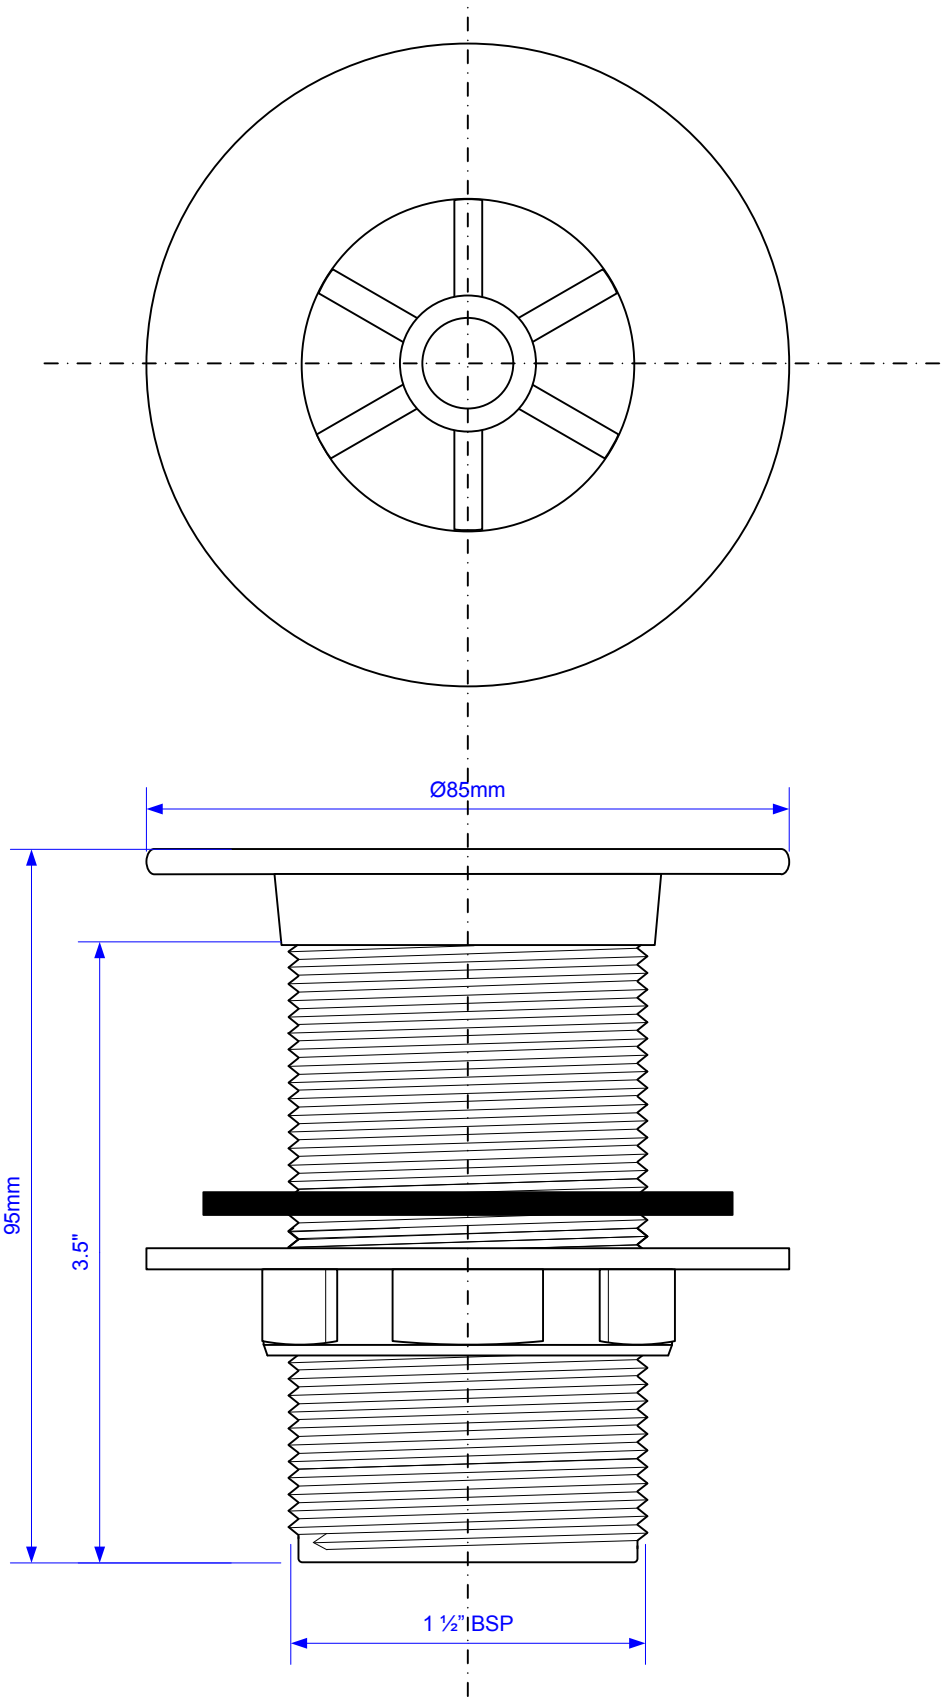

Code:

WS3

Drawing verified
correct as of:

22/05/2008

DRAWN BY

CMcG

REVISED

SCALE